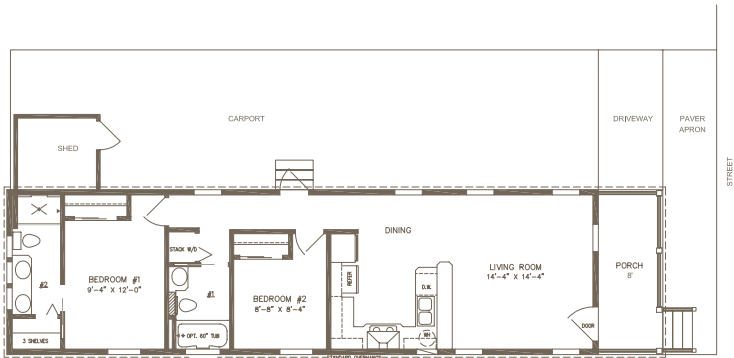

BAYSIDE

850 SQ. FT.* • 2 BEDROOMS • 2 BATHROOMS

- ▶ Spacious, cozy bungalows
- ▶ 9 ft. ceilings
- ▶ Stainless steel appliances
- ▶ Built-in storage
- ▶ Expansive front porch
- ▶ Covered parking for two cars
- ▶ Washer & dryer
- ▶ Outdoor storage shed
- ▶ High-impact windows & doors
- ▶ Metal roof
- ▶ New gated master-planned community

SCHEDULE YOUR TOUR TODAY:

1.888.325.2167

**3000 NE INDIAN RIVER DRIVE
JENSEN BEACH, FL 34957**

OceanBreezeResortFL.com

BAYSIDE

850 SQ. FT.* • 2 BEDROOMS • 2 BATHROOMS

- ▶ Eat-in kitchen
- ▶ Double vanity in master bathroom
- ▶ Stackable washer/dryer
- ▶ Large guest room
- ▶ Spacious front porch

*Floorplan square footage may vary slightly due to lot size variance