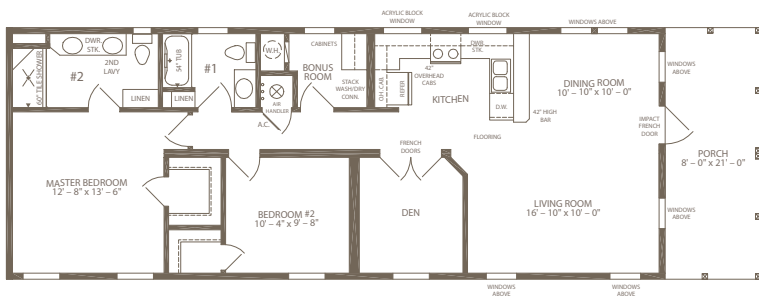

BEACHCOMBER

1,150 SQ. FT.* • 2 BEDROOMS • 2 BATHROOMS

- ▶ Open floorplan
- ▶ 9 ft. ceilings
- ▶ GE stainless steel appliances
- ▶ High-top bar seating
- ▶ Spacious 8 ft. front porch
- ▶ Covered parking for two cars
- ▶ Washer & dryer
- ▶ Outdoor storage shed
- ▶ High-impact windows & doors
- ▶ Metal roof
- ▶ New gated master-planned community

SCHEDULE YOUR TOUR TODAY:

1.888.325.2167

**3000 NE INDIAN RIVER DRIVE
JENSEN BEACH, FL 34957**

OceanBreezeResortFL.com

BEACHCOMBER

1,150 SQ. FT.* • 2 BEDROOMS • 2 BATHROOMS

- ▶ Unique 2 bedroom, 2 bath layout with den
- ▶ Large living room and kitchen
- ▶ Walk-in shower
- ▶ Full-size laundry room
- ▶ Expansive porch

OCEAN BREEZE
RESORT

*Floorplan square footage may vary slightly due to lot size variance