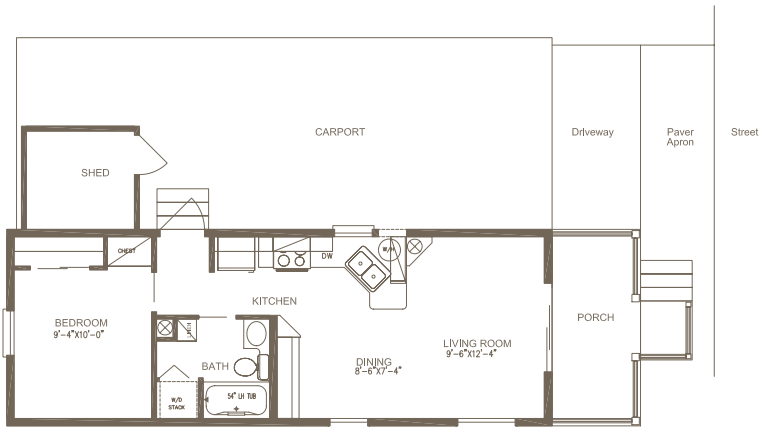

# SEASHORE

500 SQ. FT.\* • 1 BEDROOM • 1 BATHROOM

- ▶ Cozy cottage
- ▶ 9 ft. ceilings
- ▶ New GE appliances
- ▶ Walk-in shower
- ▶ Built-in storage
- ▶ Parking for two cars
- ▶ Washer & dryer
- ▶ Outdoor storage shed
- ▶ High-impact windows and doors
- ▶ Metal roof
- ▶ New gated master-planned community

# SEASHORE

500 SQ. FT.\* • 1 BEDROOM • 1 BATHROOM

- ▶ Open living room and kitchen
- ▶ Spacious front porch
- ▶ Stackable washer/dryer

OCEAN BREEZE  
RESORT

\*Floorplan square footage may vary slightly due to lot size variance