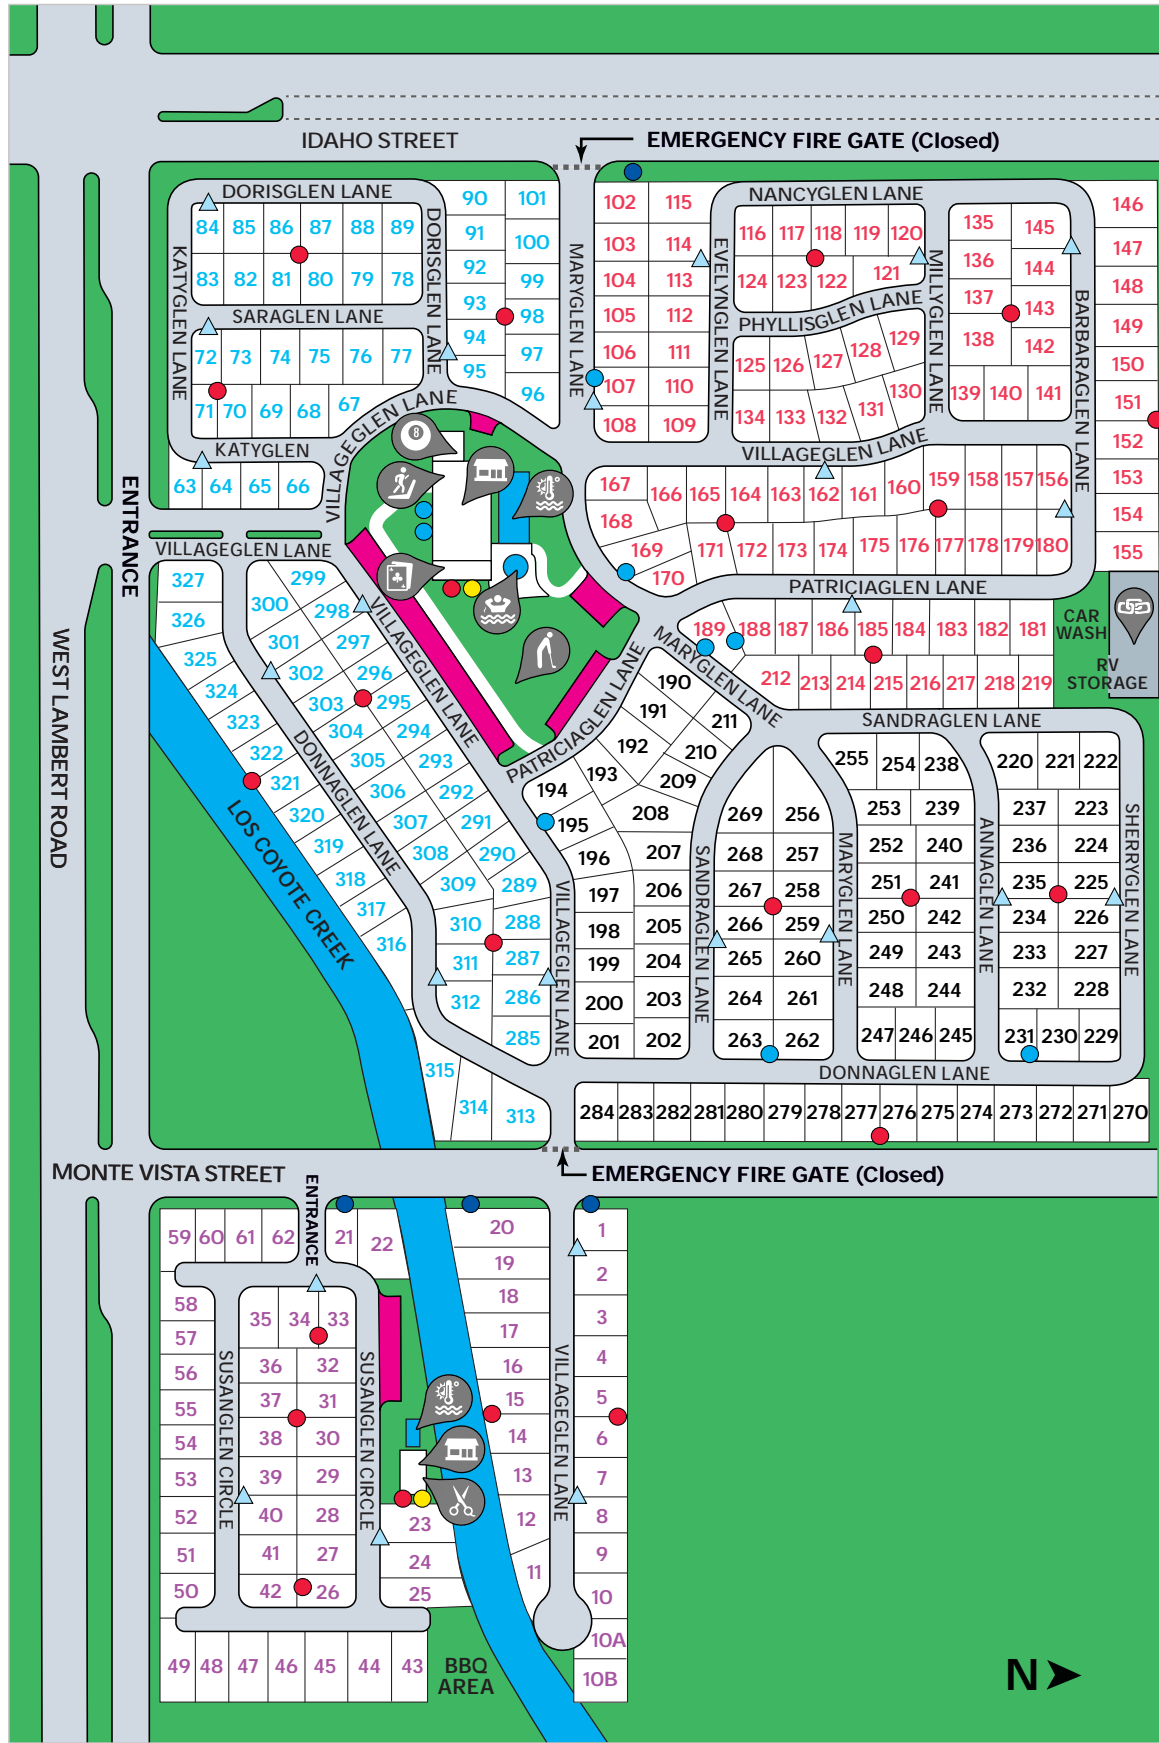

SUN COMMUNITIES, INC.

Friendly Village of La Habra

1001 W. Lambert Road, La Habra, CA 90631

www.friendlyvlglahabra.com

lahabra@suncommunities.com • Phone: (562) 694-1801

10 MPH

THE SPEED LIMIT IN THIS COMMUNITY IS 10 MPH.

Amenities

- Exercise Room
- Clubhouse
- Putting Course
- Heated Pool
- Hot Tub
- Billiards Room
- Game Room
- Beauty Salon & Laundry

Legend

- = Green Belt
- = Street
- = Fire Hydrant
- = Water Isolation Valve
- = Main Water Shut Off
- = Electrical
- = Gas Isolation Valve
- = Guest Parking
- = Electrical Shut Off
- = Main Gas Shut Off

Zones

- = Zone A
- = Zone B
- = Zone C
- = Zone D