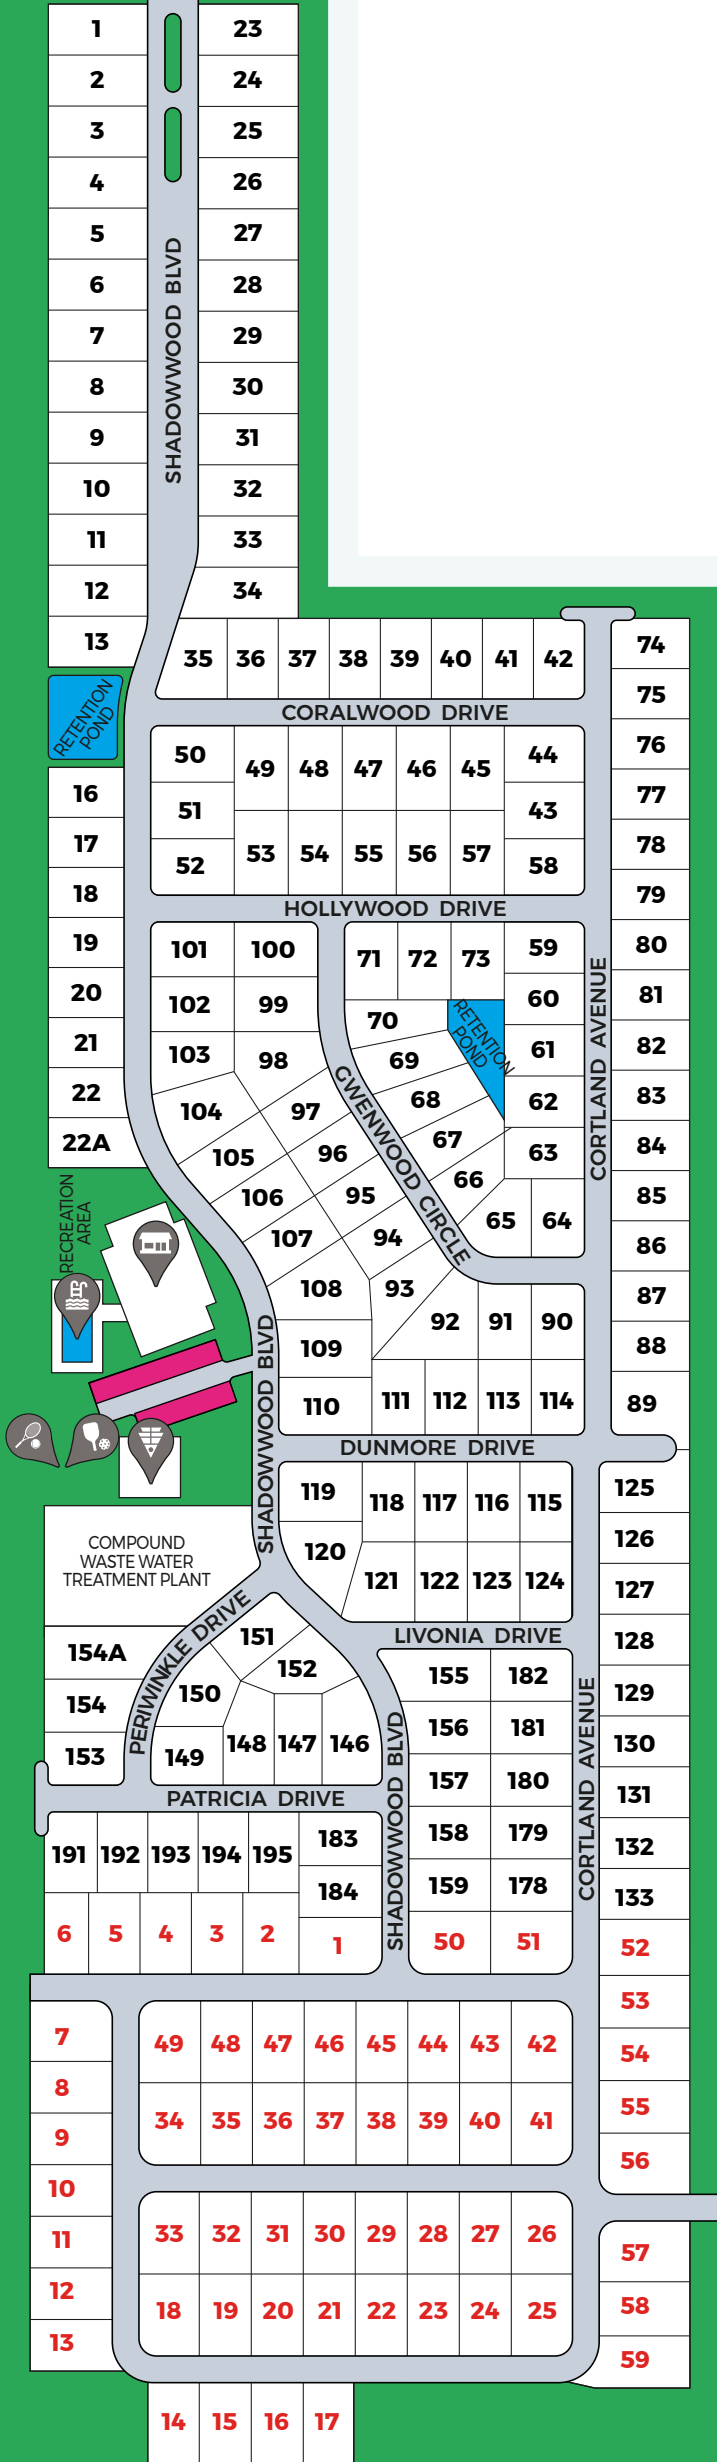

ENTRANCE

SUN COMMUNITIES, INC.®

Shadow Wood

14709 Shadowwood Blvd, Hudson, FL 34667

shadowwoodvillage.net

shadowwoodvillage@suncommunities.com

Phone: (727) 862-2434

15
MPH

THE SPEED LIMIT IN THIS COMMUNITY IS 15 MPH.

Amenities

Rec Hall

Shuffleboard Courts

Tennis

Pickleball Courts

Swimming Pool

Guest Parking

EMERGENCY EXIT

*Community site plan for illustrative purposes and reflect the overall layout of Shadow Wood. This site plan is not to be interpreted as a legal document; it is not intended to reflect setbacks, all easements, nor is the site plan to scale.