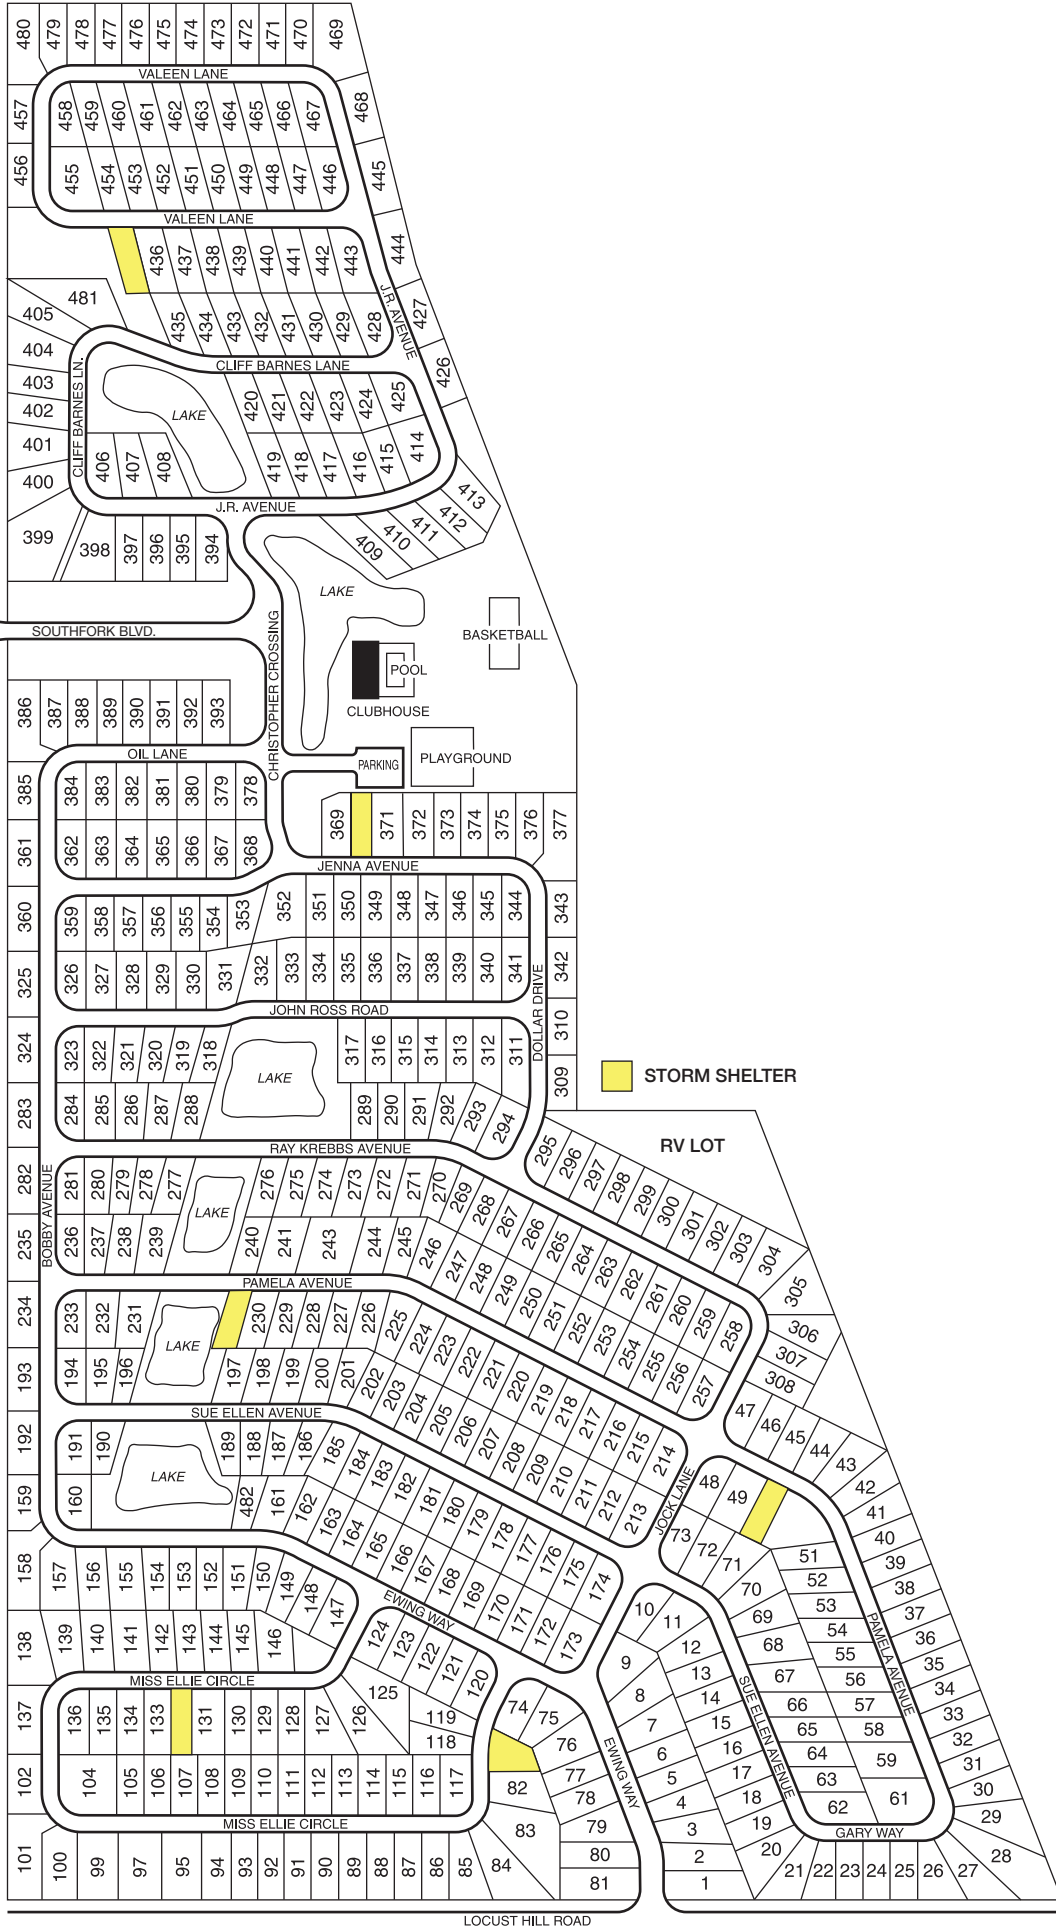

SCOTT STREET

STORM SHELTER

RV LOT

LOCUST HILL ROAD