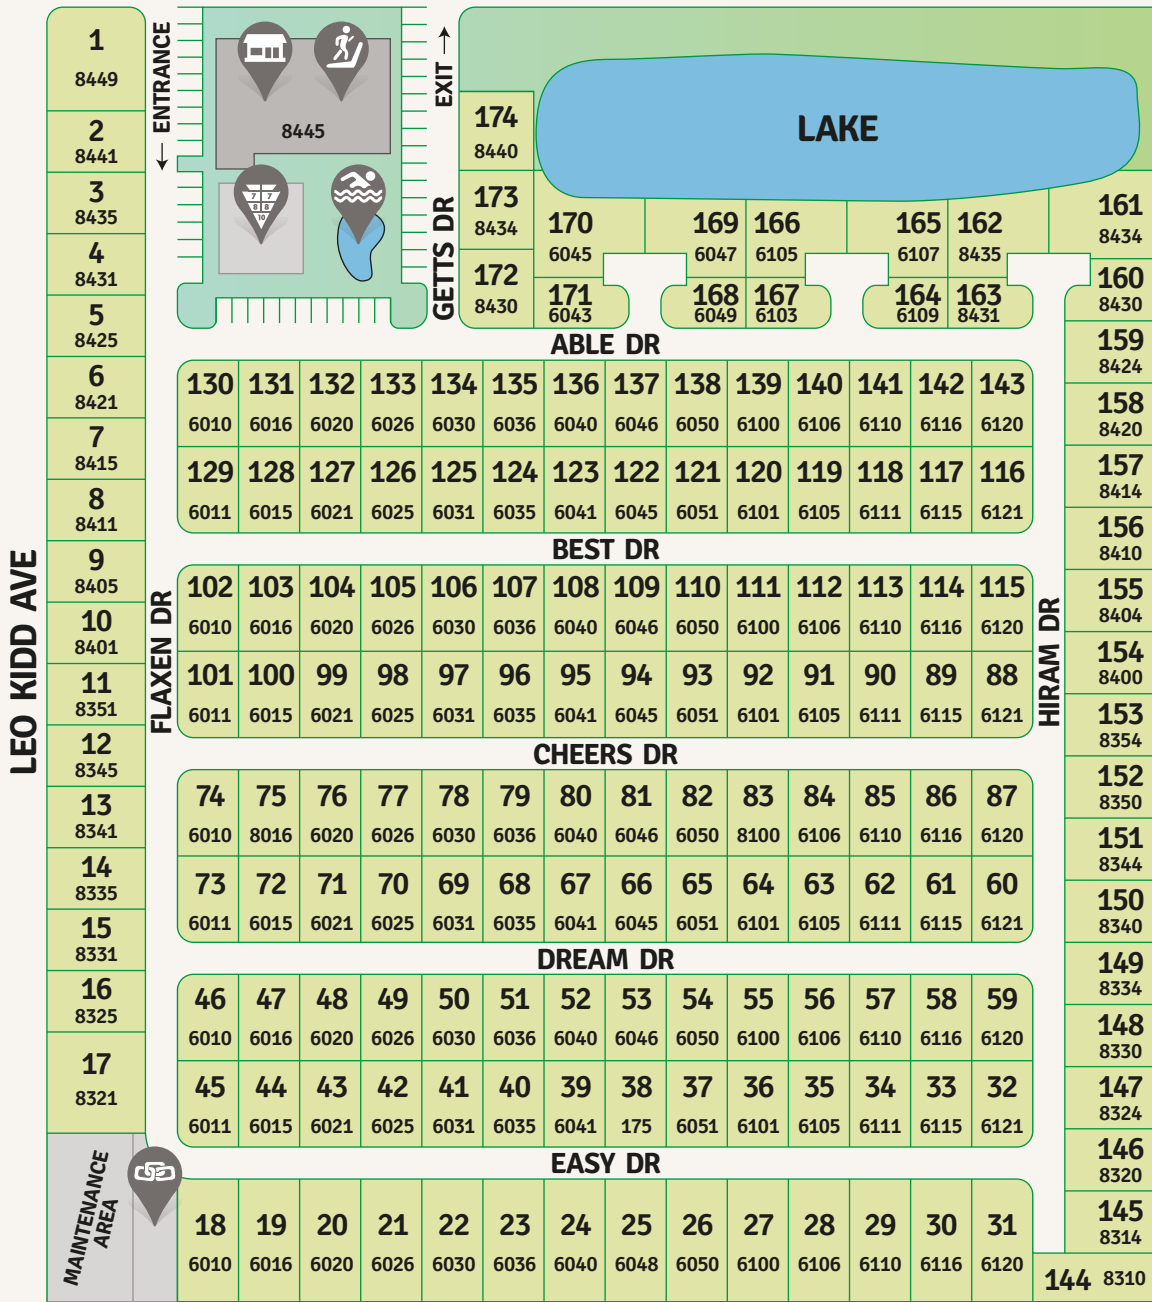

SUN COMMUNITIES, INC.

Suncoast Gateway

6010 Ridge Rd, Port Richey, FL 34668
suncoast@suncommunities.com

YOUR SITE # COMBO TO FITNESS CENTER

Information 1 (727) 842-5818

THE SPEED LIMIT IN THIS COMMUNITY IS 10 MPH.

RIDGE RD

Map Legend

Manufactured Homes

Amenities

Clubhouse

Swimming Pool

Shuffleboard Court

Storage

Fitness Center

*Community site plan for illustrative purposes and reflect the overall layout of Suncoast Gateway. This site plan is not to be interpreted as a legal document; it is not intended to reflect setbacks, all easements, nor is the site plan to scale.