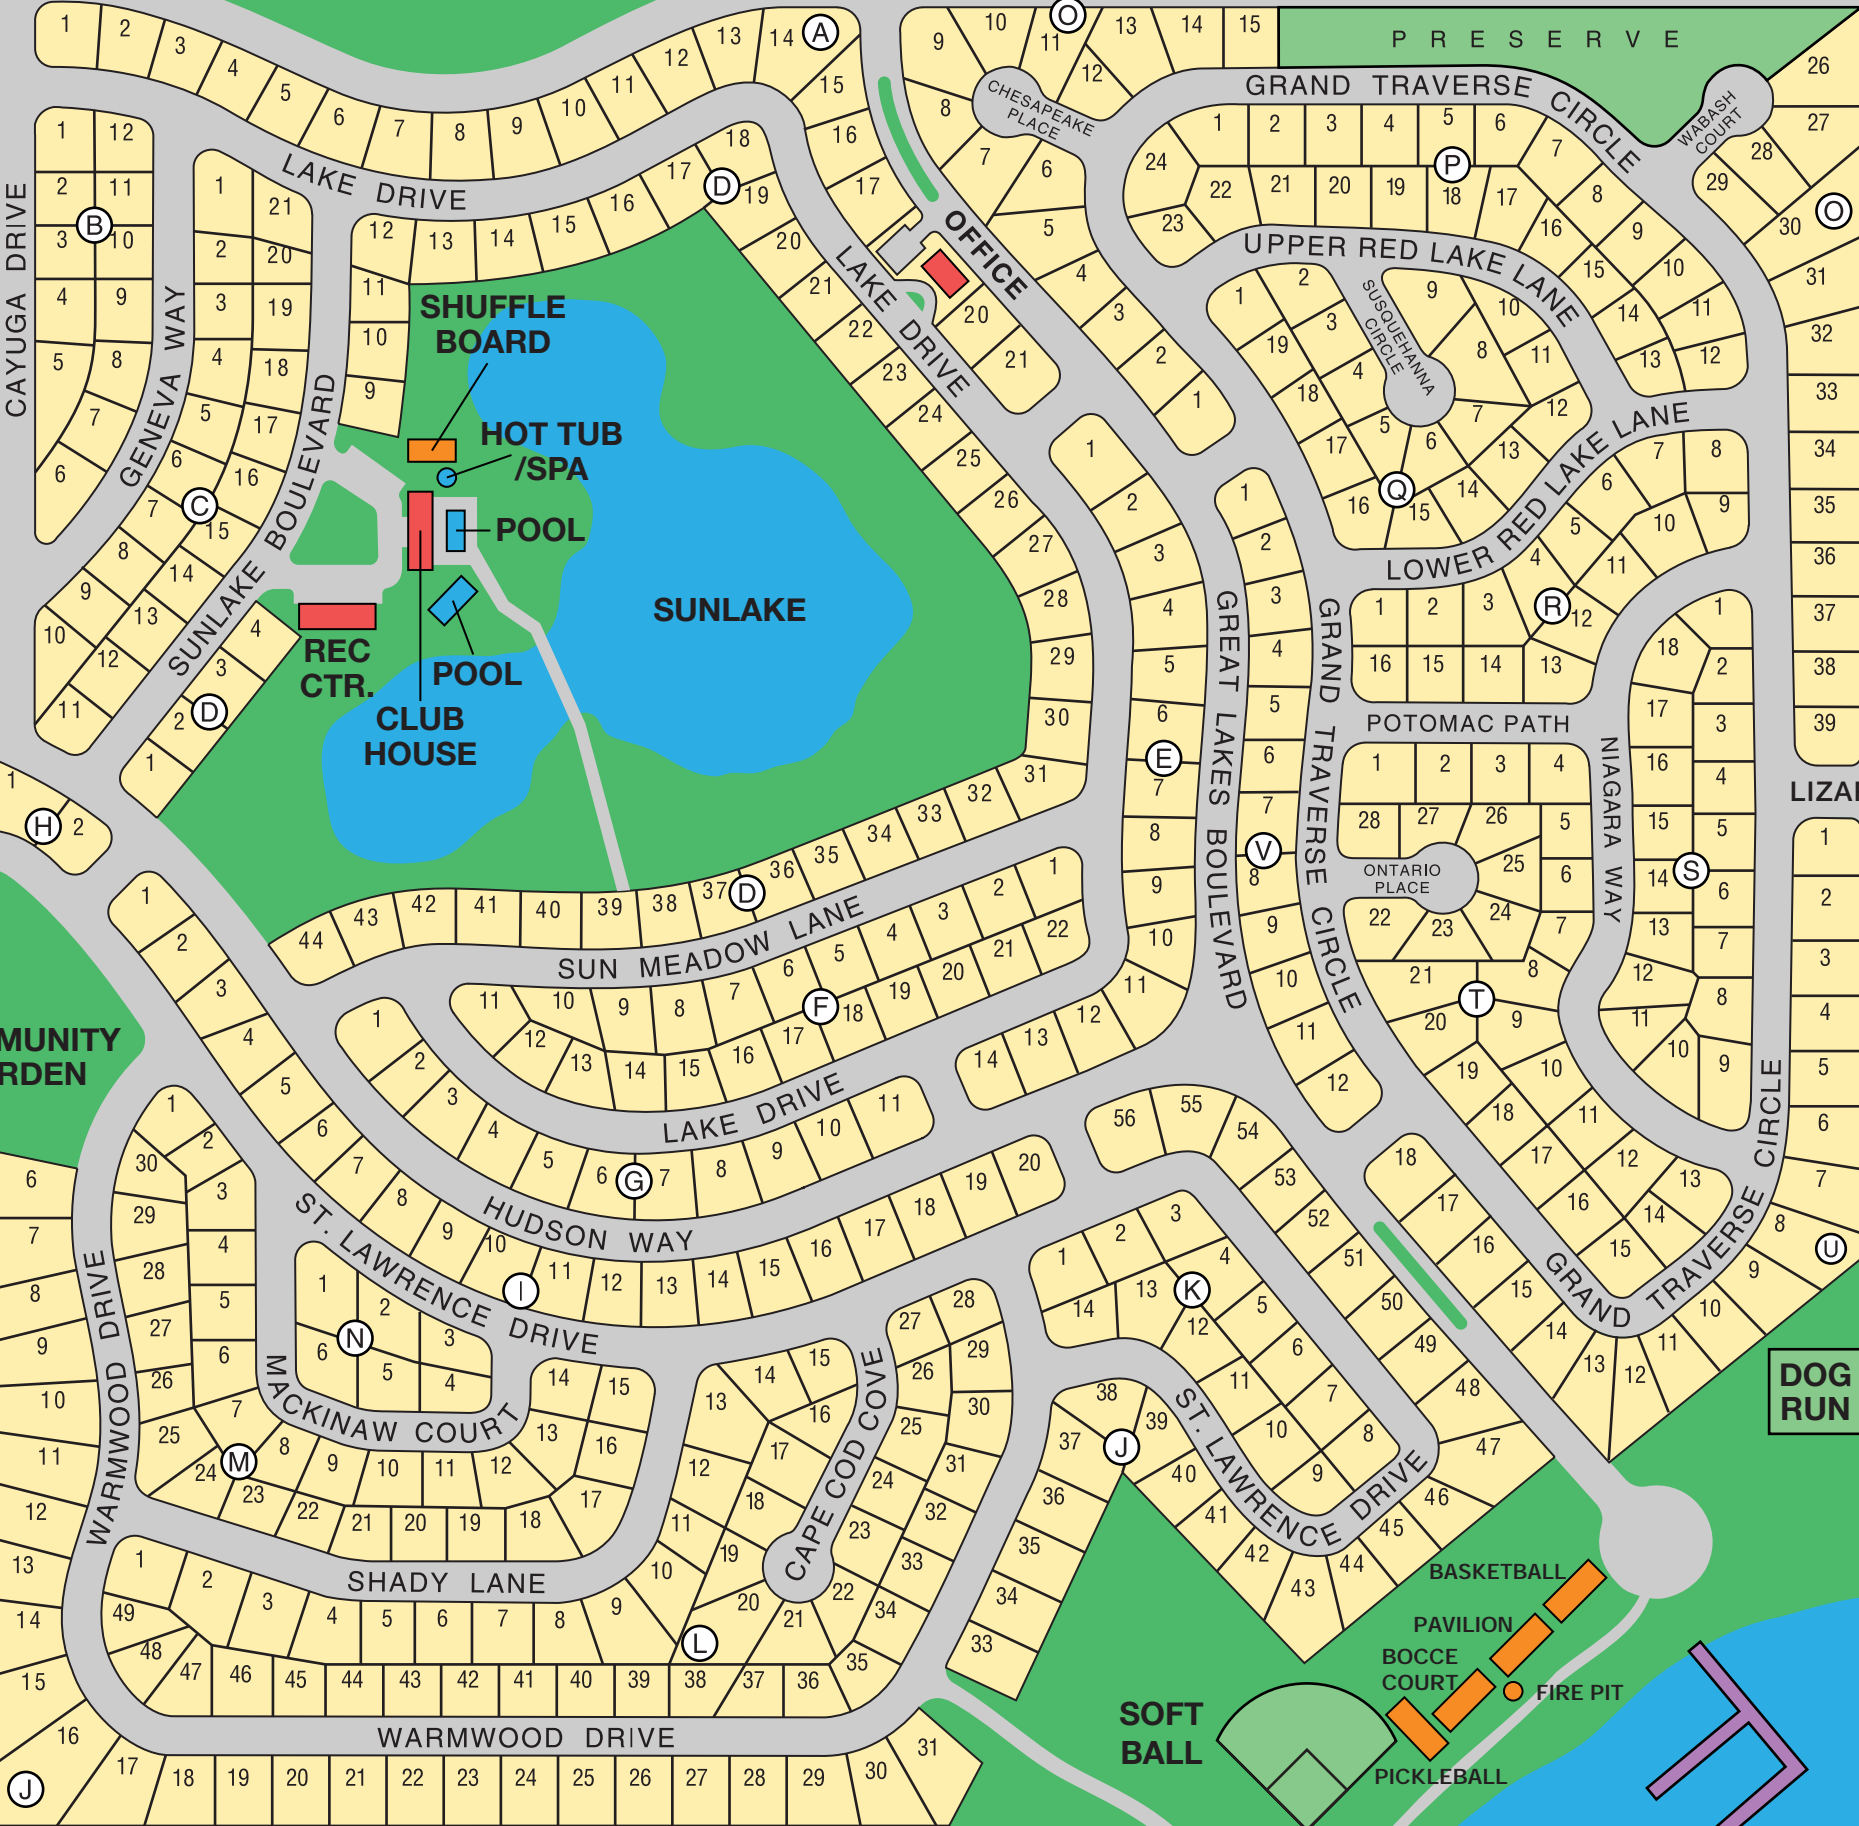

RV STORAGE

SOUTH EM EN EL GROVE ROAD

PRESERVE

9-HOLE GOLF PRACTICE RANGE

FIRE HOUSE

COMMUNITY GARDEN

DOG RUN

SOFT BALL

BASKETBALL

PAVILION

BOCCIE COURT

PICKLEBALL

FIRE PIT

MARINA

BOAT LAUNCH

LAKE YALE