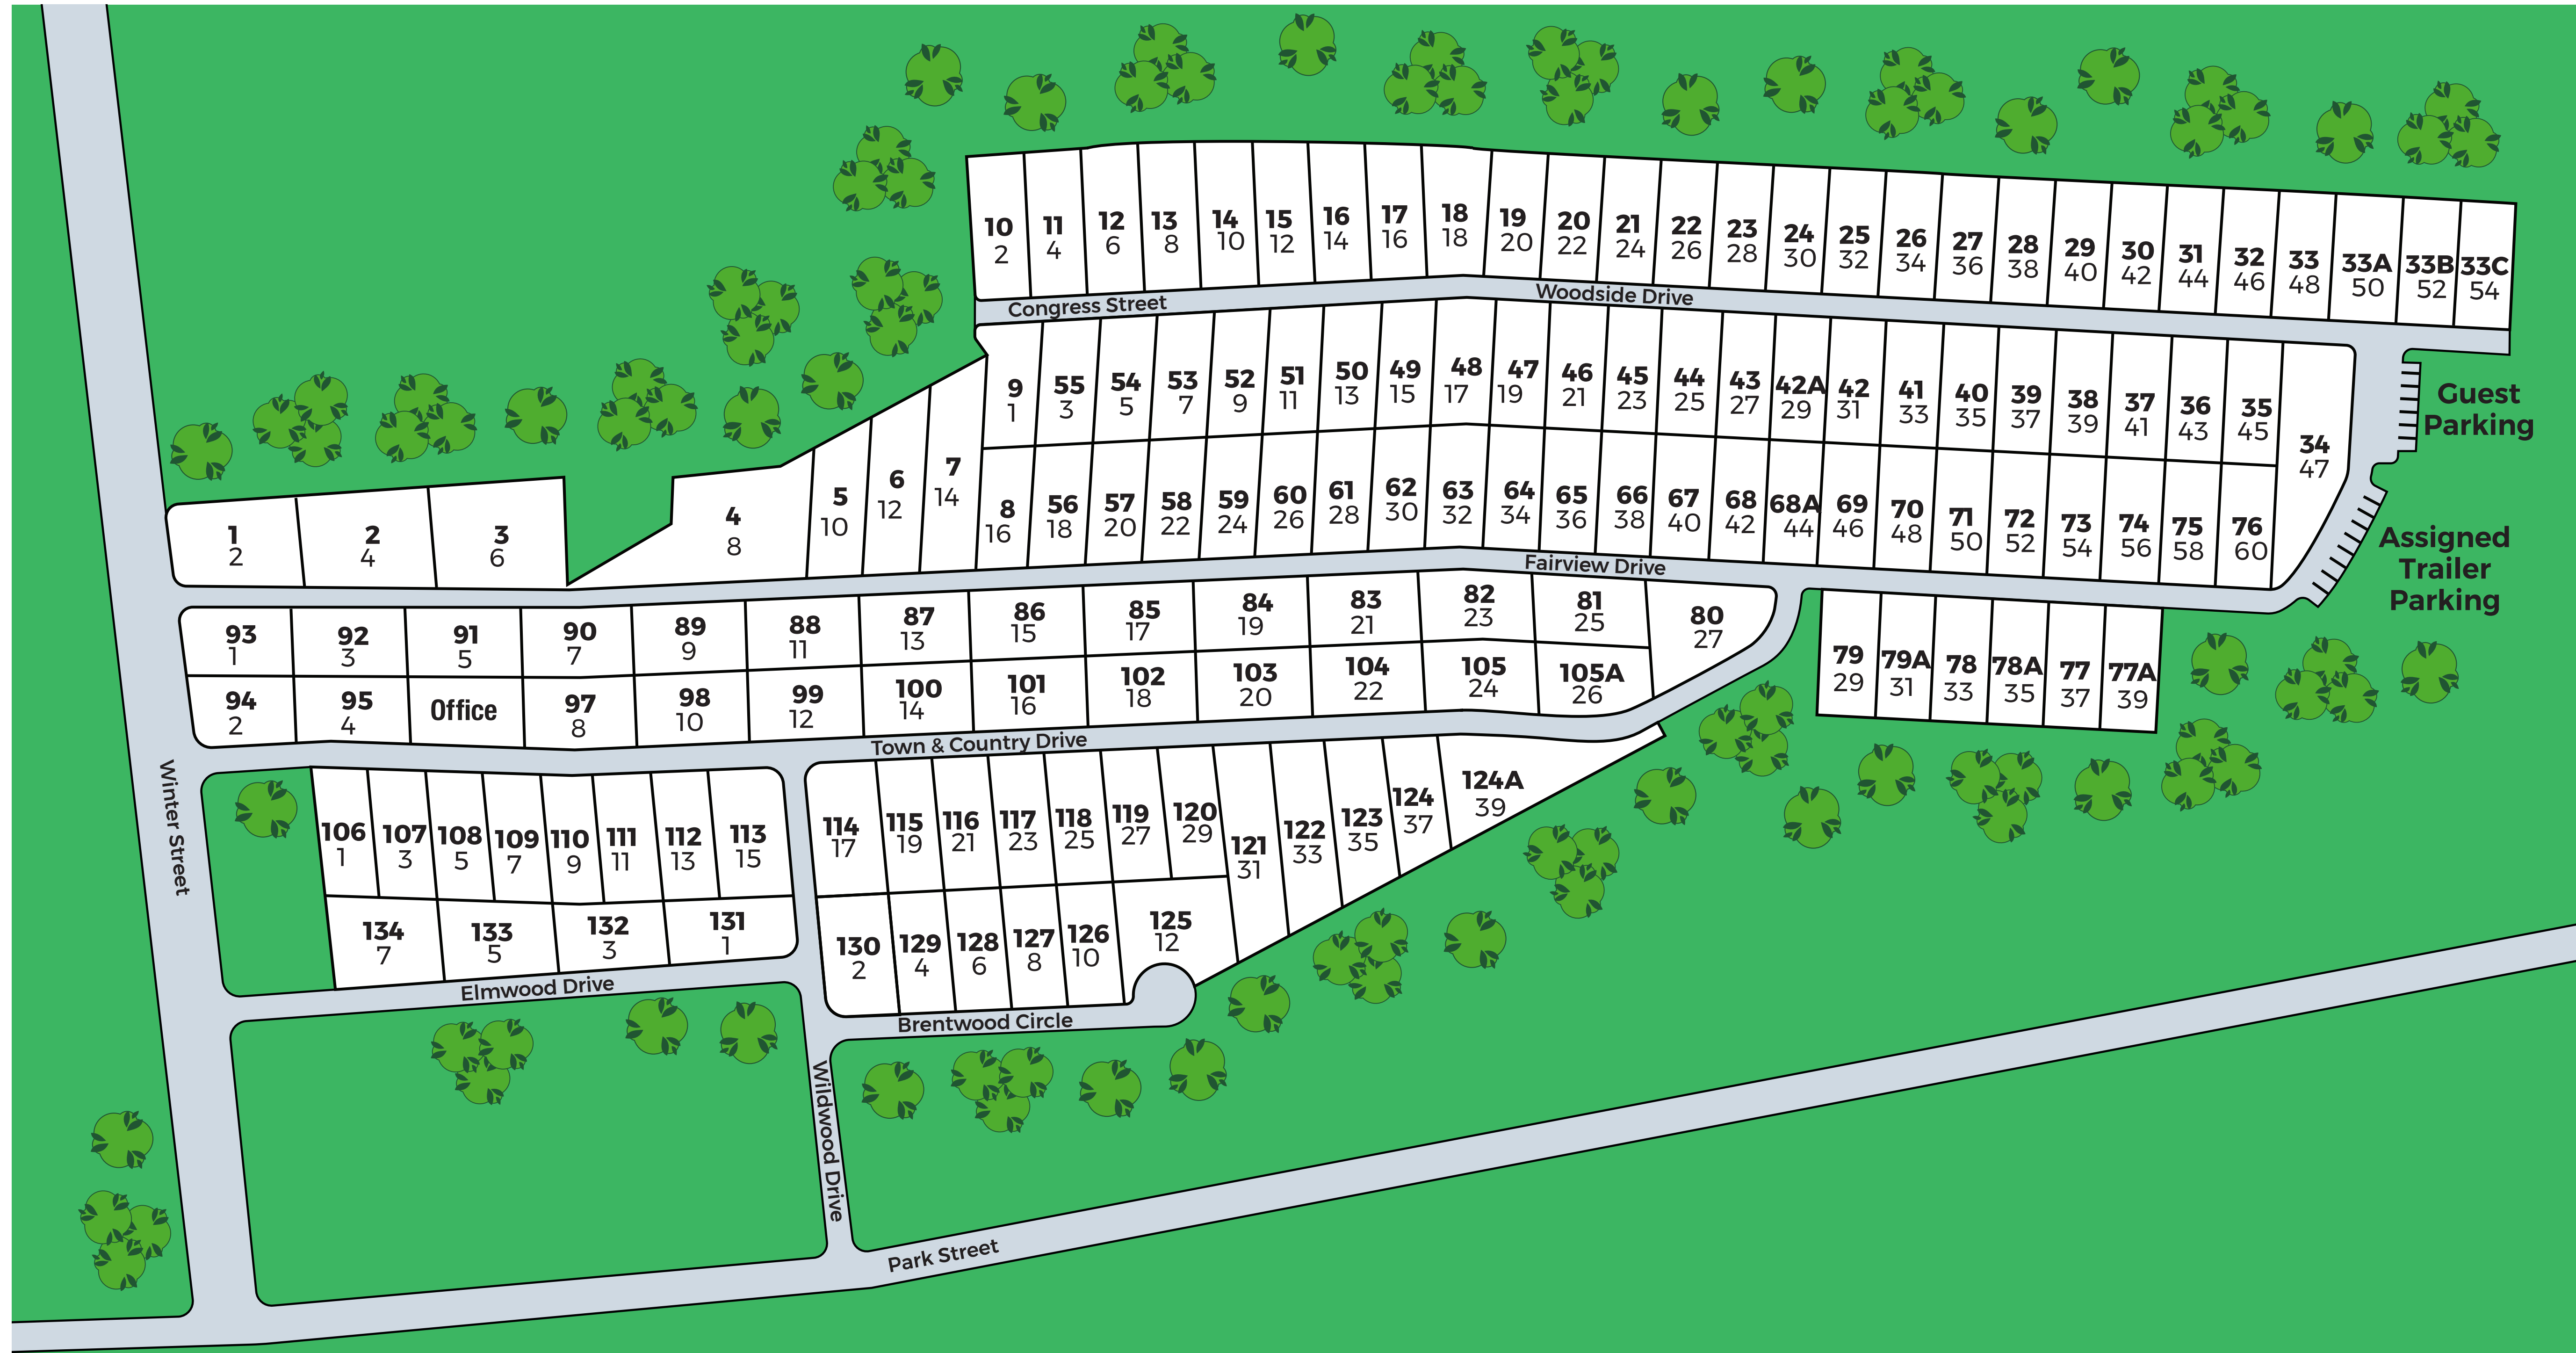

# Town & Country

## VILLAGE

6 Town and Country Drive, Lisbon, ME 04250  
**(207) 514-0180 • townandcountryvillageME.com**