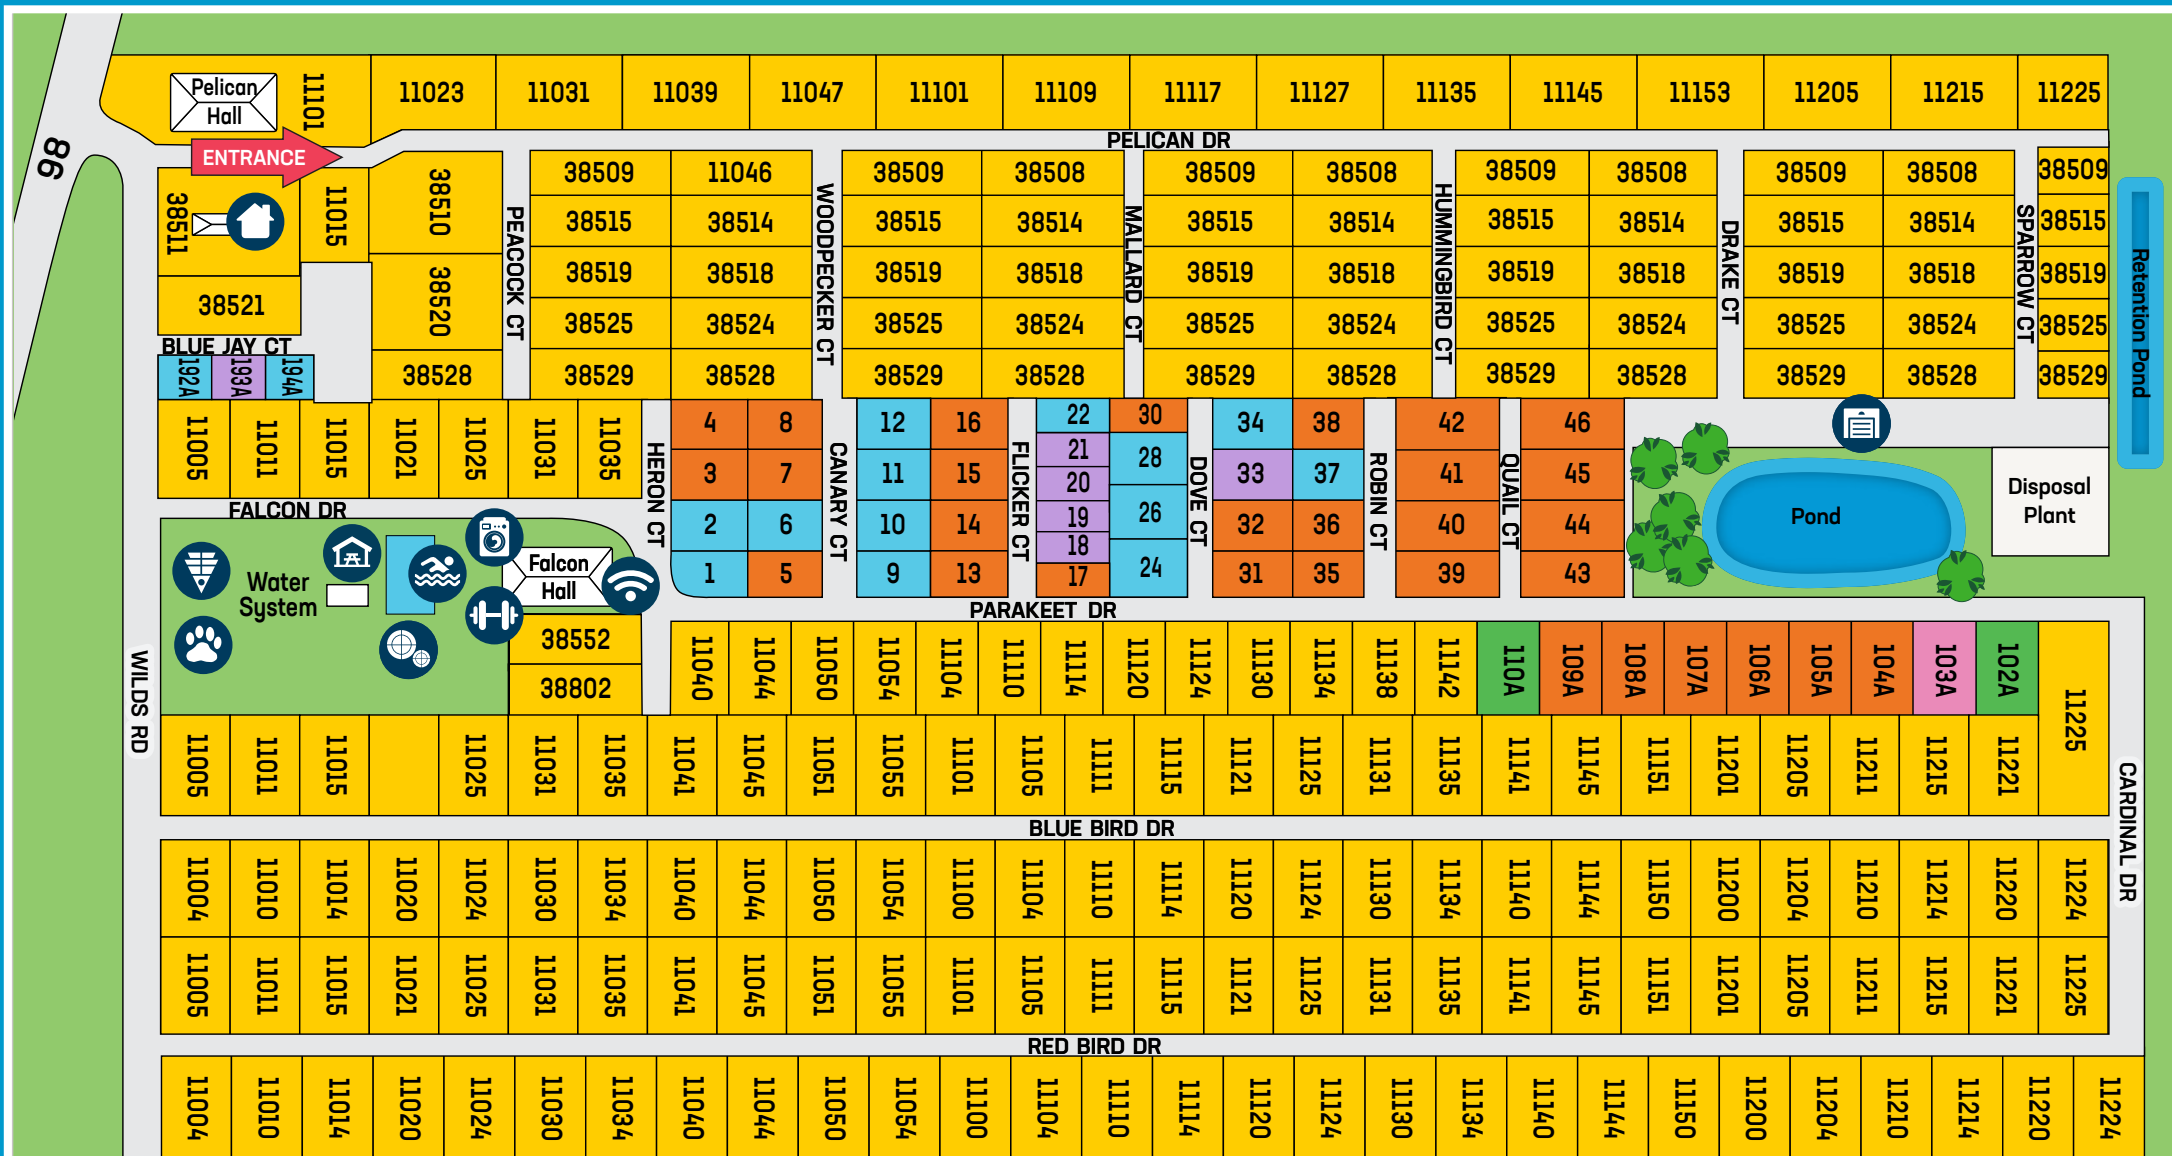

Active 55+ Resort
Year Round

Office Hours

April - December
Monday - Friday: 9 a.m. - 5 p.m.

January - March
Monday - Friday: 9 a.m. - 5 p.m.
Saturday: 9 a.m. - 1 p.m.

Check-In | Out Times

RV Sites:
Check-in: 4 p.m. | Check-out: 11 a.m.

Vacation Rentals:
Check-in: 4 p.m. | Check-out: 11 a.m.

Site #

WiFi Password

38511 Wilds Road
Dade City, FL 33525
(352) 567-9678
bluejayrv.com

For emergencies dial 911

Amenities

- Manufactured Homes
- RV Sites
- Elite Sites
- Premium Park Model VR
- Standard VR Rental
- 30/50 Back In
- ⚽ Bocce Court
- 🐾 Dog Park
- 🏋️ Fitness Room
- 🌊 Heated Swimming Pool
- 📶 High Speed Wifi
- 🧺 Laundry
- 🏠 Office
- 🏡 Pavilion
- 📄 RV Storage
- 🎱 Shuffleboard