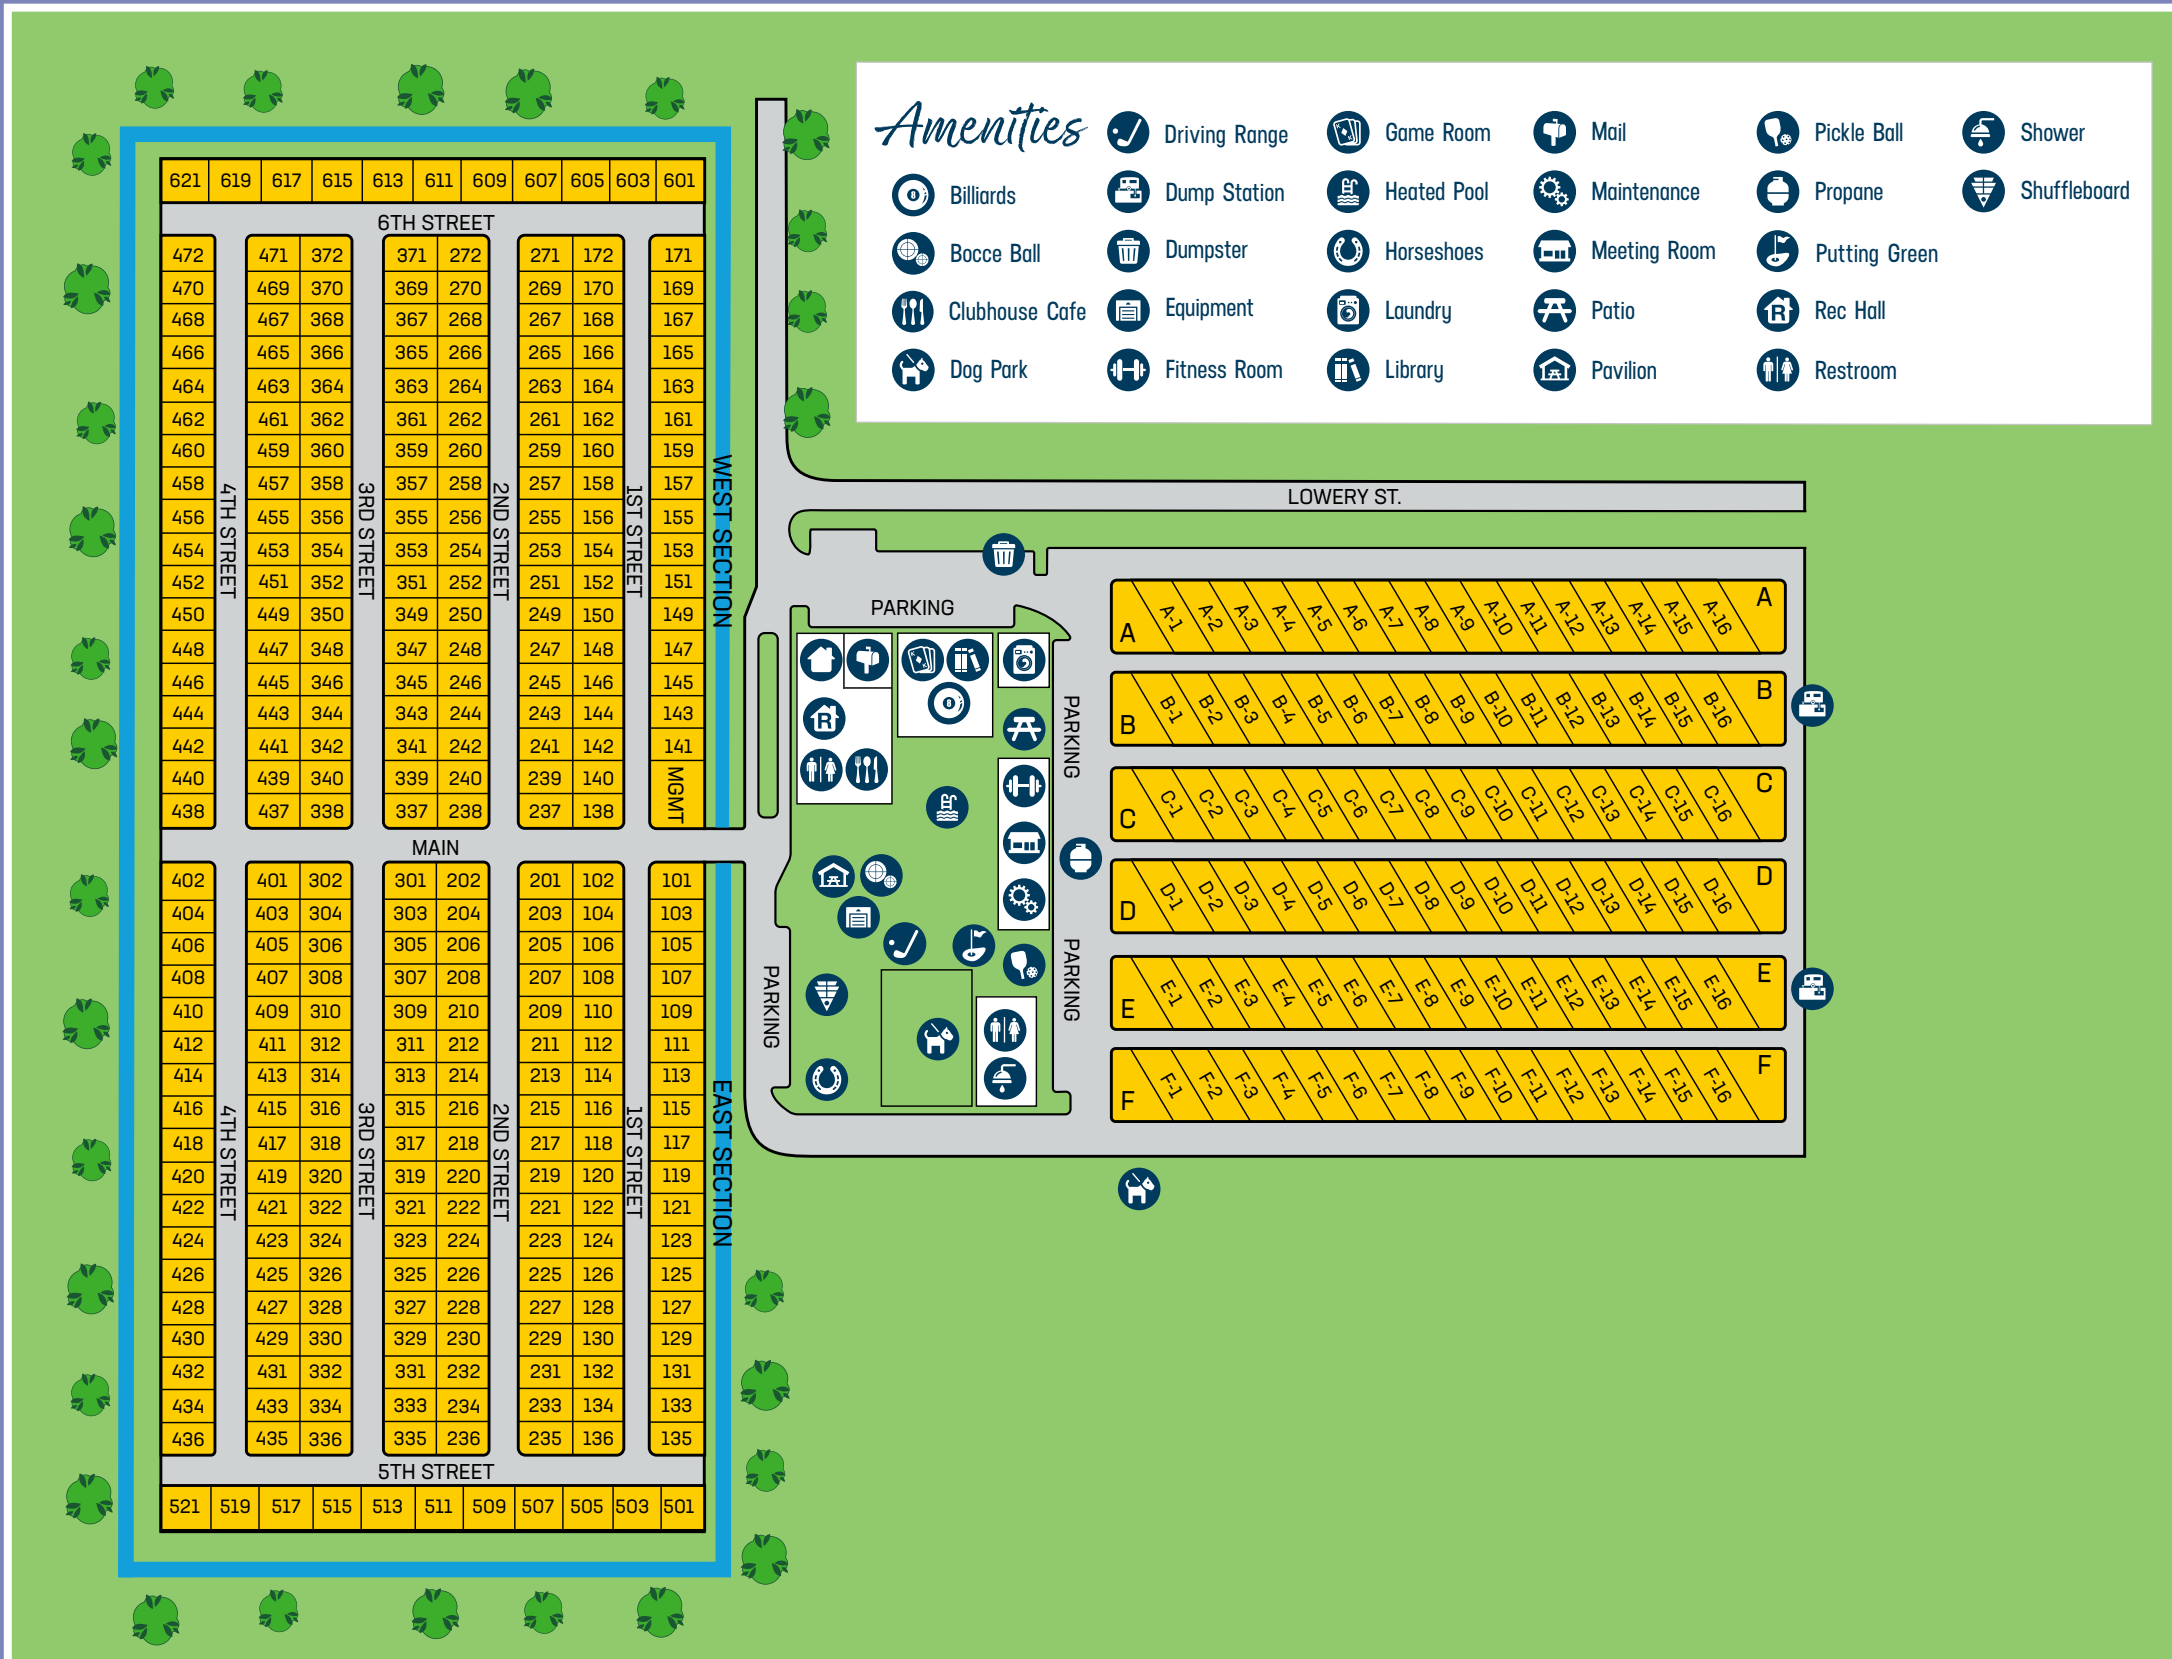

Blueberry Hill RV RESORT

All Age Resort
Year Round

- Amenities*
- ✓ Driving Range
 - ♣ Game Room
 - ✉ Mail
 - 🎱 Pickle Ball
 - 🚿 Shower
 - 🎱 Billiards
 - 🗑️ Dump Station
 - ♨️ Heated Pool
 - ⚙️ Maintenance
 - 🔥 Propane
 - 🎯 Shuffleboard
 - 🌐 Bocce Ball
 - 🗑️ Dumpster
 - 🎲 Horseshoes
 - 🏠 Meeting Room
 - 🎵 Putting Green
 - 🍴 Clubhouse Cafe
 - 📁 Equipment
 - 🧺 Laundry
 - 🏡 Patio
 - 🏠 Rec Hall
 - 🐕 Dog Park
 - 🏋️ Fitness Room
 - 📖 Library
 - 🏠 Pavilion
 - 🚻 Restroom

Office Hours

January - December
 Monday - Friday: 9 a.m. - 5 p.m.
 Saturday: 9 a.m. - 2 p.m.
 Sunday Closed

Check-In | Out Times

RV Sites:
 Check-in: 1 p.m. | Check-out: 11 a.m.

Vacation Rentals:
 Check-in: 3 p.m. | Check-out: 11 a.m.

Site #

WiFi Password

6233 Lowery Street
 Bushnell, FL 33513
 (877) 411-6964
 blueberryhillrvresort.com

For emergencies dial 911

REFER YOUR FRIENDS & FAMILY
EARN YOUR REWARD

ReferSun.com

*See website for program details.