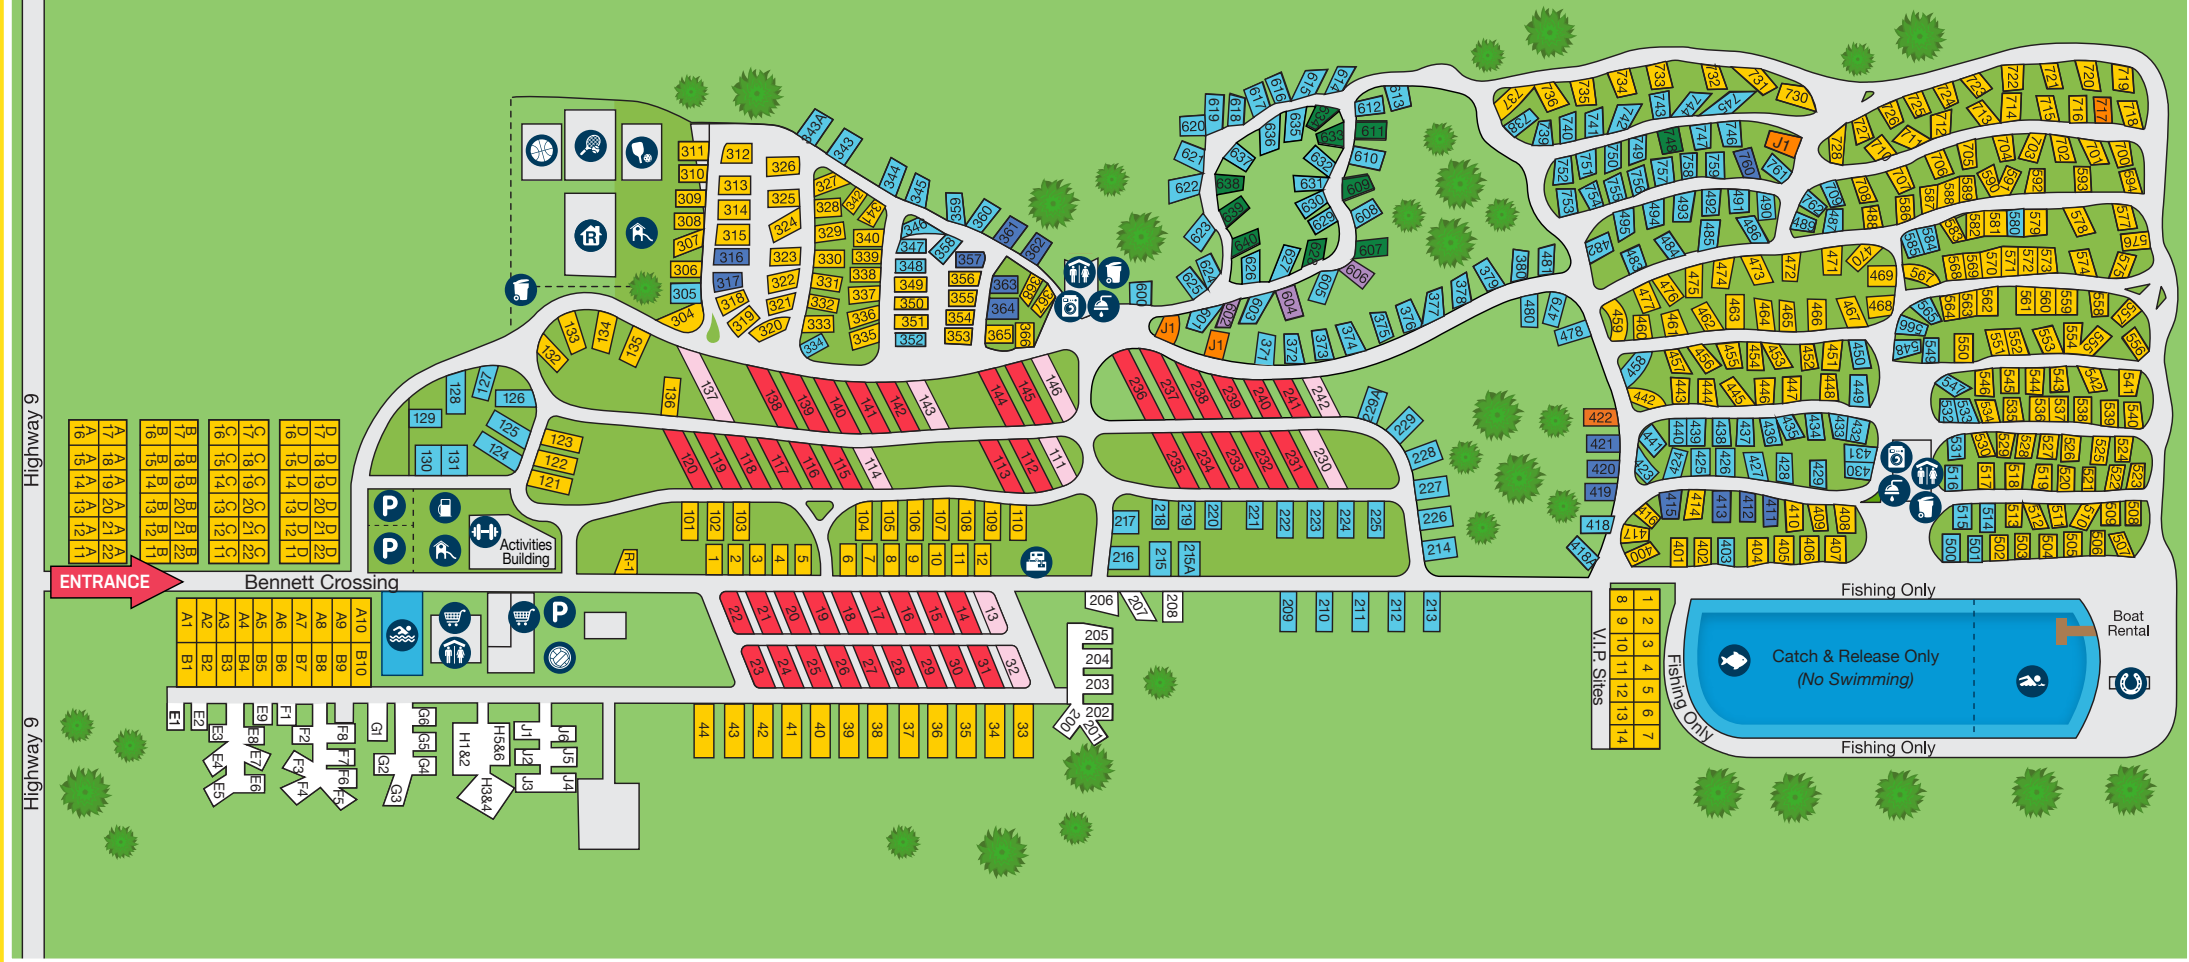

| | | | |
|--------------|--------------|-------------------|---|
| Basketball | Lake Fishing | Pool | Full Hook-Up / Back-in (Water, Electric & Sewer) |
| Bath House | Horseshoes | Recreation Center | Water & Electric |
| Dog Park | Gas | Restrooms | Pull Through Full Hook-Ups 30/50 amp |
| Dump Station | Laundry | Shower | Park Model Loft |
| Dumpster | Office | Store | Cabin |
| Fitness Room | Parking | Swimming | Cottages [2 Bedroom] |
| | Pickle Ball | Tennis | Rustic Lodge |
| | Playground | Volleyball | Patio Sites |
| | | | No Hook-Up / Tent |