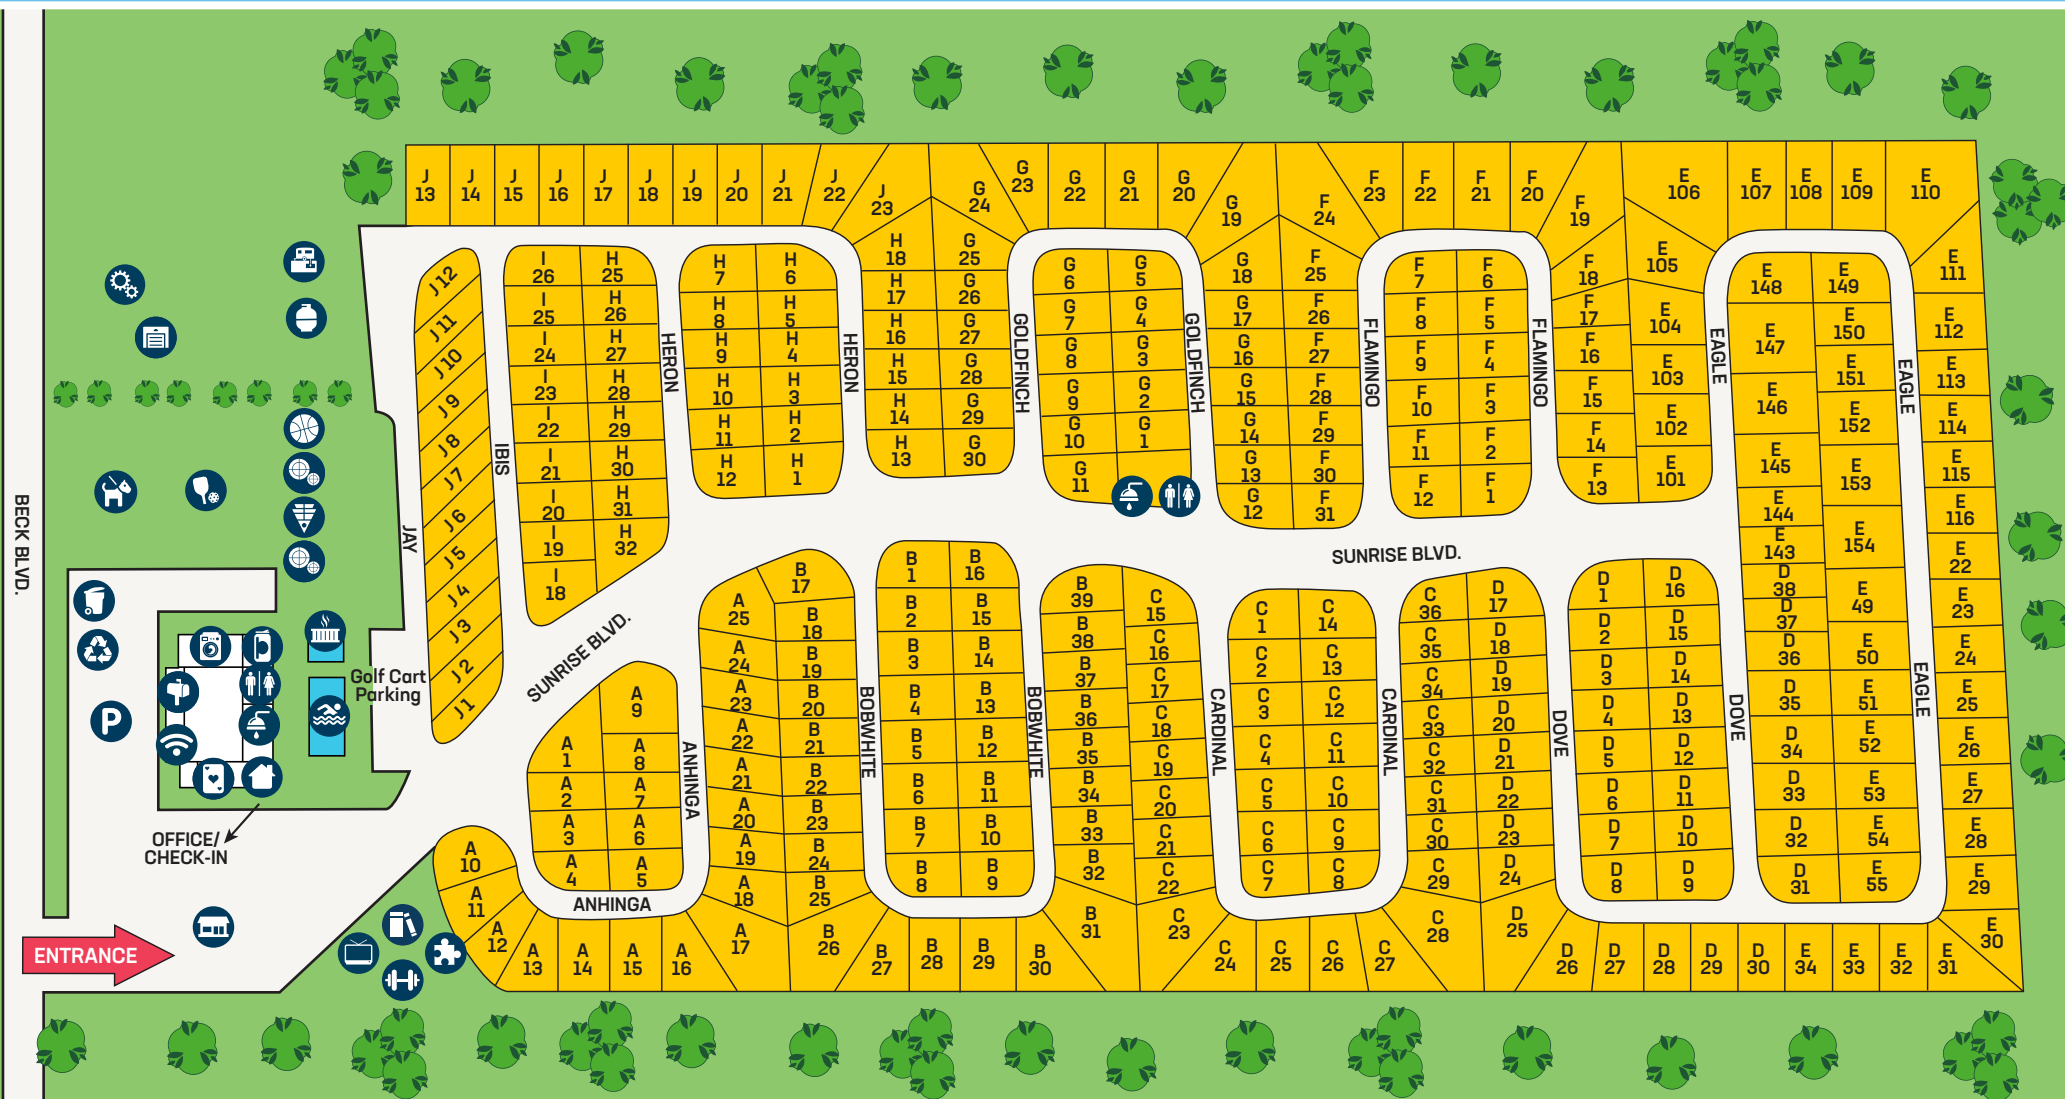

All Age Resort
Year Round

Office Hours

January - March

Monday - Friday: 9 a.m. - 5 p.m.
Saturday & Sunday: 11 a.m. - 2 p.m.

April - December

Monday - Friday: 9 a.m. - 5 p.m.
Saturday: 11 a.m. - 2 p.m.
Sunday: Closed

Check-In | Out Times

RV Sites:

Check-in: 11 a.m. | Check-out: 10 a.m.

Vacation Rentals:

Check-in: 3 p.m. | Check-out: 10 a.m.

Site #

WiFi Password

3180 Beck Boulevard
Naples, FL 34114
(239) 455-7275
clubnaplesrv.com

For emergencies dial 911

Amenities

Basketball	Dumpster	Mail	Propane	Soda Machine
Bocce	Dump Station	Maintenance	Puzzle Room	Storage
Card Room	Exercise Room	Parking	Recycling	TV Room
Community Center	Hot Tub	Petanque	Restrooms	Welcome Center
Dog Walk	Laundry	Pickle Ball	Shower	Wifi
	Library	Pool	Shuffleboard