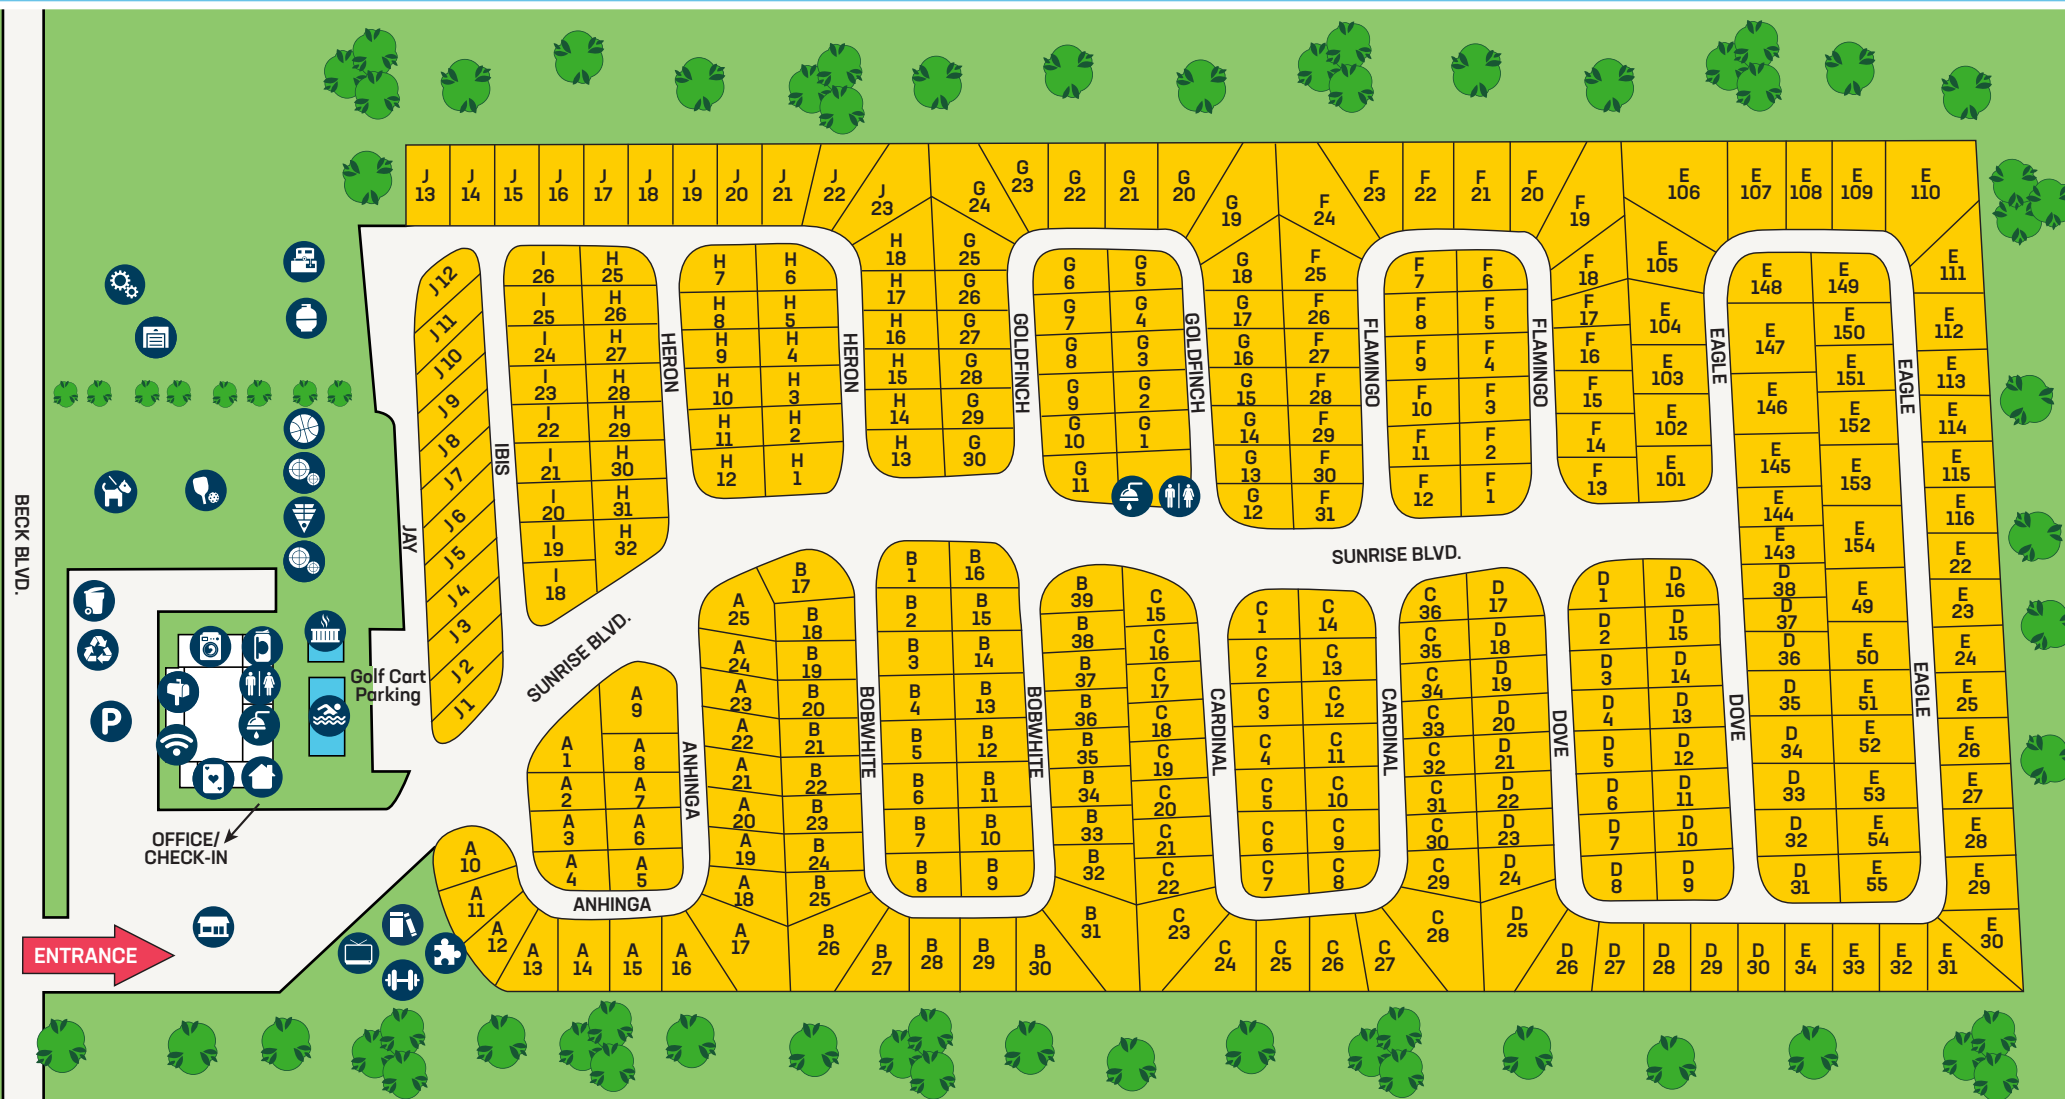

Check-In | Out Times

RV Sites:
Check-in: 11 a.m. | Check-out: 10 a.m.

Vacation Rentals:
Check-in: 3 p.m. | Check-out: 10 a.m.

Site #

WiFi Password

3180 Beck Boulevard
Naples, FL 34114
(239) 455-7275
clubnaplesrv.com

For emergencies dial 911

- ### Amenities
- | | | | | |
|------------------|---------------|-------------|--------------|----------------|
| Basketball | Dumpster | Mail | Propane | Soda Machine |
| Bocce | Dump Station | Maintenance | Puzzle Room | Storage |
| Card Room | Exercise Room | Parking | Recycling | TV Room |
| Community Center | Hot Tub | Petanque | Restrooms | Welcome Center |
| Dog Walk | Laundry | Pickle Ball | Shower | Wifi |
| | Library | Pool | Shuffleboard | |