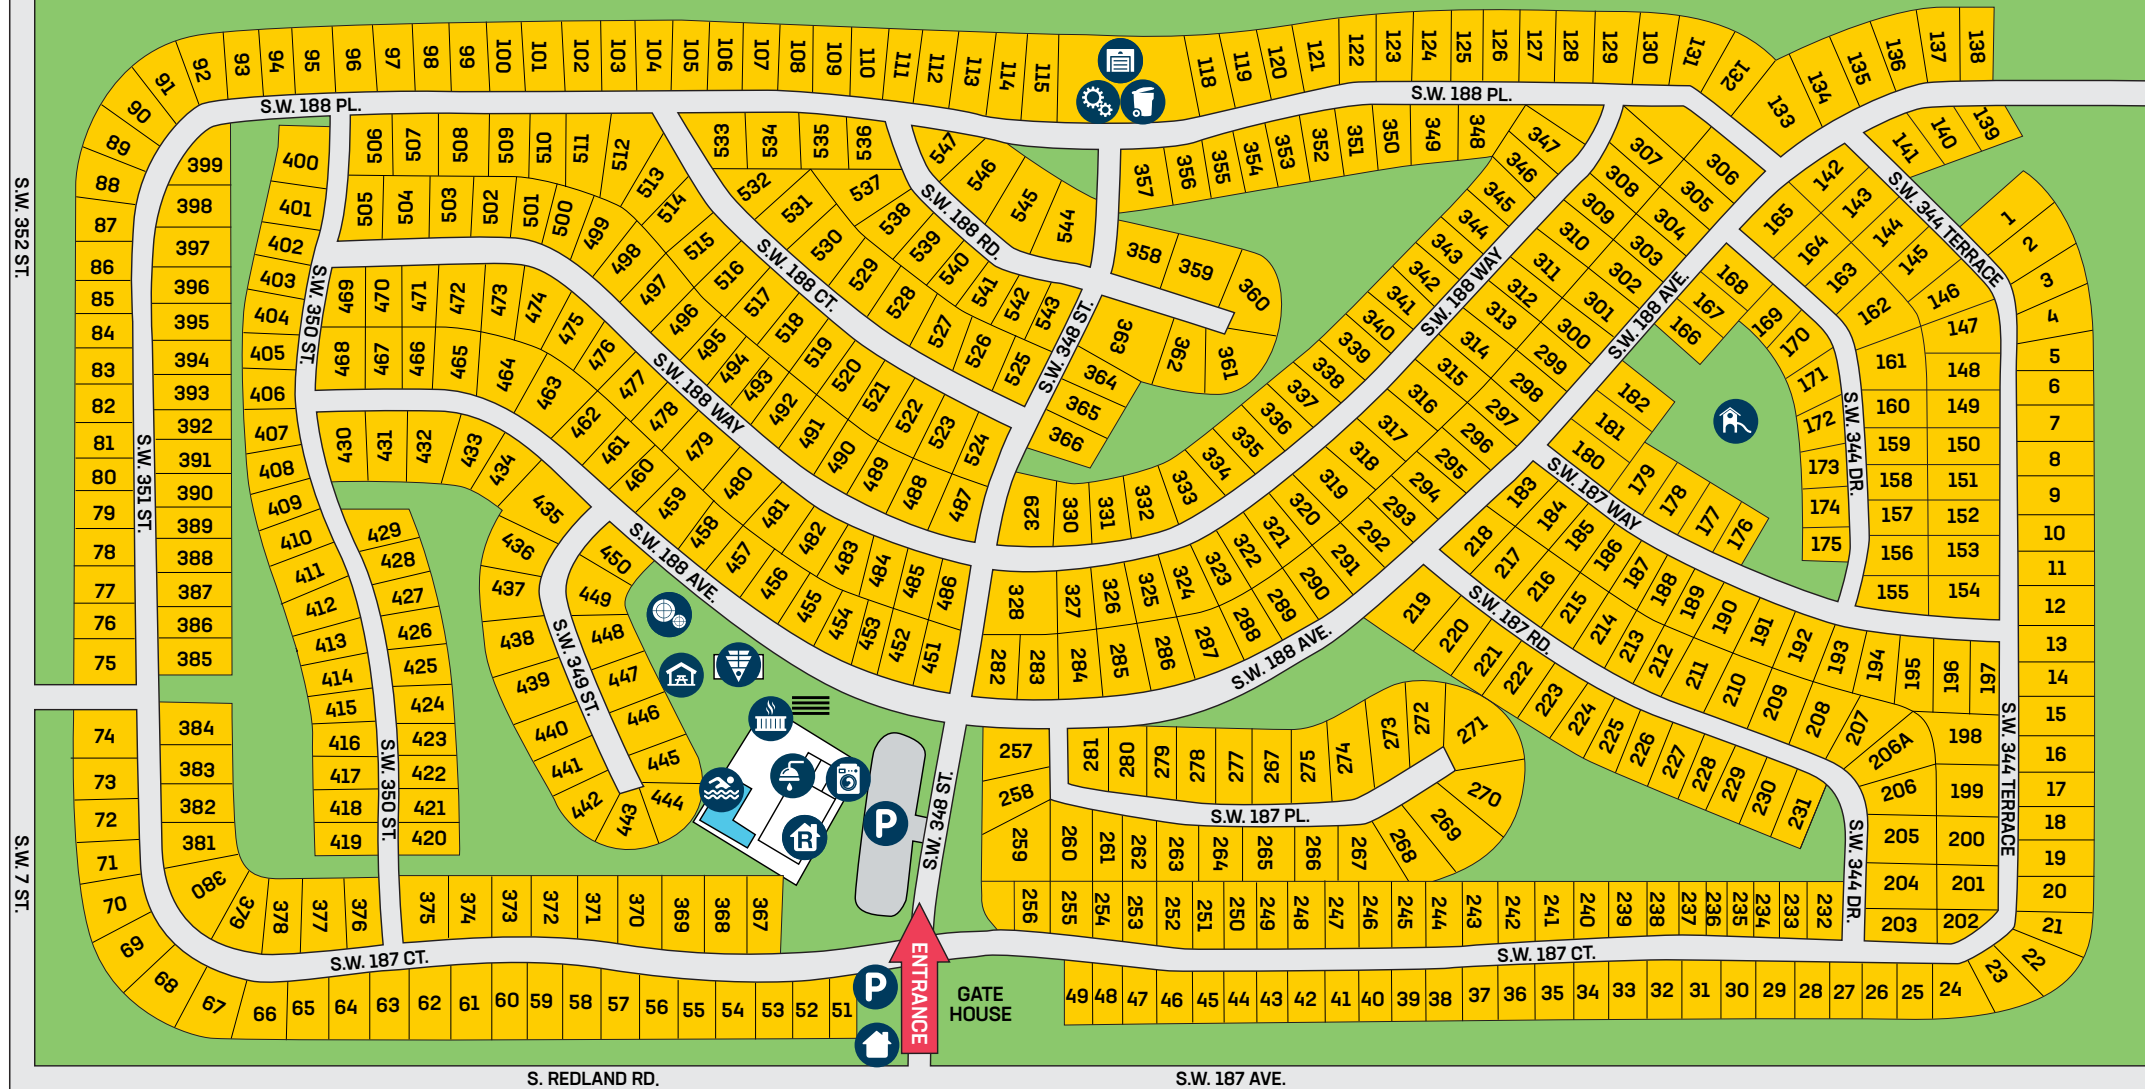

All Age Resort
Year Round

Amenities

-  Dumpster
-  Maintenance Building
-  Pavilion
-  Shuffleboard
-  Bath House
-  Jacuzzi
-  Office
-  Playground
-  Storage Area
-  Bocce
-  Laundry
-  Parking
-  Recreation Building
-  Swimming Pool

Office Hours

January - December
Monday - Friday: 8 a.m. - 5 p.m.
1st & 3rd Saturday: 10 a.m. - 2 p.m.

Check-In | Out Times

RV Sites:
Check-in: 3 p.m. | Check-out: 11 a.m.

Site #

WiFi Password

34850 SW 187th Court
Homestead, FL 33034
(888) 445-9056
goldcoasterrv.com