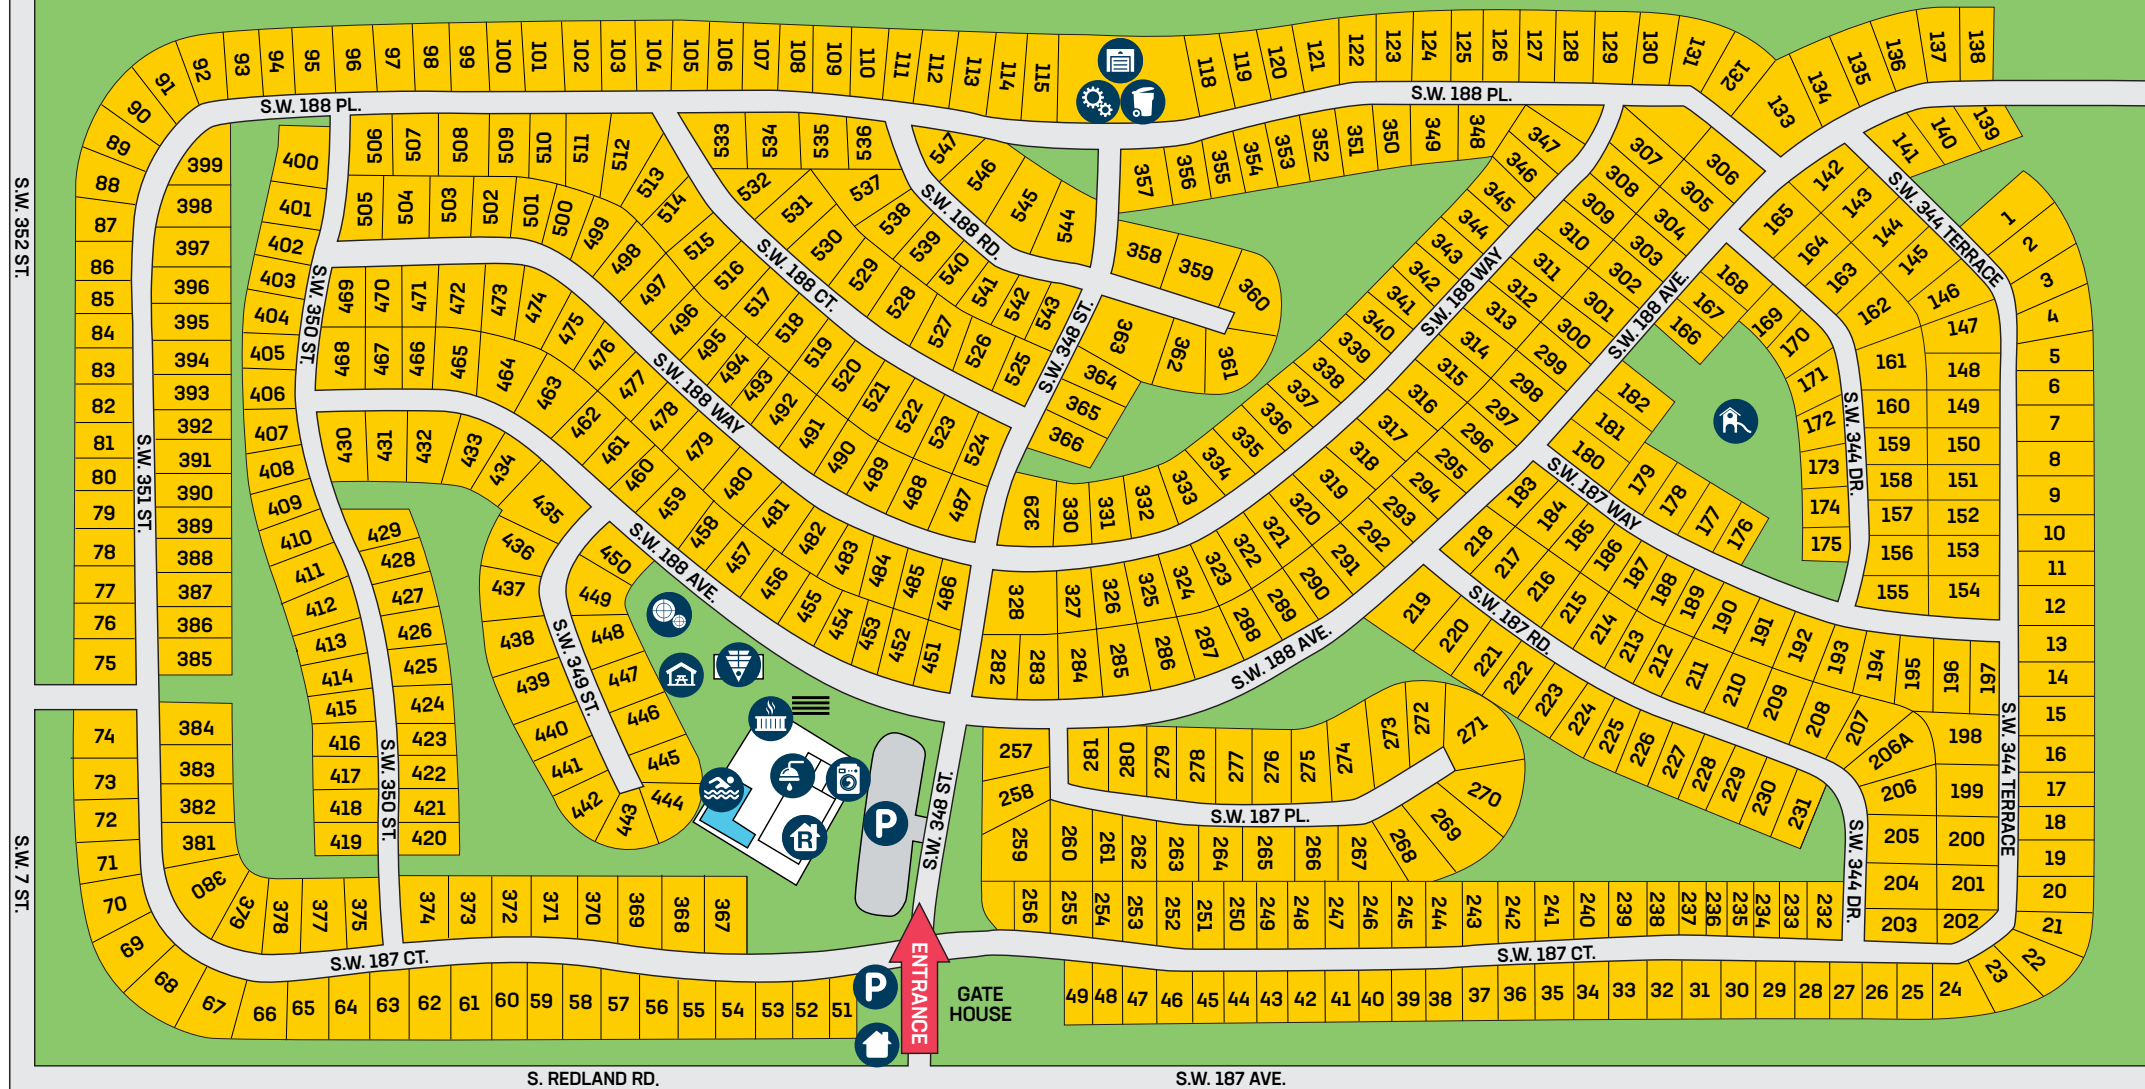

All Age Resort
Year Round

Amenities

-  Dumpster
-  Maintenance Building
-  Pavilion
-  Shuffleboard
-  Bath House
-  Jacuzzi
-  Office
-  Playground
-  Storage Area
-  Bocce
-  Laundry
-  Parking
-  Recreation Building
-  Swimming Pool

Office Hours

January - December
Monday - Friday: 8 a.m. - 5 p.m.
1st & 3rd Saturday: 10 a.m. - 2 p.m.

Check-In | Out Times

RV Sites:
Check-in: 3 p.m. | Check-out: 11 a.m.

Site #

WiFi Password

34850 SW 187th Court
Homestead, FL 33034
(888) 445-9056
goldcoasterrv.com