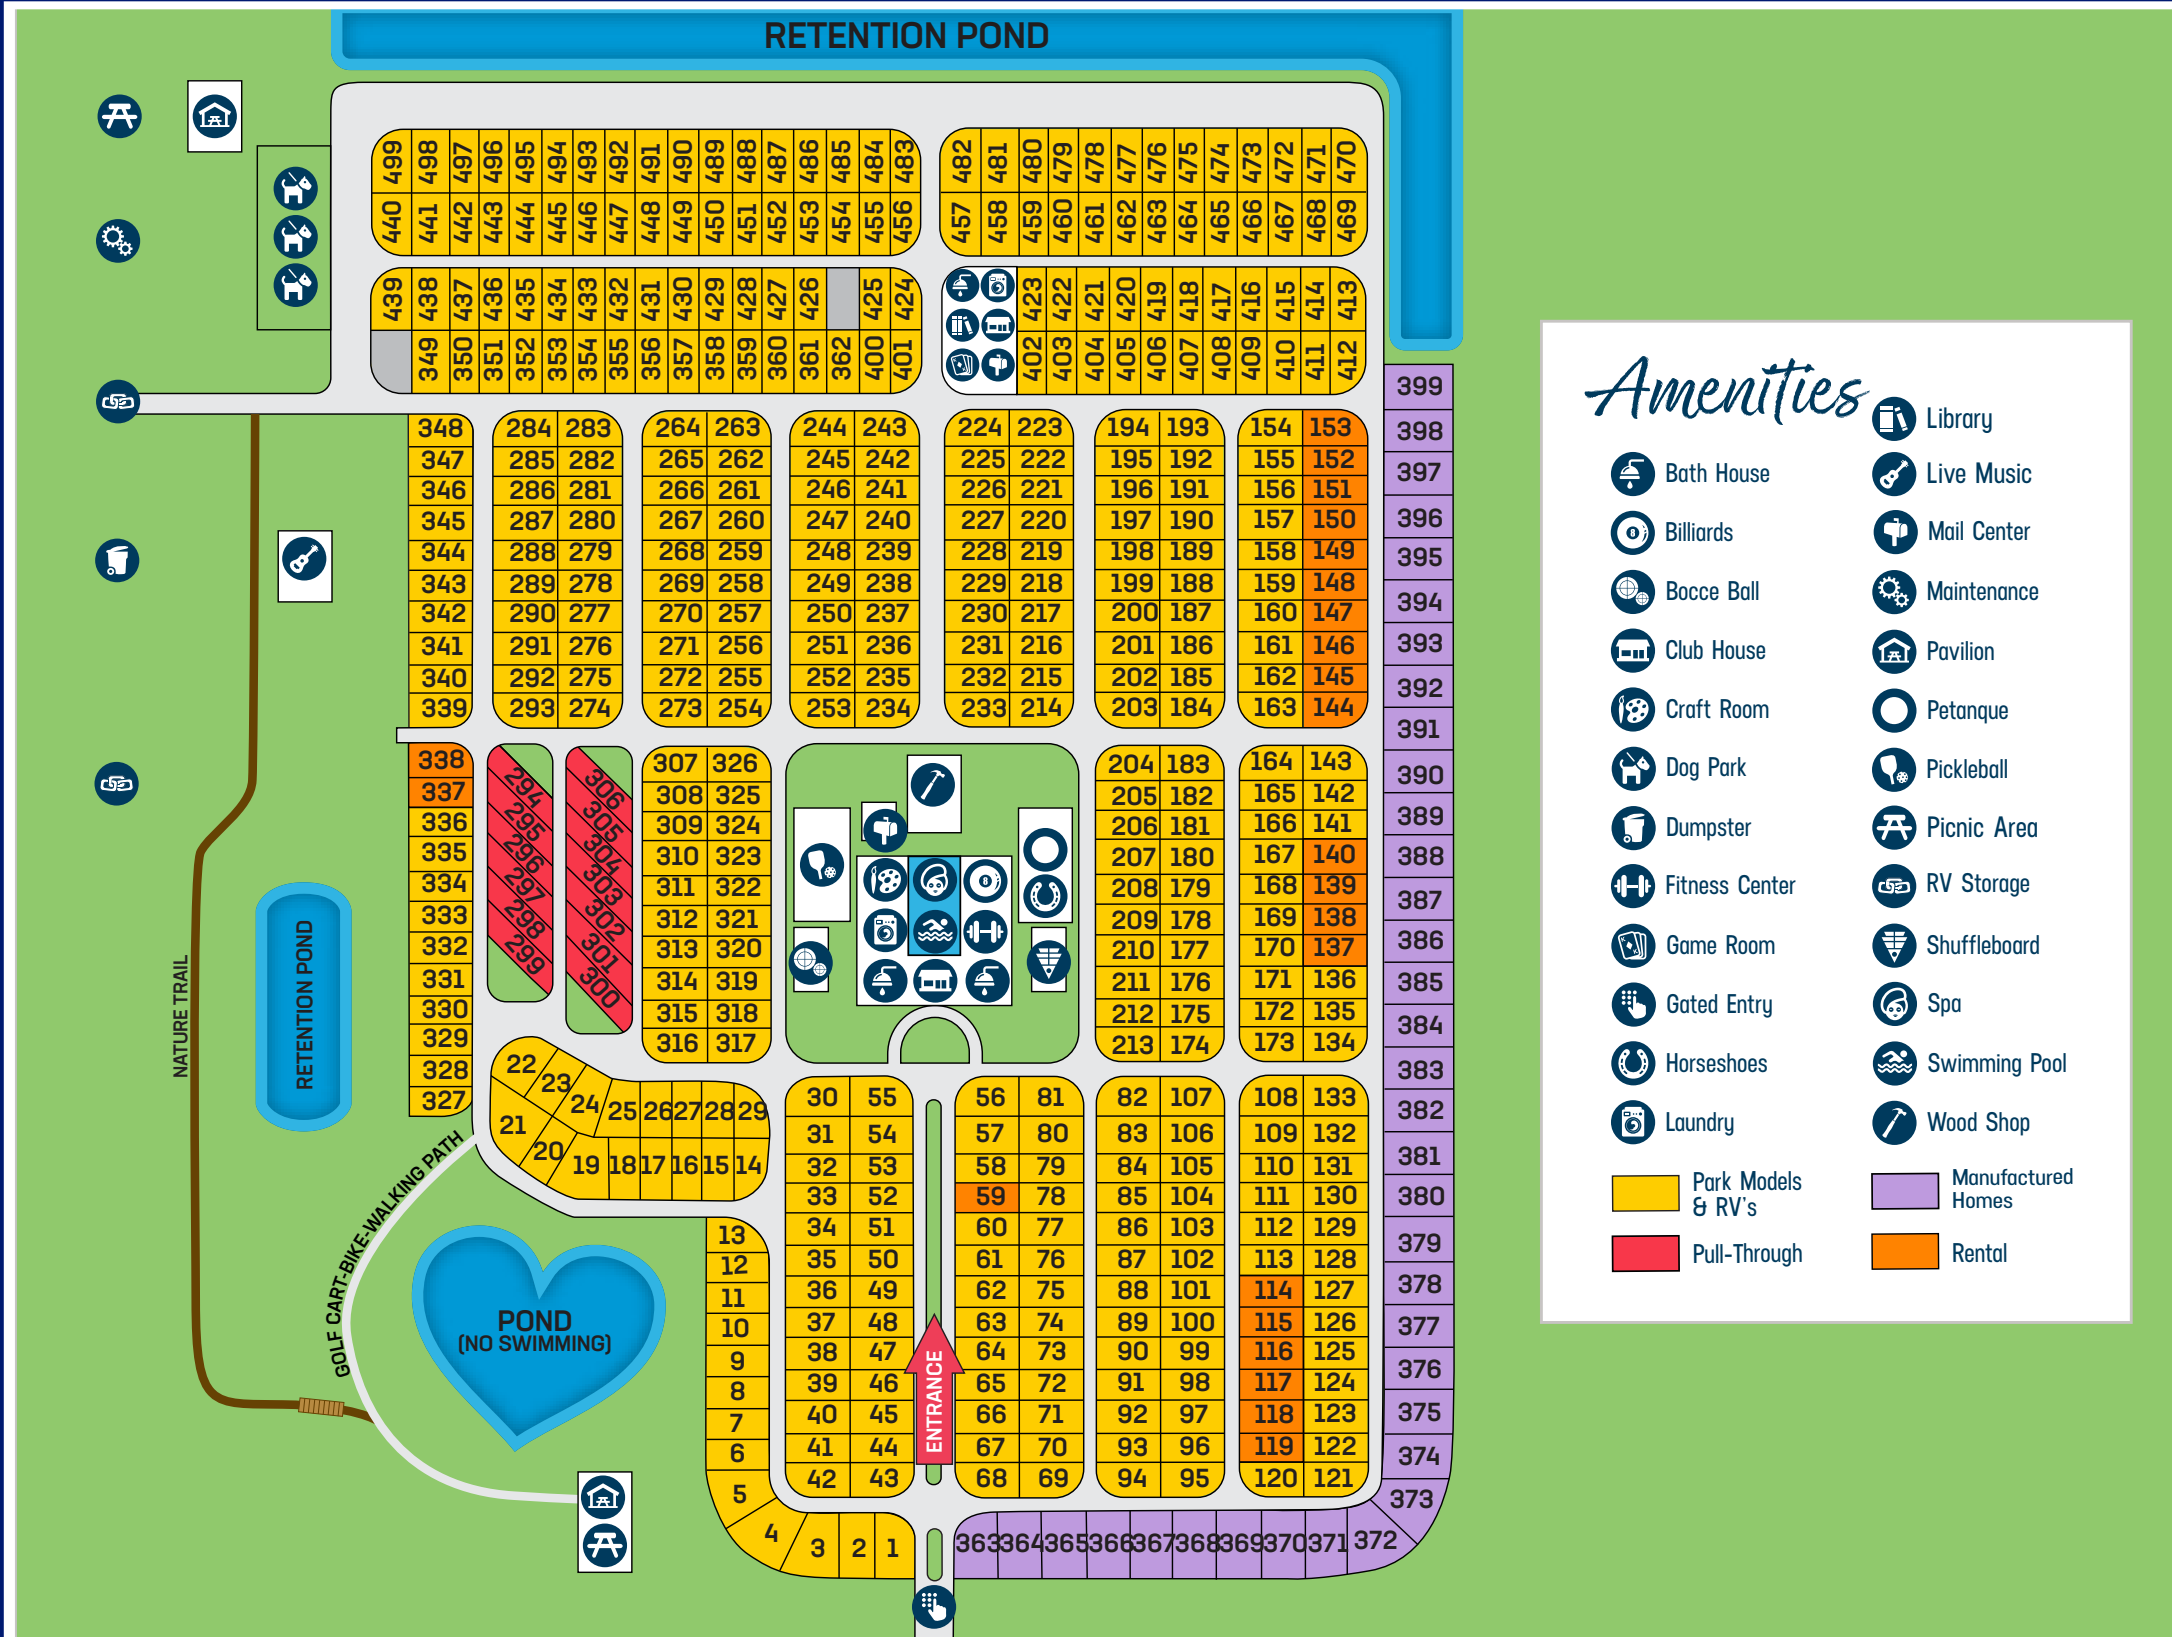

Check-In | Out Times

RV Sites:
Check-in: 2 p.m. | Check-out: 11 a.m.

Vacation Rentals:
Check-in: 4 p.m. | Check-out: 11 a.m.

Site #

WiFi Password

700 County Road 630A
Frostproof, FL 33843
(863) 635-7541
rainbowresortrv.com

For emergencies dial 911

Amenities

- Bath House
- Billiards
- Bocce Ball
- Club House
- Craft Room
- Dog Park
- Dumpster
- Fitness Center
- Game Room
- Gated Entry
- Horseshoes
- Laundry
- Library
- Live Music
- Mail Center
- Maintenance
- Pavilion
- Petanque
- Pickleball
- Picnic Area
- RV Storage
- Shuffleboard
- Spa
- Swimming Pool
- Wood Shop

- Park Models & RV's
- Pull-Through
- Manufactured Homes
- Rental