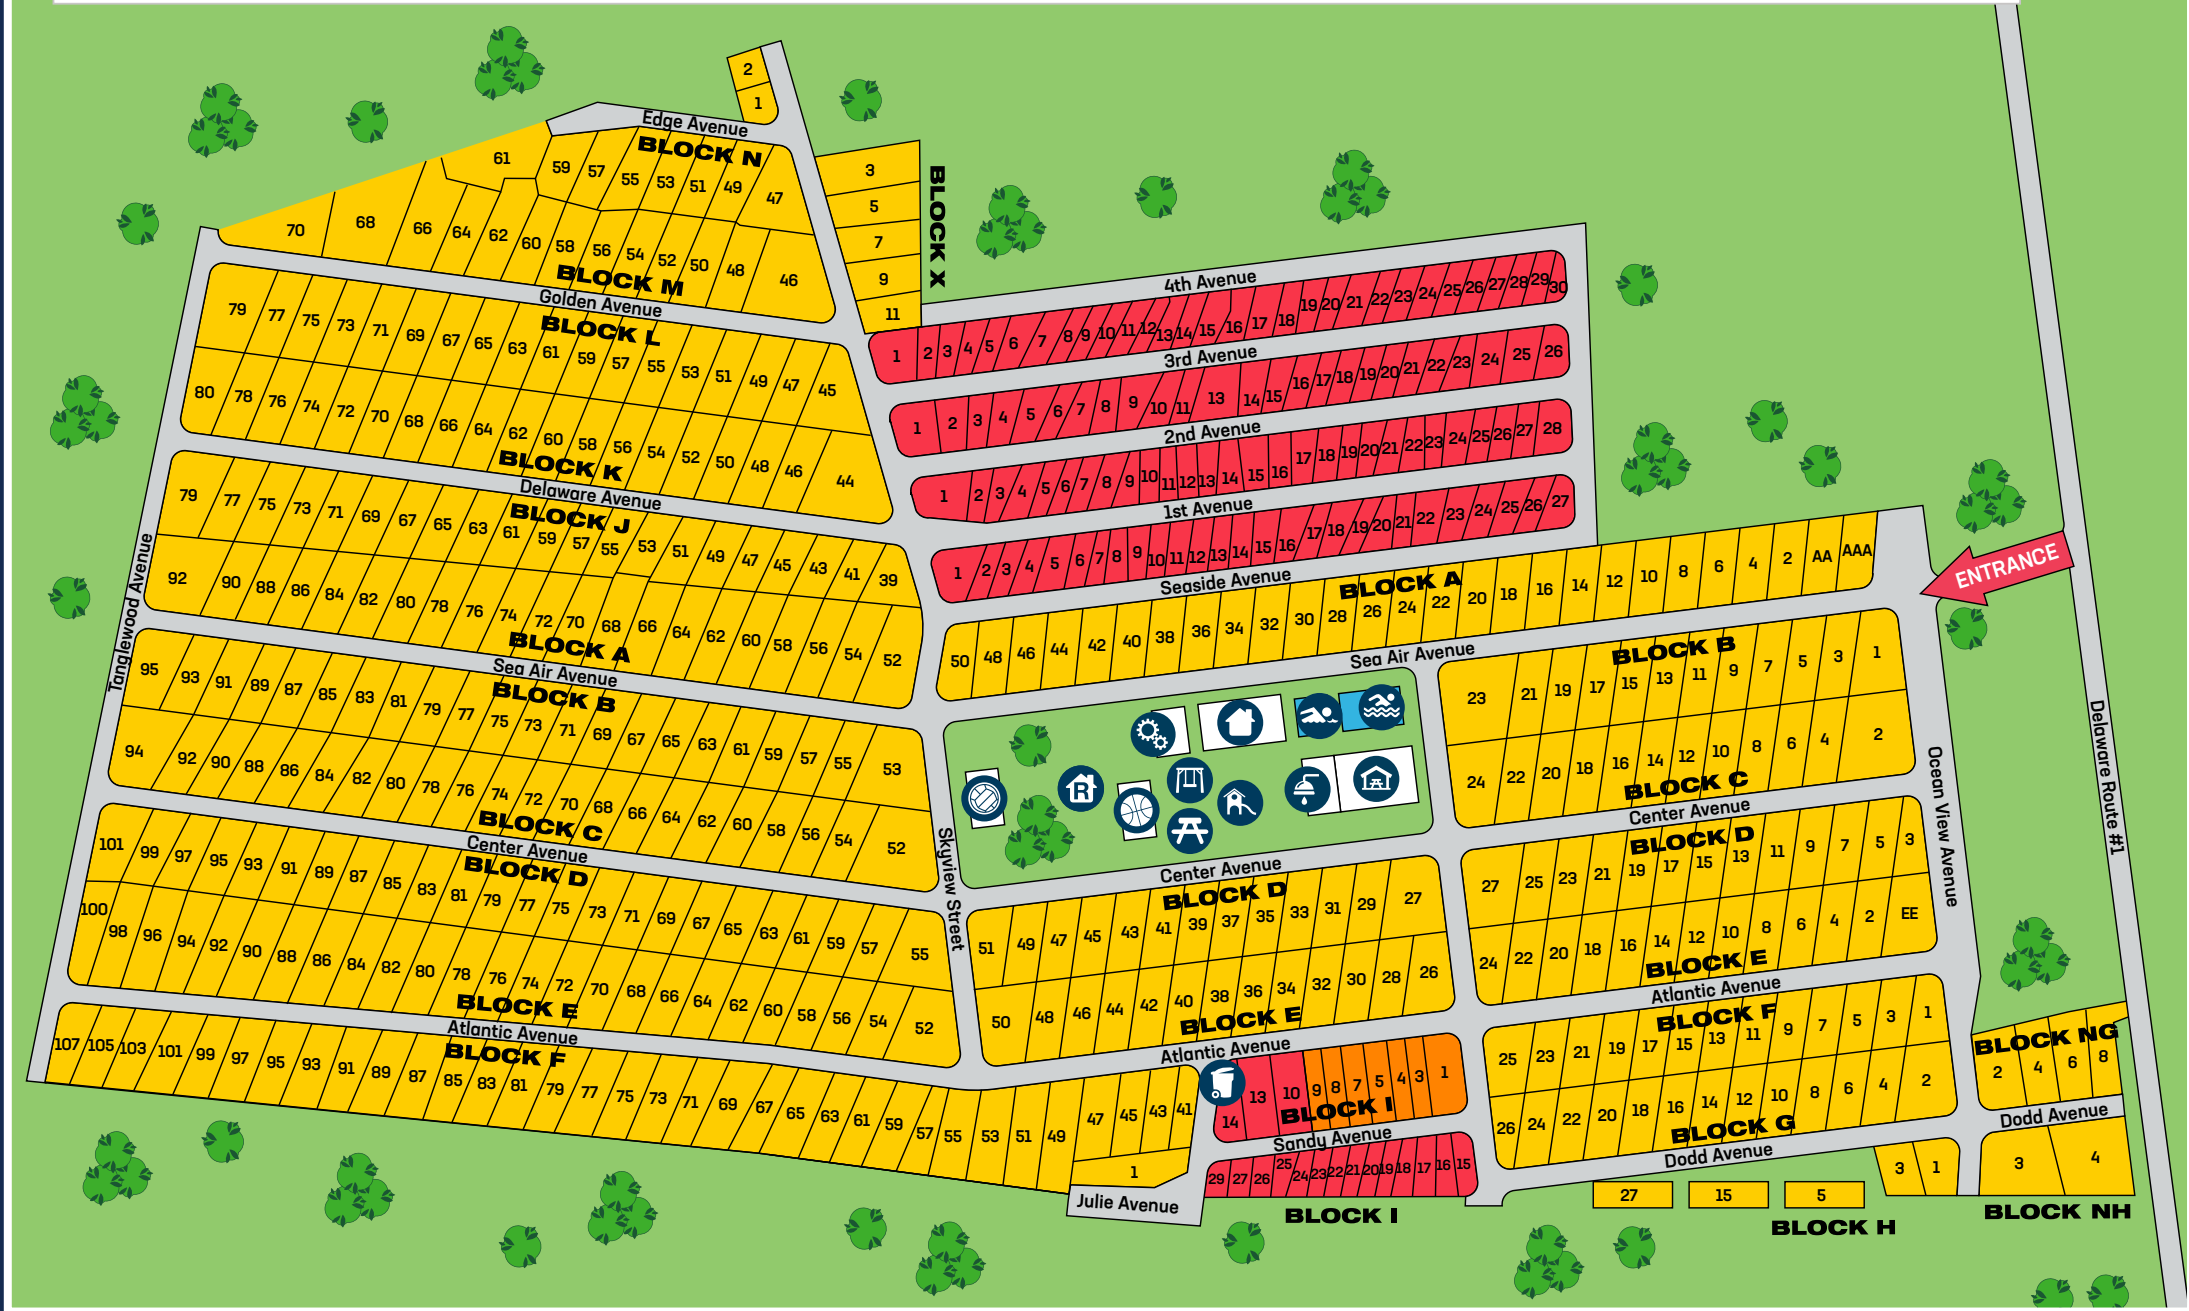

Amenities

- Basketball Court
- Office
- Picnic Tables
- Swings
- Yardwaste Dumpster
- Manufactured Homes
- Bath House
- Pavilion
- Recreation Area
- Volleyball
- Seasonal RV Sites
- Maintenance Garage
- Playground
- Swimming Pool
- Wading Pool
- Overnight RV Sites

All Age Resort
Seasonal (April 15 - November 15)

Office Hours

Monday - Friday: 8 a.m. - 5 p.m.
 Saturday: 9 a.m. - 1 p.m.
 Sunday: Closed

Check-In | Out Times

RV Sites:
 Check-in: 3 p.m. | Check-out: 11 a.m.

Site #

WiFi Password

19837 Sea Air Ave
 Rehoboth Beach, DE 19971
(302) 227-8118
seaairvillage.com

For emergencies dial 911

**REFER YOUR FRIENDS & FAMILY
 EARN YOUR REWARD**

ReferSun.com

**See website for program details.*