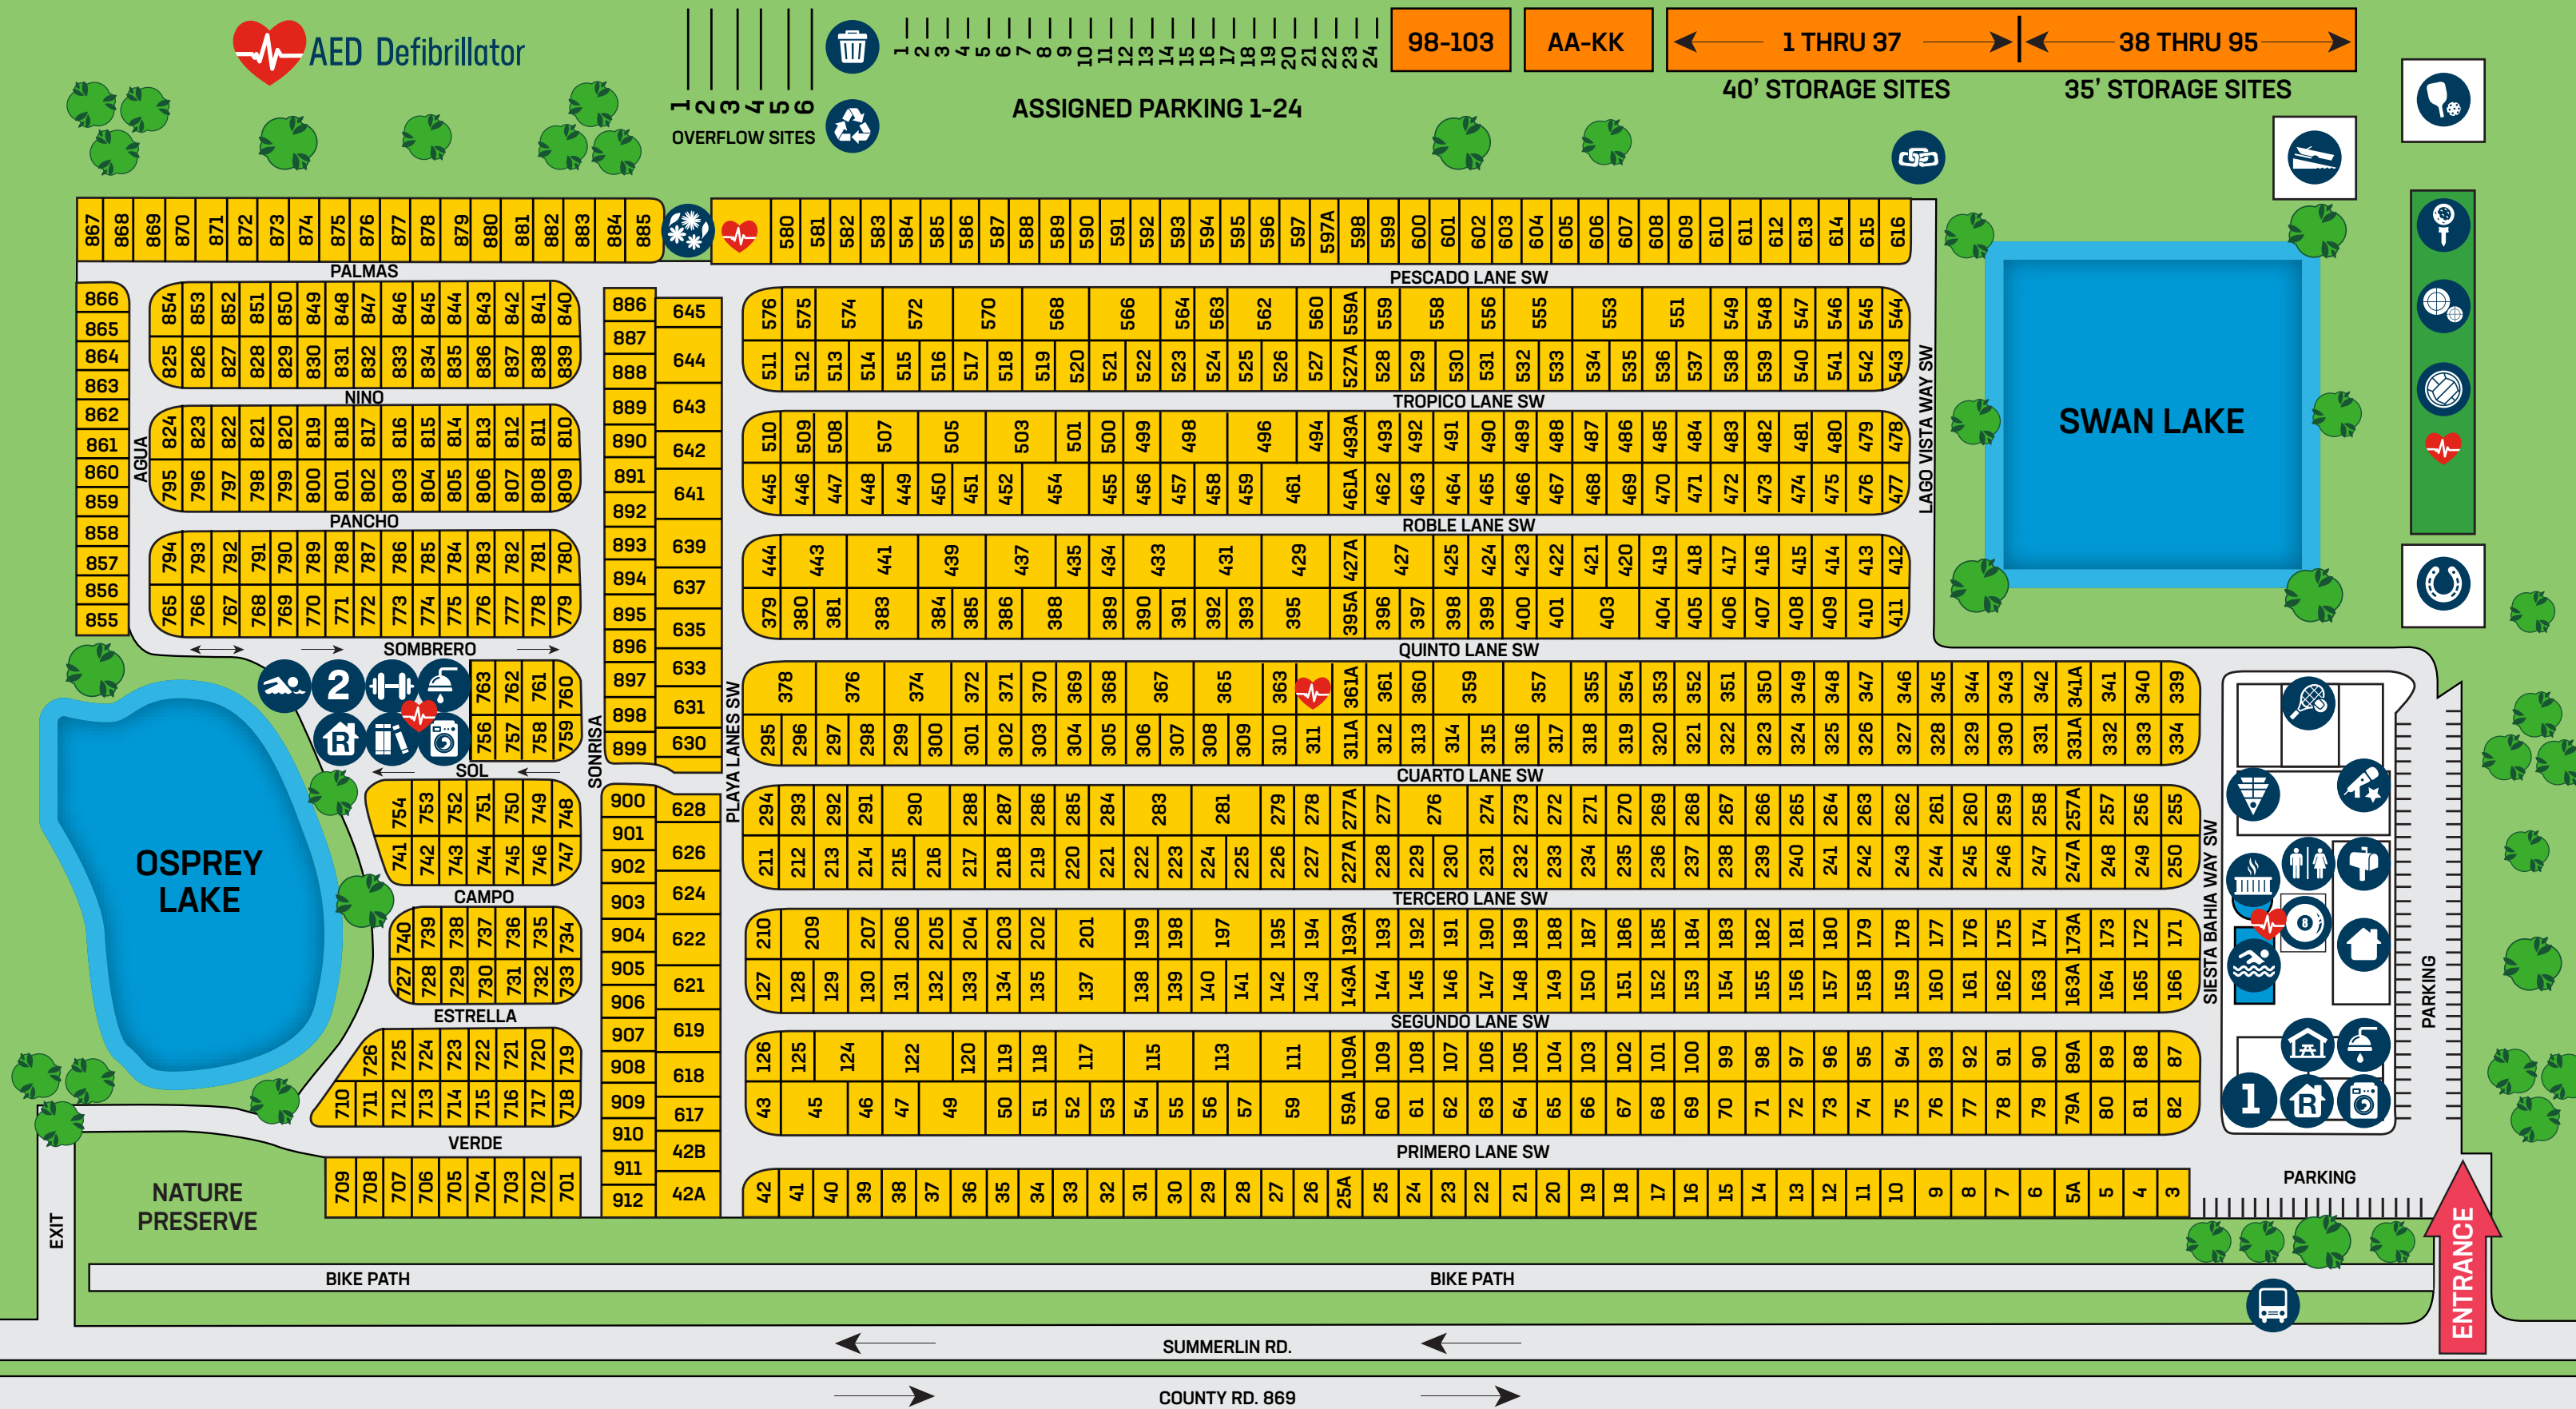

Check-In | Out Times

RV Sites:
Check-in: Noon | Check-out: 11 a.m.

Vacation Rentals:
Check-in: 3 p.m. | Check-out: 10 a.m.

WiFi Password

19333 Summerlin Road
Fort Myers, FL 33908
(888) 316-5070
siestabay.com

For emergencies dial 911

Site #

Share the **SUN**
Referral Program

REFER YOUR
FRIENDS & FAMILY
EARN YOUR REWARD

ReferSun.com

**See website for program details.*

Amenities

- Billiards
- Butterfly Garden
- Fitness Room
- Garbage
- Laundry
- Library
- Patio
- Recycling
- Shuffleboard
- Volleyball
- Boat Wash
- Driving Range
- Horseshoes
- Mailbox
- Pickleball
- Restroom
- Sombbrero Hall
- Bocce Ball
- Fiesta Room
- Hot Tub
- Office/Sales/Activities
- Primero Hall
- RV/Boat Storage
- Swimming Pool
- Rec Hall
- Showers
- Tennis