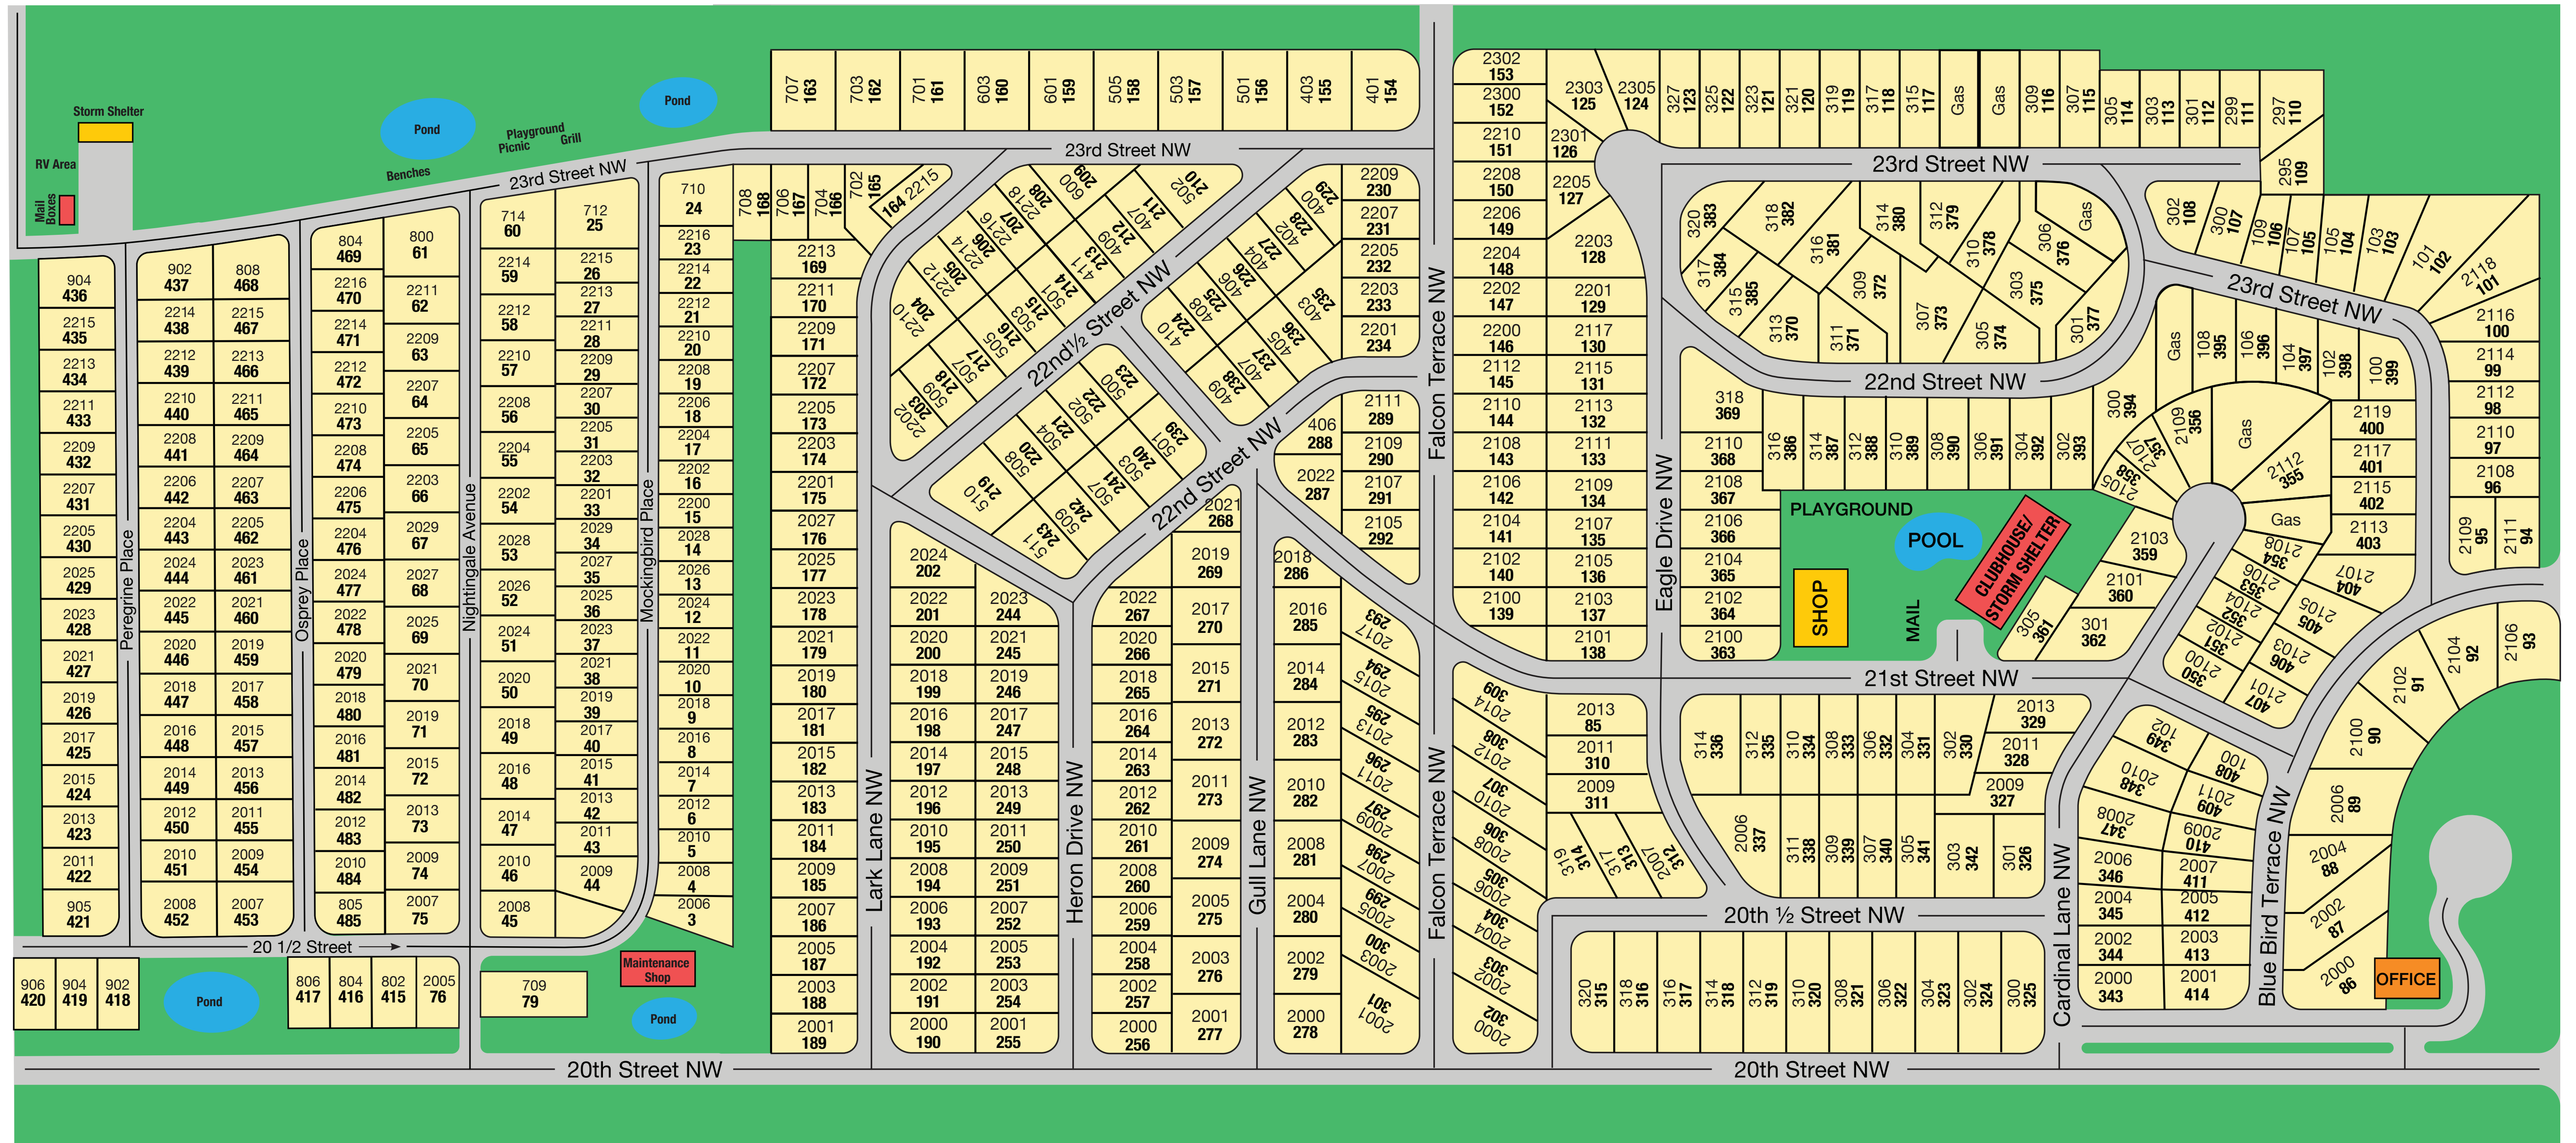

NORTHRIDGE PLACE

SOUTHERN HILLS

105 20th St. NW • Stewartville, MN 55976 • Phone: (507) 533-4743
www.northridgeplace.com • www.southernhillsmn.com