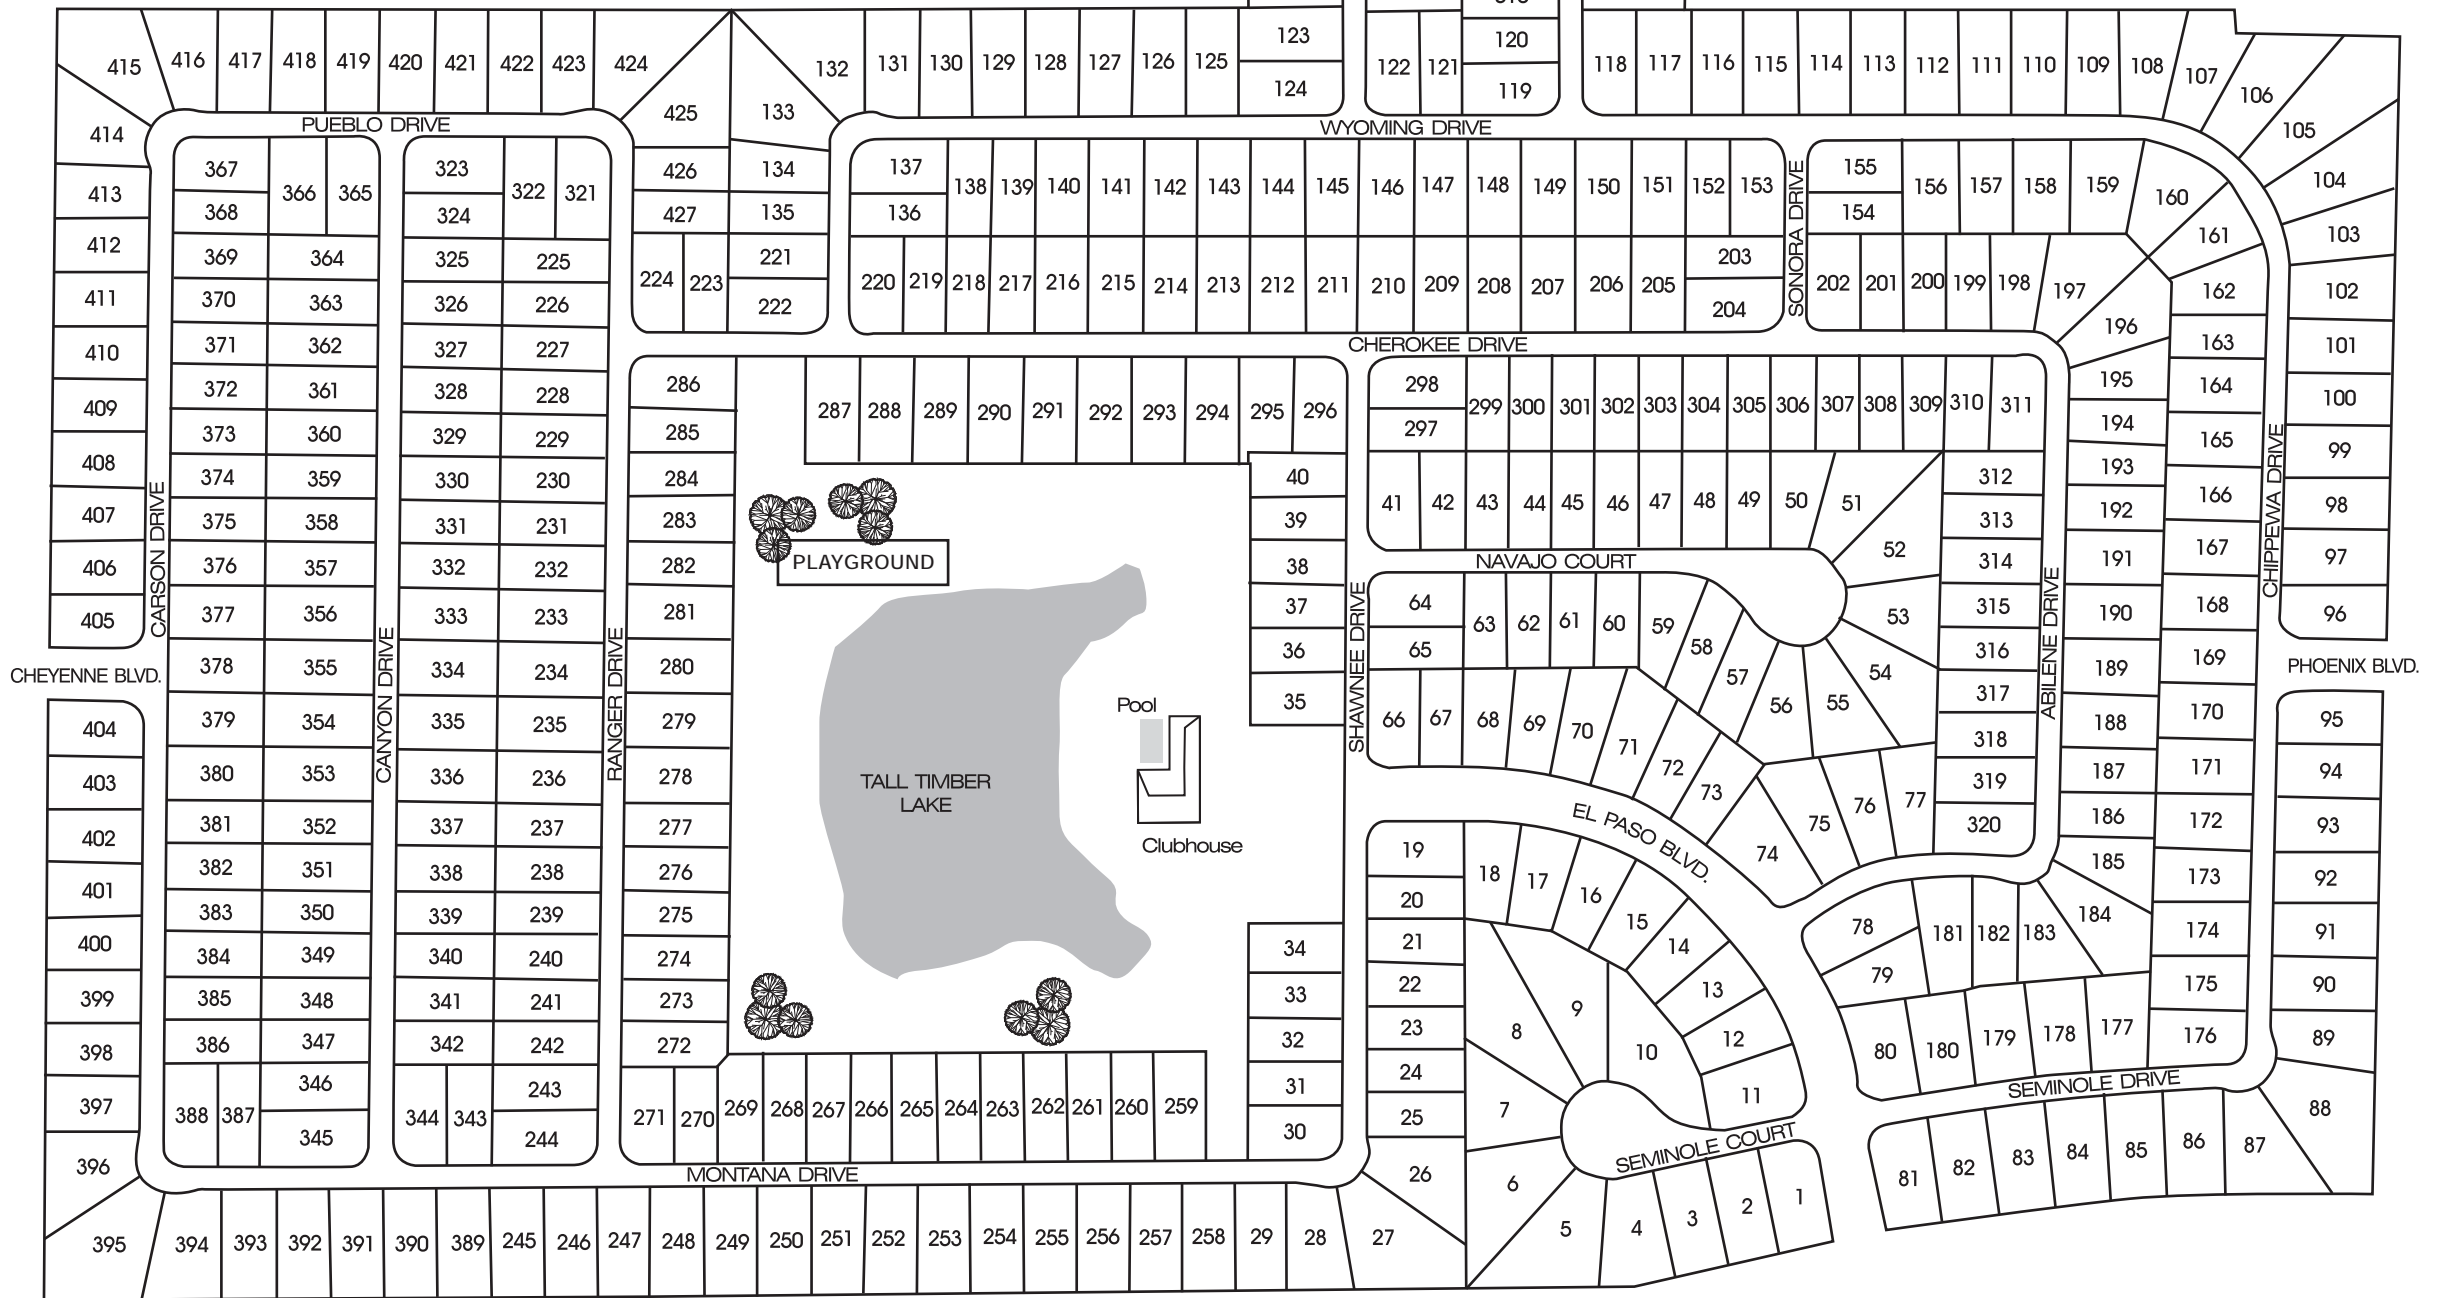

WEST VILLAGE

ESTATES

7040 Shawnee

Romulus, MI 48174

www.westvillageestates.com

(888)706-1868

Fax: (734) 728 - 1429

BASKETBALL COURT