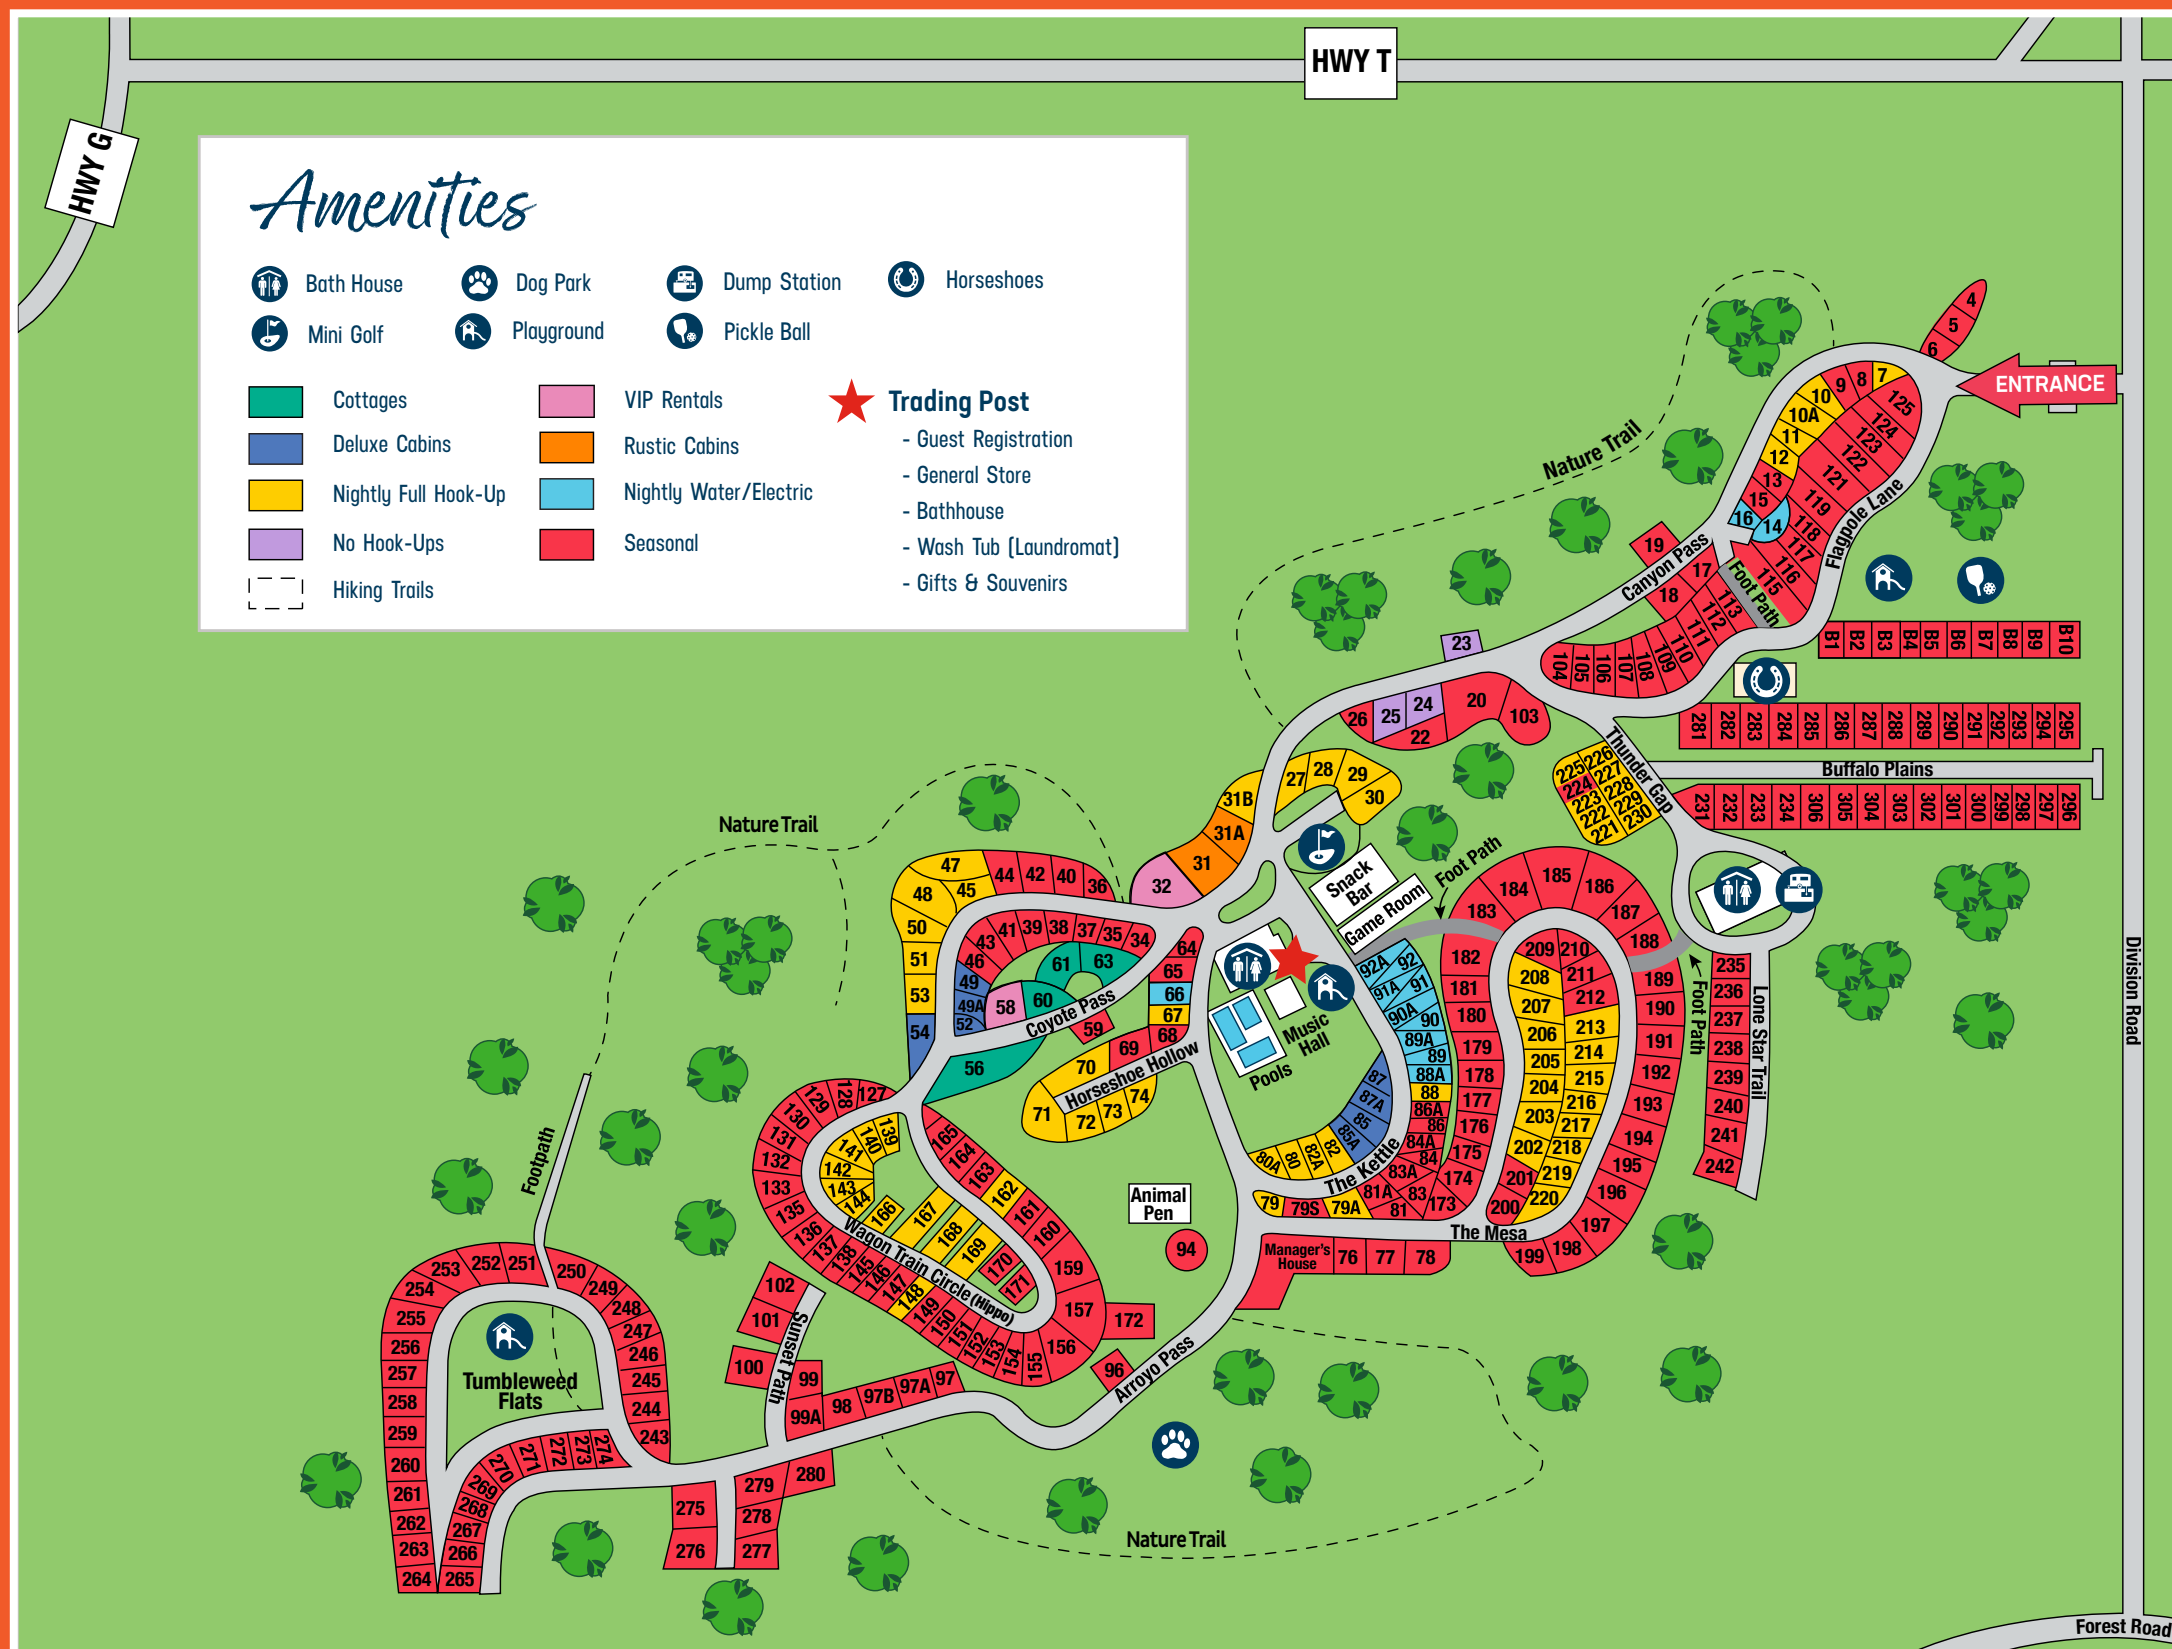

WESTWARD HO
RV RESORT & CAMPGROUND

All Age Resort
Seasonal (April 15 - October 15)

Office Hours

April 15 - May 23
September 2 - October 15
Monday - Thursday: 9 a.m. - 4 p.m.
Sunday: 9 a.m. - 2 p.m.

May 24 - September 1
Monday - Thursday: 9 a.m. - 6 p.m.
Friday - Saturday: 9 a.m. - 8 p.m.
Sunday: 9 a.m. - 4 p.m.

Check-In | Out Times

RV Sites:
Check-in: 2 p.m. | Check-out: 1 p.m.

Vacation Rentals:
Check-in: 4 p.m. | Check-out: 11 a.m.

Site #

WiFi Password

N5456 Division Rd
Glenbeulah, WI 53023
(866) 361-9917
westwardhocampresort.com

For emergencies dial 911

Sun
RV RESORTS®
SunRVResorts.com

Share the **SUN**
Referral Program

REFER YOUR FRIENDS & FAMILY
EARN YOUR REWARD

ReferSun.com

*See website for program details.