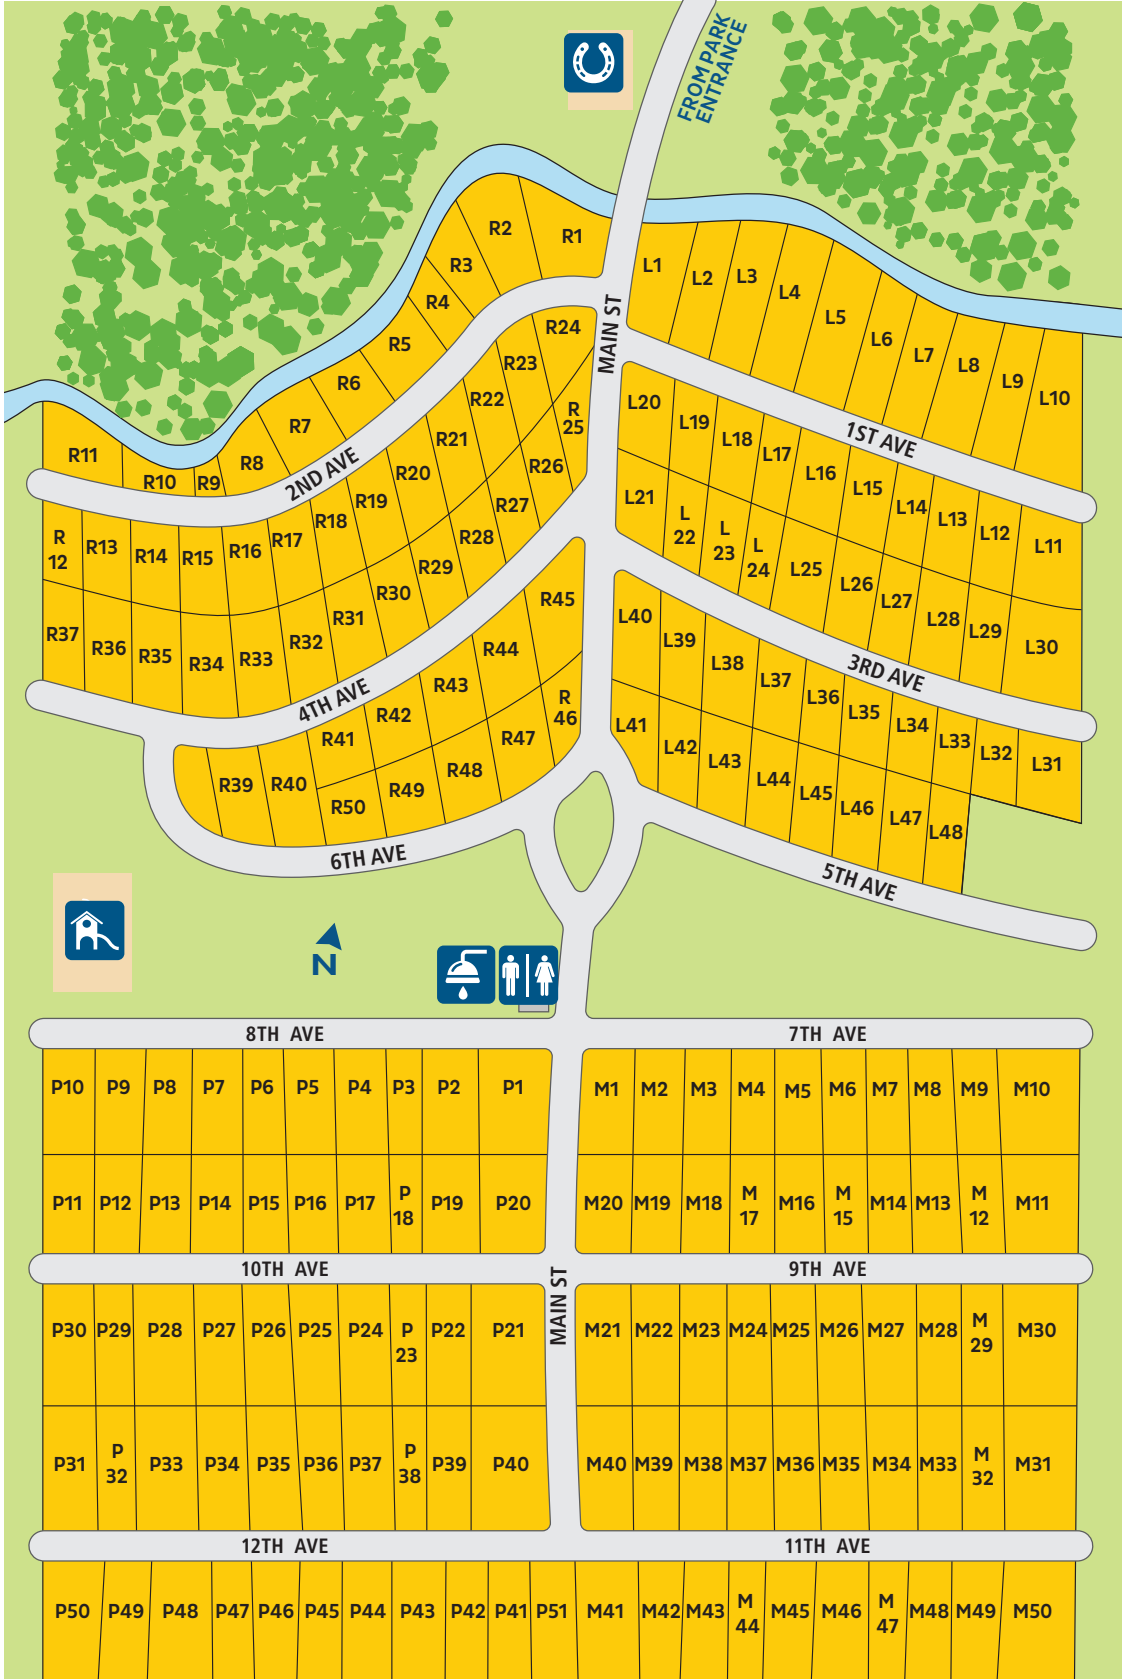

Gulliver's Lake RV Resort
 792 Safari rd.
 Millgrove, ON LOR 1V0
 905-659-7300
 gulliverslake@suncommunities.com
 gulliverslake.com

YOUR SITE #

Map Legend

Seasonal Sites

Amenities

Washrooms

Playground

Horseshoe Pits

Showers

10
KM/H

THE SPEED LIMIT IN THIS COMMUNITY IS 10 KM/H.

COMMUNITY REQUIRES AN ACCESS CARD.