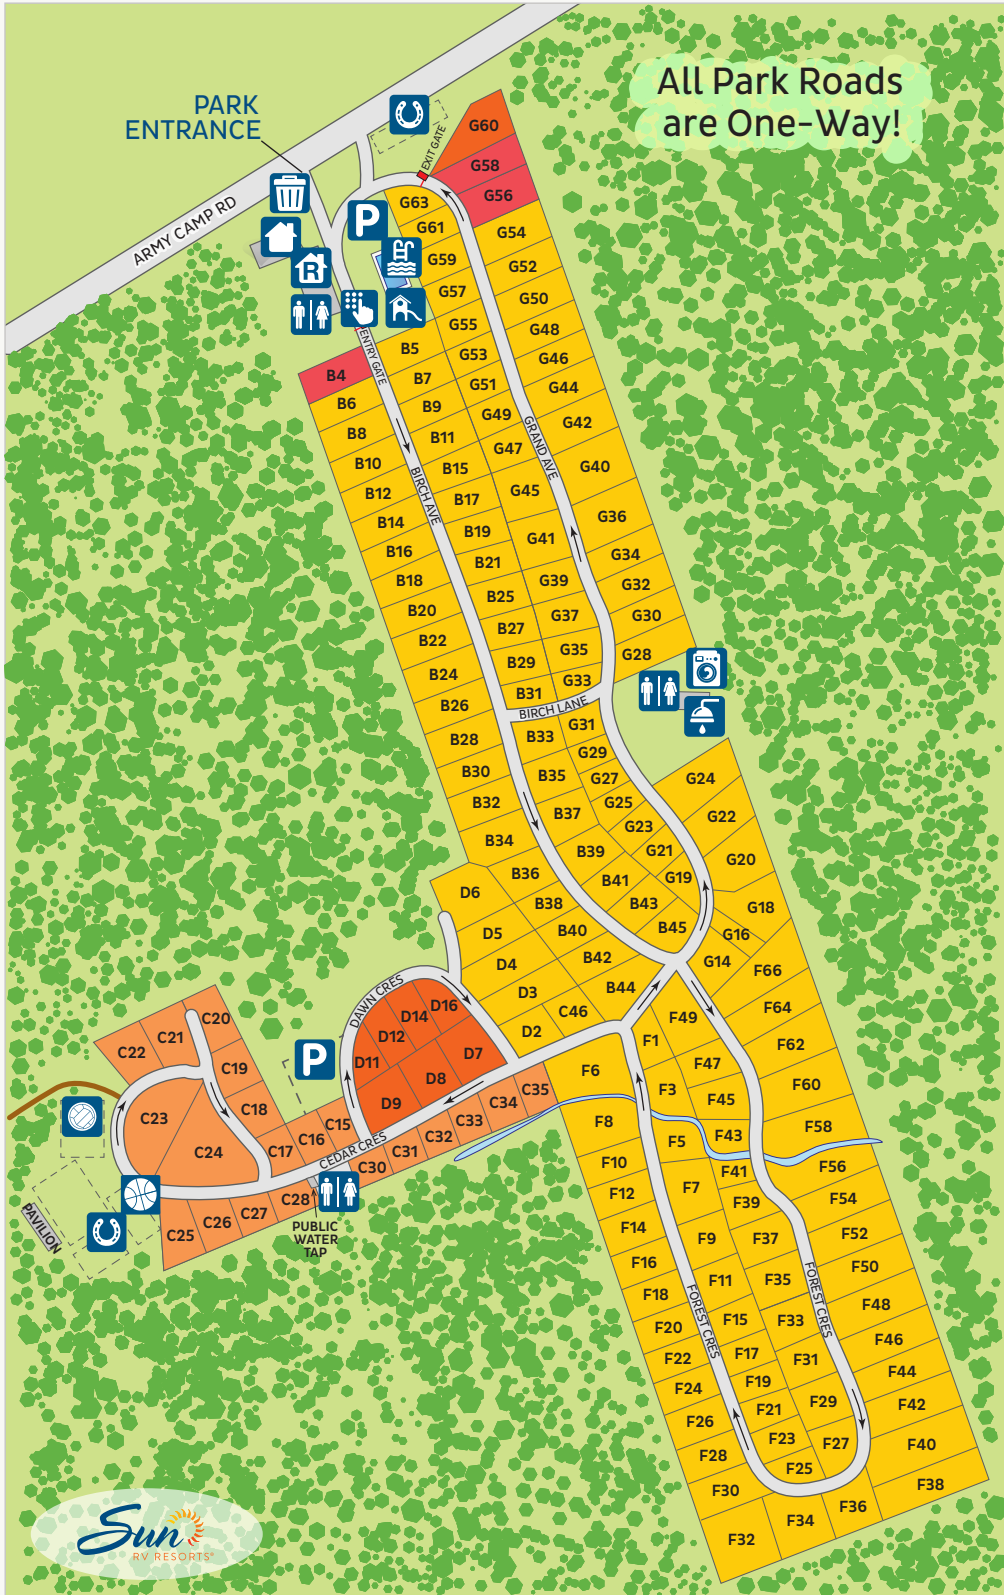

SILVER BIRCHES
RV RESORT & CAMPGROUND

Silver Birches RV Resort
9537 Army Camp Rd.
Lambton Shores, ON N0N 1J3
519-243-2480
silverbirches@suncommunities.com
silverbirchespark.com

YOUR SITE #

Map Legend

- Seasonal Site
- Overnight Unserved
- Overnight Served
- Cabin/Cottage Rental

Amenities

- 30 AMP Sites
- Rec Hall
- Washrooms
- Laundry
- Heated Pool
- Playground
- Basketball
- Volleyball
- Horseshoes
- Parking
- Garbage & Recycle
- Office/Registration
- Showers

10 **KM/H** THE SPEED LIMIT IN THIS COMMUNITY IS 10 KM/H.

COMMUNITY REQUIRES AN ACCESS CARD.