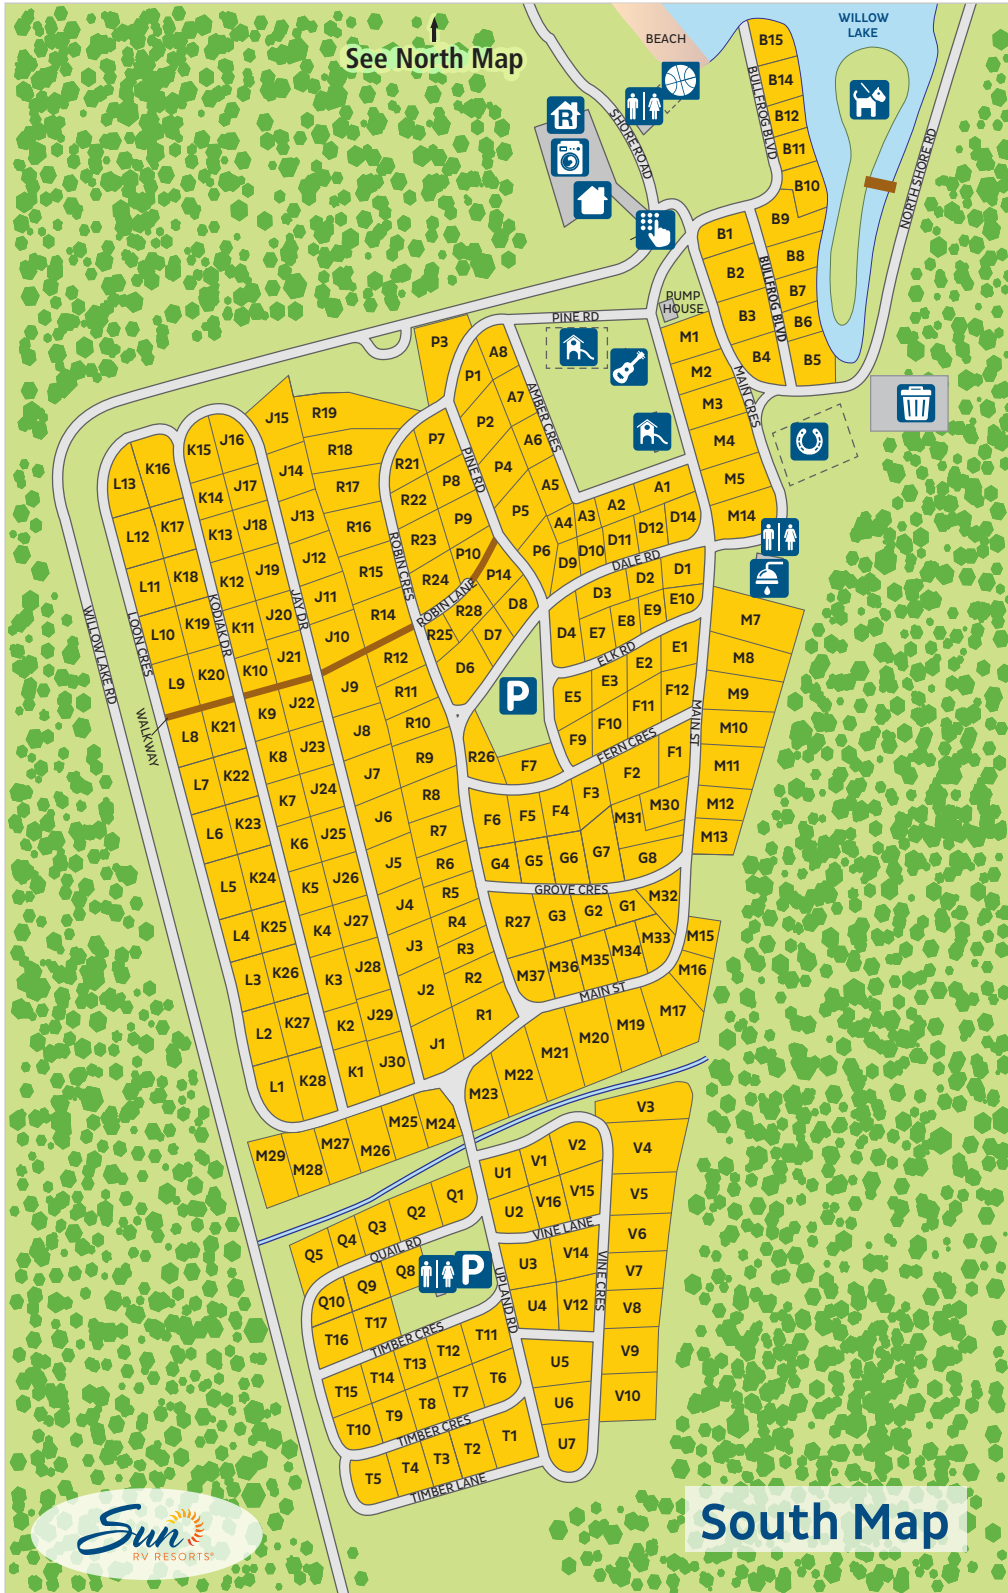

Willow Lake RV Resort
 14 Willow Lake Private Rd., RR#1
 Scotland, ON NOE 1R0
 519-446-2513
willowlake@suncommunities.com
willowlakervpark.com

YOUR SITE #

Map Legend

Seasonal Site

Amenities

- Recreation Hall
- Store & Office
- Library
- Washrooms
- Laundry
- Boat Ramp (non-motorized)
- Playground
- Cards
- Horseshoes
- Basketball
- Parking
- Restaurant Grill
- Band Stand (music)
- Garbage & Recycle
- Showers
- Dog Park

10 KM/H THE SPEED LIMIT IN THIS COMMUNITY IS 10 KM/H.

COMMUNITY REQUIRES GATE CARD ACCESS.

Willow Lake
RV RESORT & CAMPGROUND

Willow Lake RV Resort
14 Willow Lake Private Rd., RR#1
Scotland, ON NOE 1R0
519-446-2513
willowlake@suncommunities.com
willowlakervpark.com

YOUR SITE #

Map Legend

 Seasonal Site

Amenities

-  Recreation Hall
-  Store & Office
-  Library
-  Washrooms
-  Laundry
-  Boat Ramp (non-motorized)
-  Playground
-  Cards
-  Horseshoes
-  Basketball
-  Parking
-  Restaurant Grill
-  Band Stand (music)
-  Garbage & Recycle
-  Showers
-  Dog Park

10  THE SPEED LIMIT IN THIS COMMUNITY IS 10 KM/H.

 COMMUNITY REQUIRES GATE CARD ACCESS.

South Map