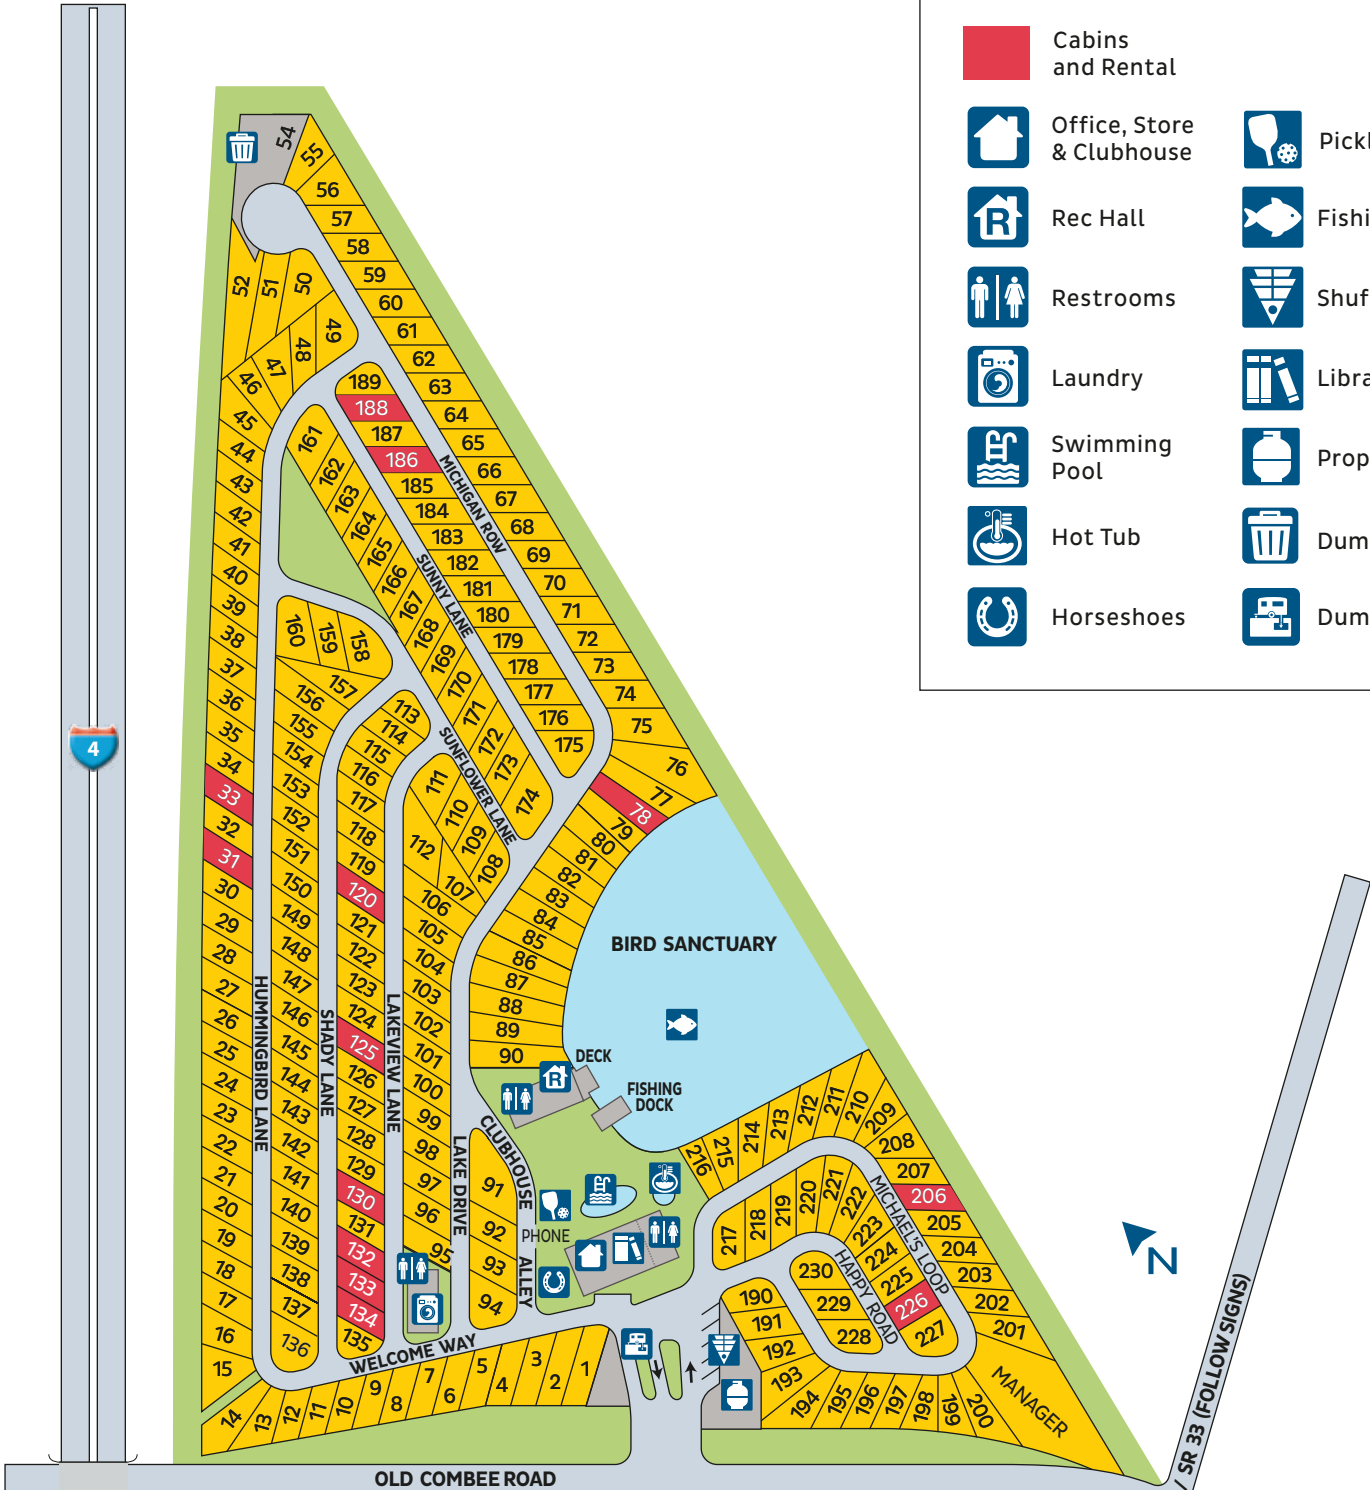

	RV/PM Sites		Pickle Ball
	Cabins and Rental		Fishing
	Office, Store & Clubhouse		Shuffleboard
	Rec Hall		Library
	Restrooms		Propane
	Laundry		Dumpster
	Swimming Pool		Dump Station
	Hot Tub		
	Horseshoes		

10
MPH

THE SPEED LIMIT IN THIS COMMUNITY IS 10 MPH.