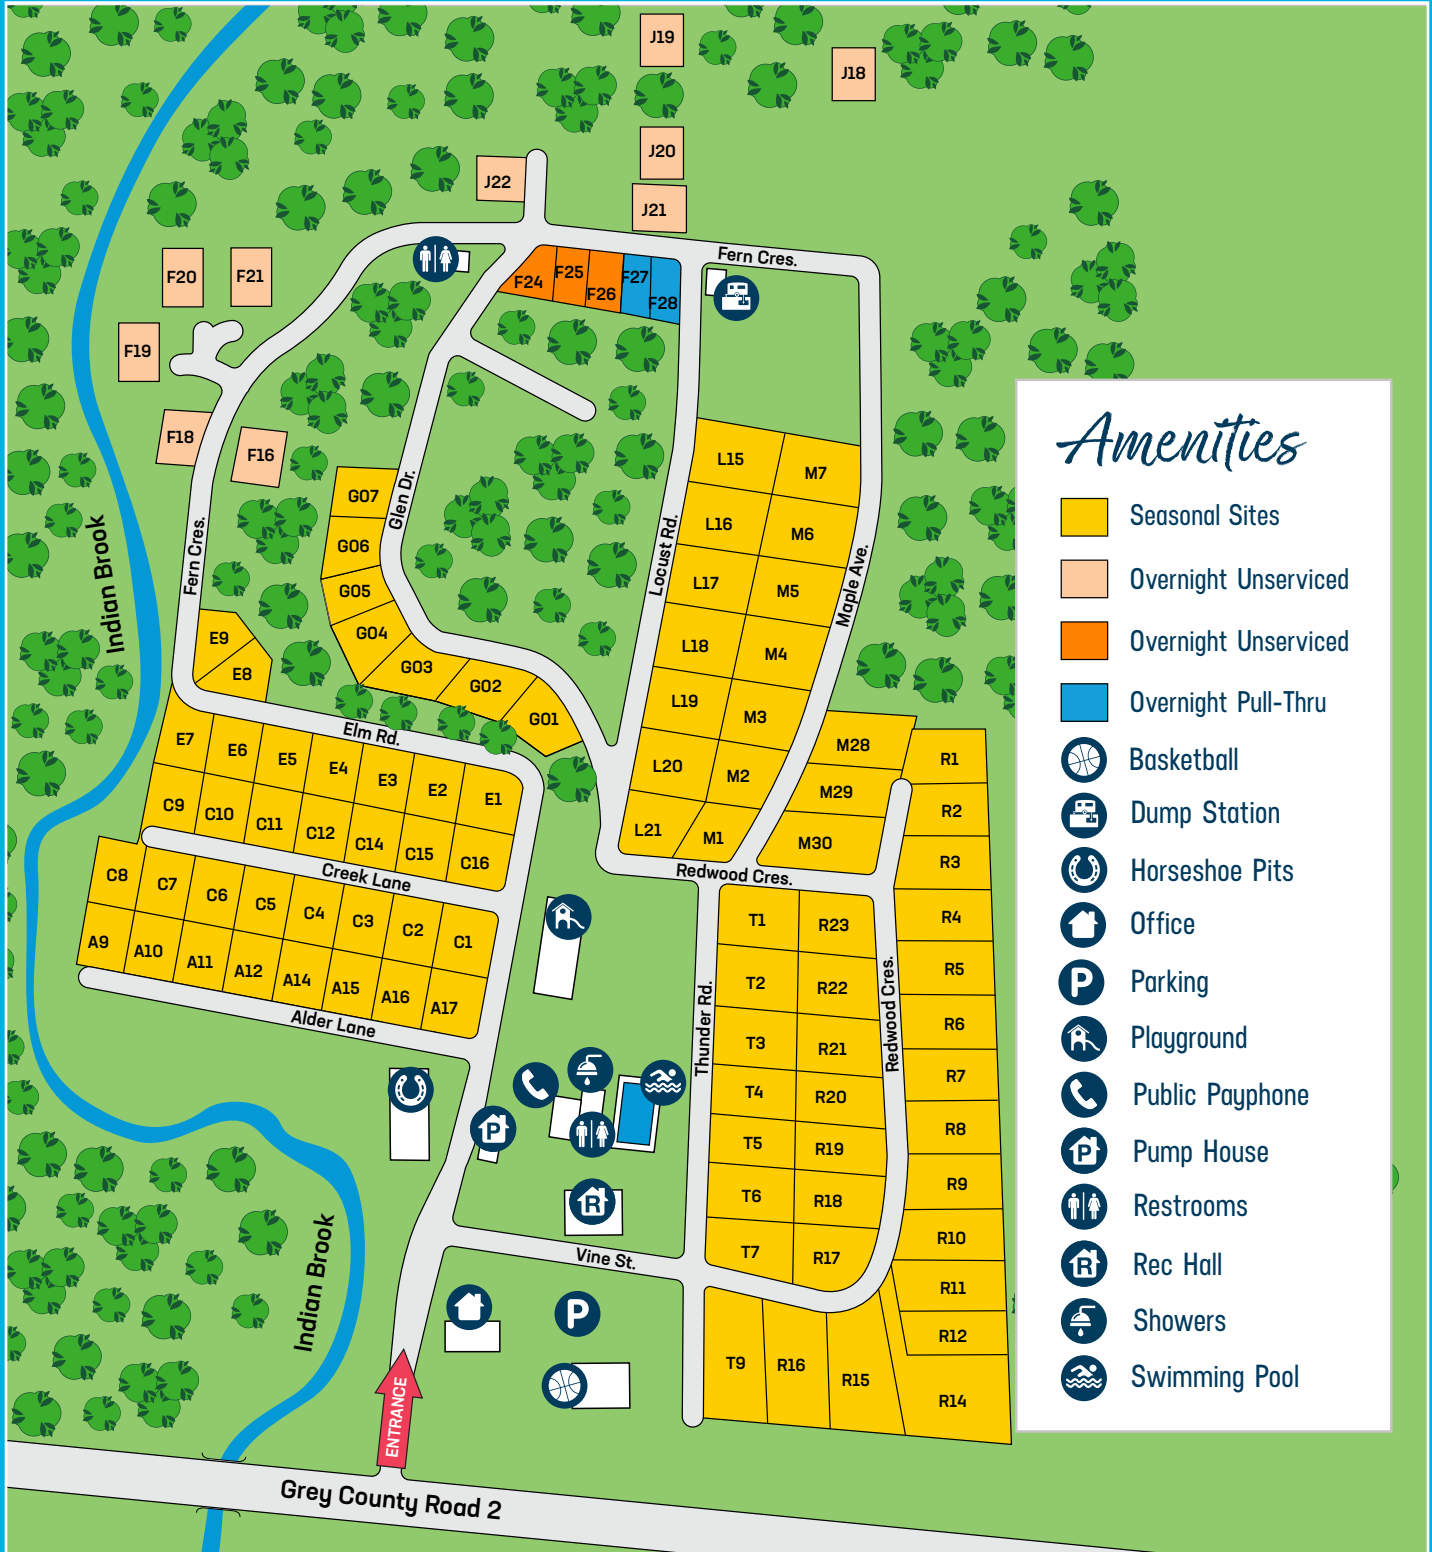

All Age Resort  
Seasonal (May 1 - October 31)

**Check-In | Out Times**

**RV Sites:**

Check-in: 1 p.m. | Check-out: Noon

**Vacation Rentals:**

Check-in: 4 p.m. | Check-out: 11 a.m.

**Site #:**

**WiFi Password:**

*Amenities*

- Seasonal Sites
- Overnight Unserviced
- Overnight Unserviced
- Overnight Pull-Thru
- Basketball
- Dump Station
- Horseshoe Pits
- Office
- Parking
- Playground
- Public Payphone
- Pump House
- Restrooms
- Rec Hall
- Showers
- Swimming Pool