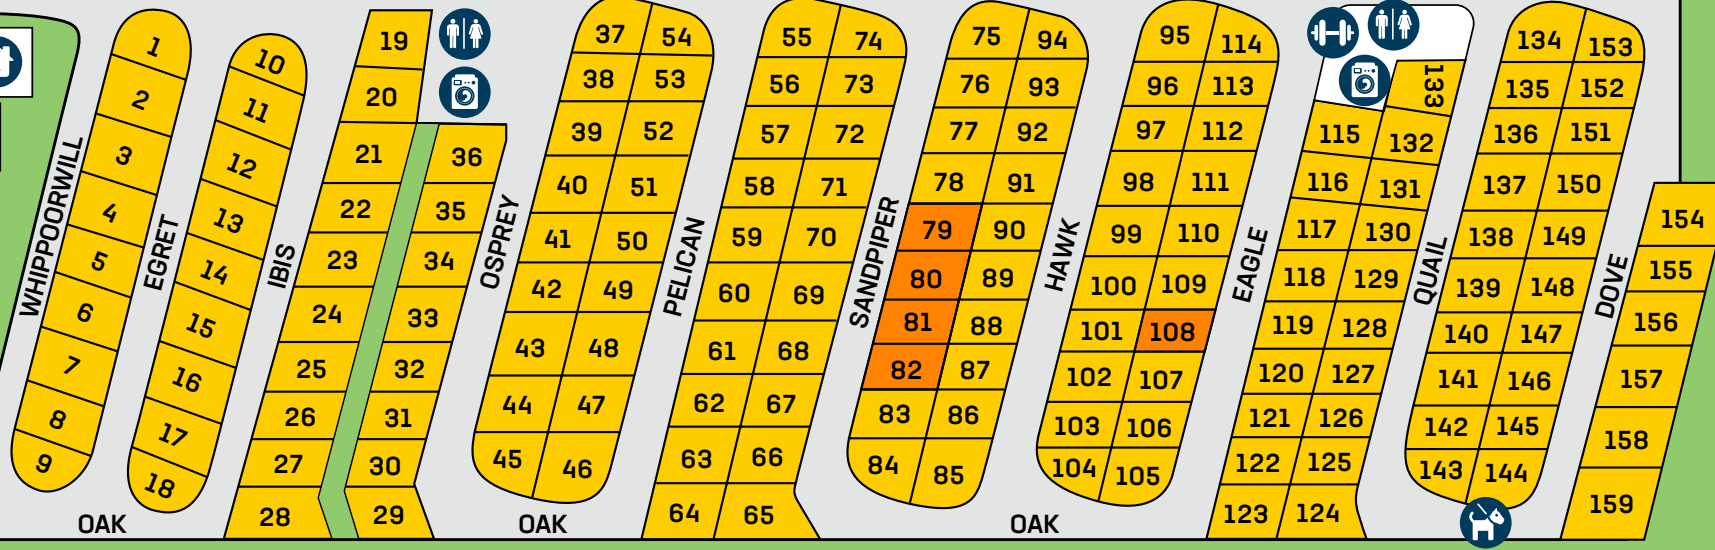

Sun
RV RESORTS®
SunRVResorts.com

Share
the **SUN**
Referral Program

REFER YOUR FRIENDS & FAMILY
EARN YOUR REWARD

ReferSun.com

*See website for program details.

Office Hours

October - April

Monday - Saturday: 9 a.m. - 5 p.m.
Sunday: 10 a.m. - 2 p.m.

May - September

Monday - Saturday: 9 a.m. - 5 p.m.
Sunday: Closed

Check-in | Out Times

RV Sites:

Check-in: 2 p.m. | Check-out: 11 a.m.

Vacation Rentals:

Check-in: 4 p.m. | Check-out: 11 a.m.

Site #

WiFi Password

2920 Alternate 19
Dunedin, FL 34698
(727) 784-3719
dunedinrvpark.com

For emergencies dial 911