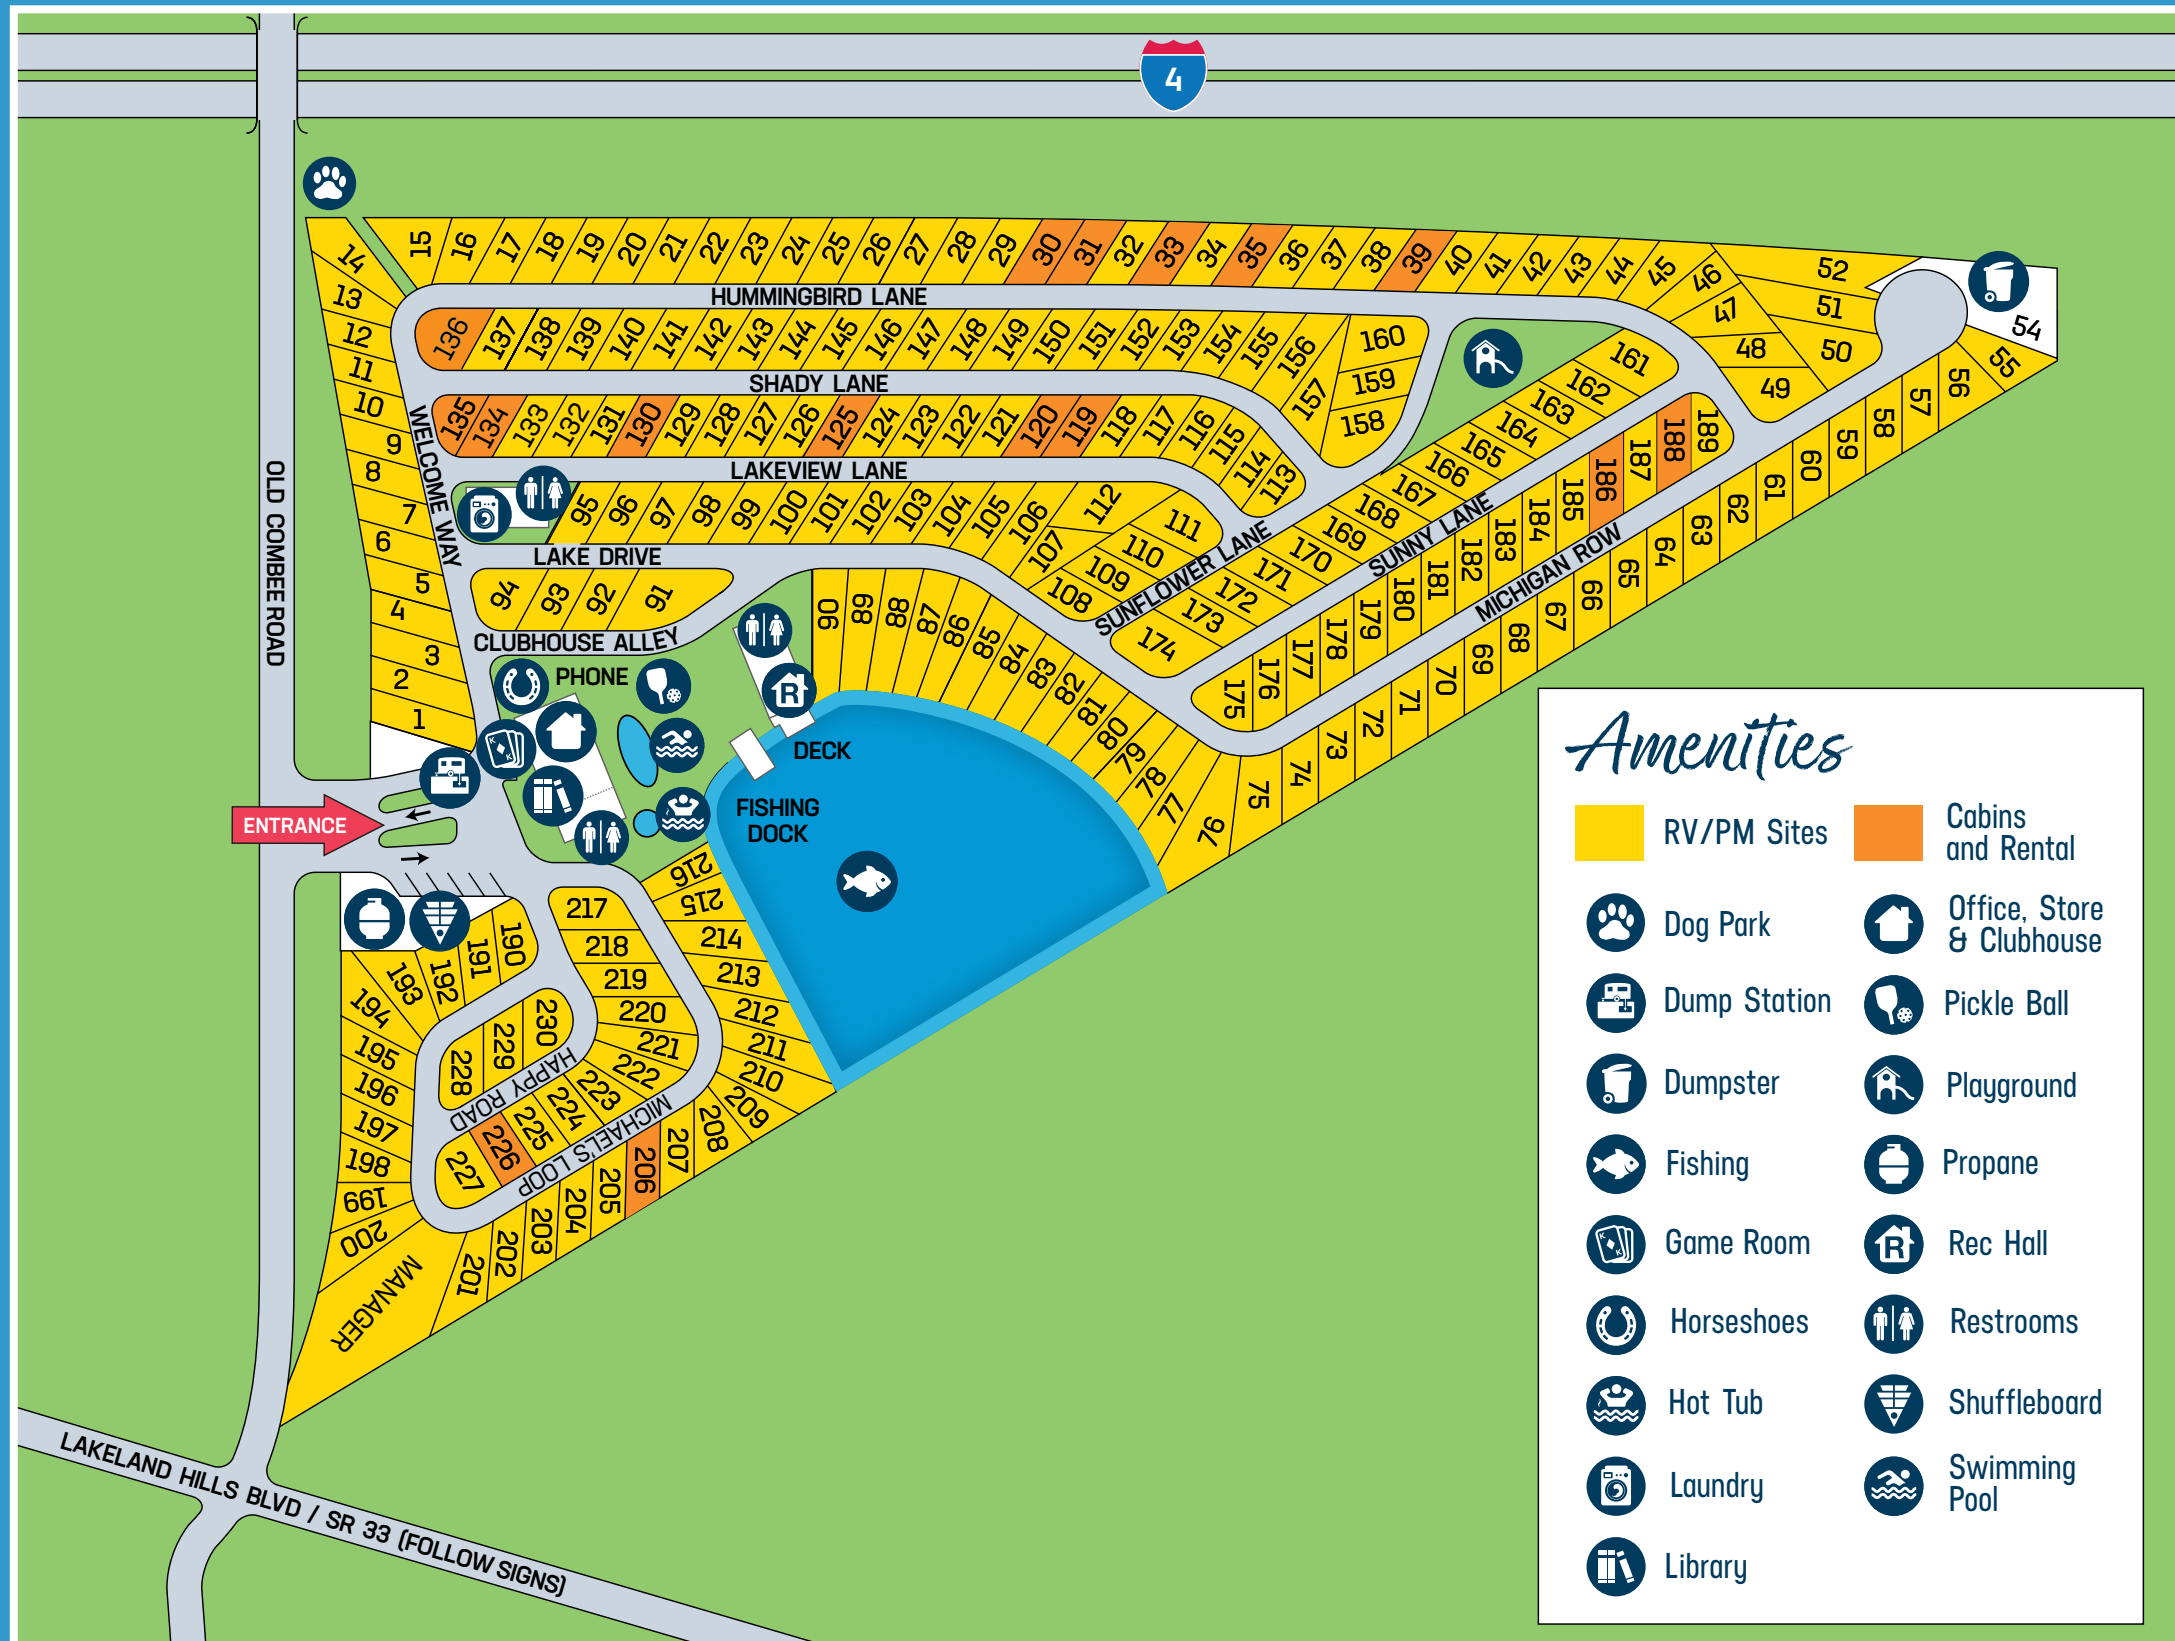

Check-In | Out Times

RV Sites:

Check-in: 11 a.m. | Check-out: 10 a.m.

Vacation Rentals:

Check-in: 11 a.m. | Check-out: 10 a.m.

Site #

WiFi Password

900 Old Combee Road
Lakeland, FL 33805
(863) 687-6146
lakelandrvresort.com

For emergencies dial 911

Amenities

RV/PM Sites	Cabins and Rental
Dog Park	Office, Store & Clubhouse
Dump Station	Pickle Ball
Dumpster	Playground
Fishing	Propane
Game Room	Rec Hall
Horseshoes	Restrooms
Hot Tub	Shuffleboard
Laundry	Swimming Pool
Library	