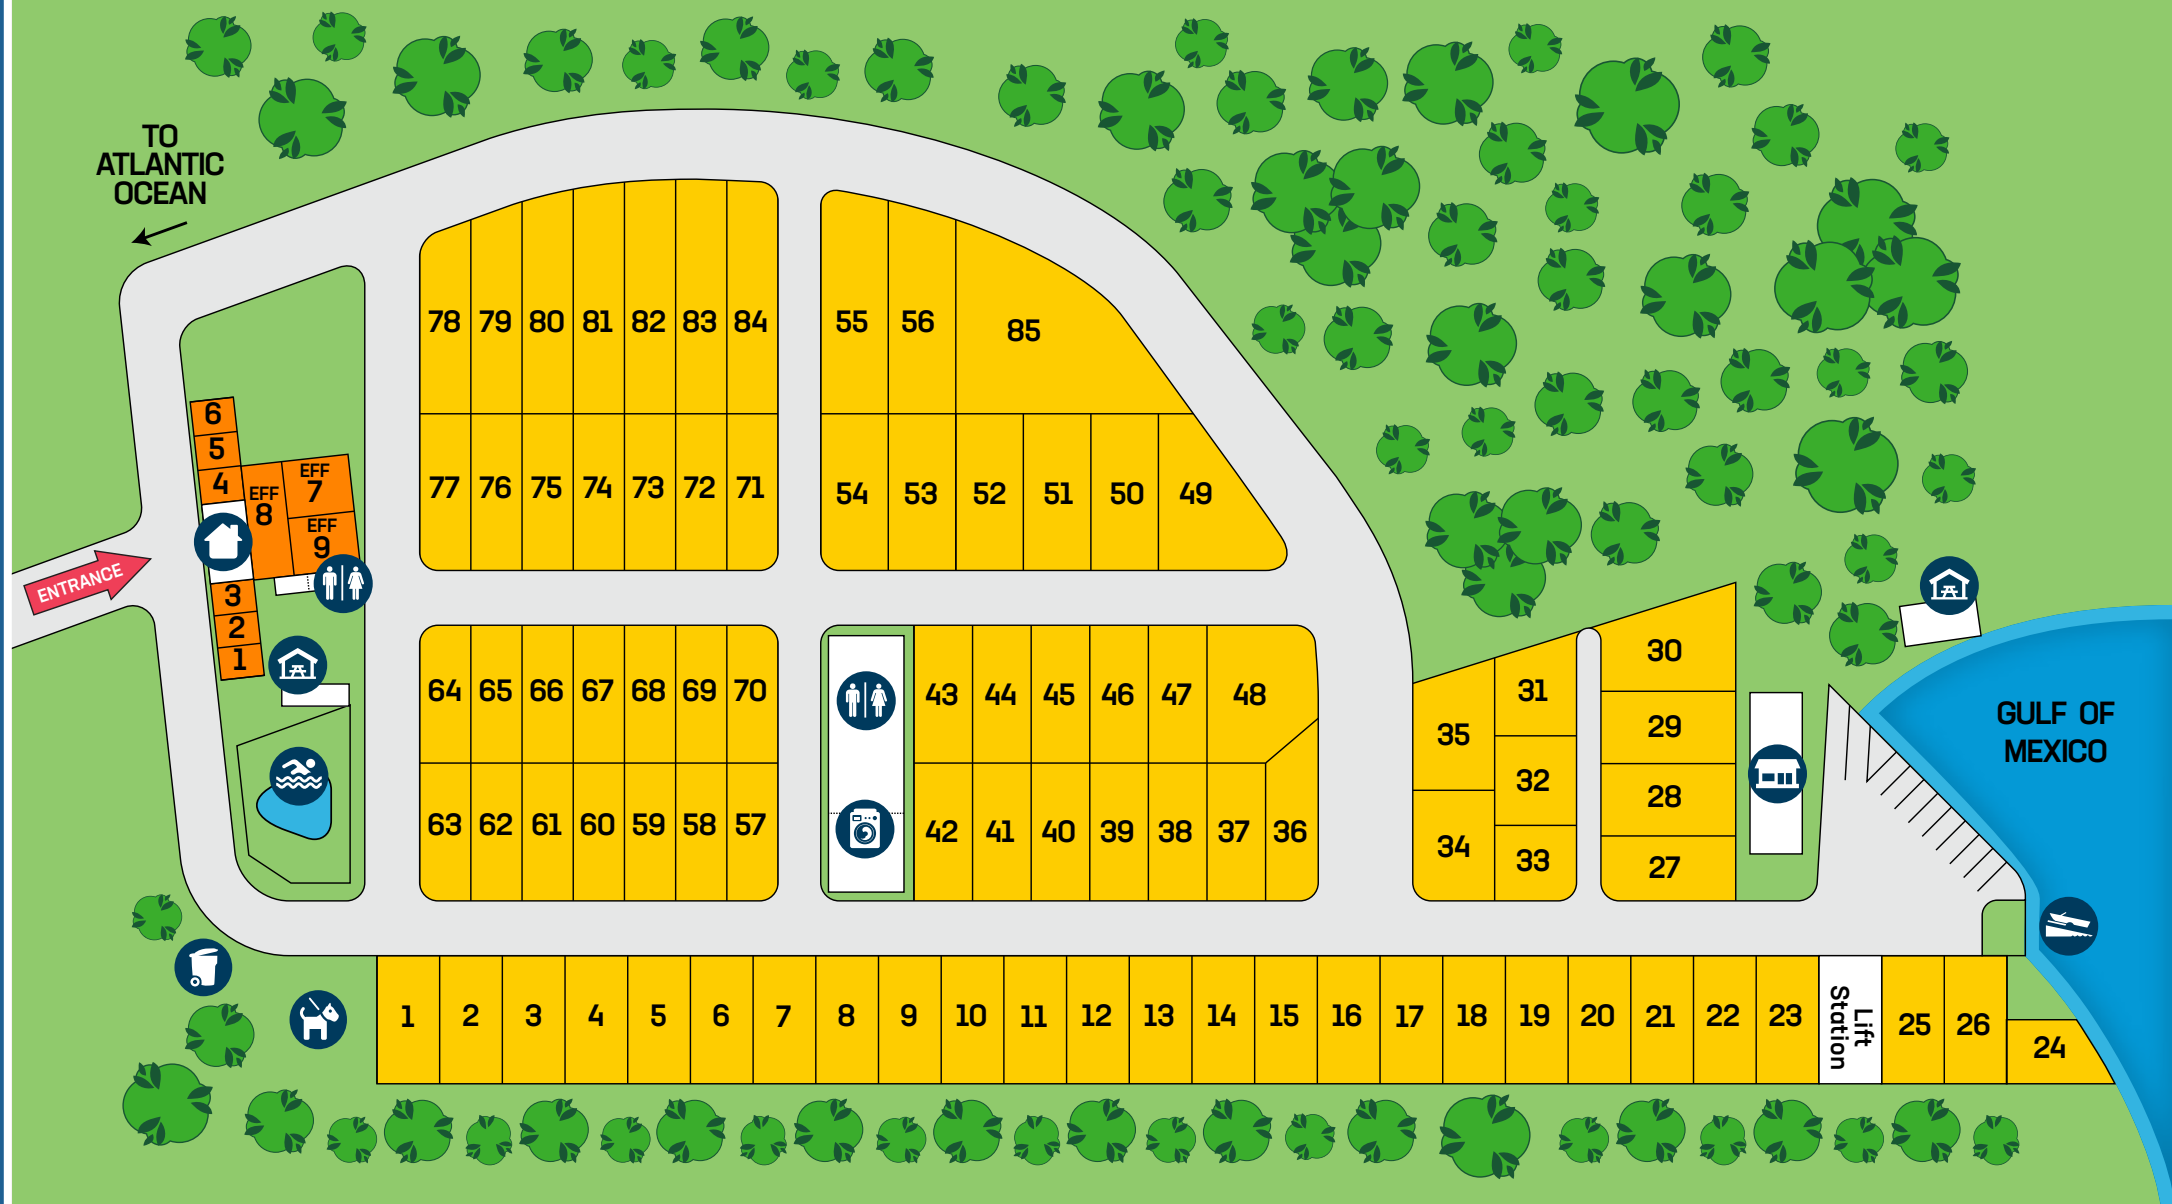

Amenities

-  RV Sites
-  Boat Ramp
-  Dog Walk
-  Office
-  Swimming Pool
-  Trash Corral
-  Motel Rooms
-  Clubhouse
-  Laundry
-  Restrooms & Showers
-  Tiki Hut Picnic Pavilion

All Age Resort
Year Round

Office Hours

All Year

Monday - Friday: 9 a.m. - 5:30 p.m.
Saturday: 9 a.m. - 11 a.m.
Sunday: 9 a.m. - 1 p.m.

Check-In | Out Times

RV Sites:

Check-in: 3 p.m. | Check-out: 11 a.m.

Motel:

Check-in: 3 p.m. | Check-out: 11 a.m.

Site #

WiFi Password

Sunshine

59151 Overseas Highway
Marathon, FL 33050
(305) 289-0011
pelicanrv.com

For emergencies dial 911

SunRVResorts.com

REFER YOUR FRIENDS & FAMILY
EARN YOUR REWARD

ReferSun.com