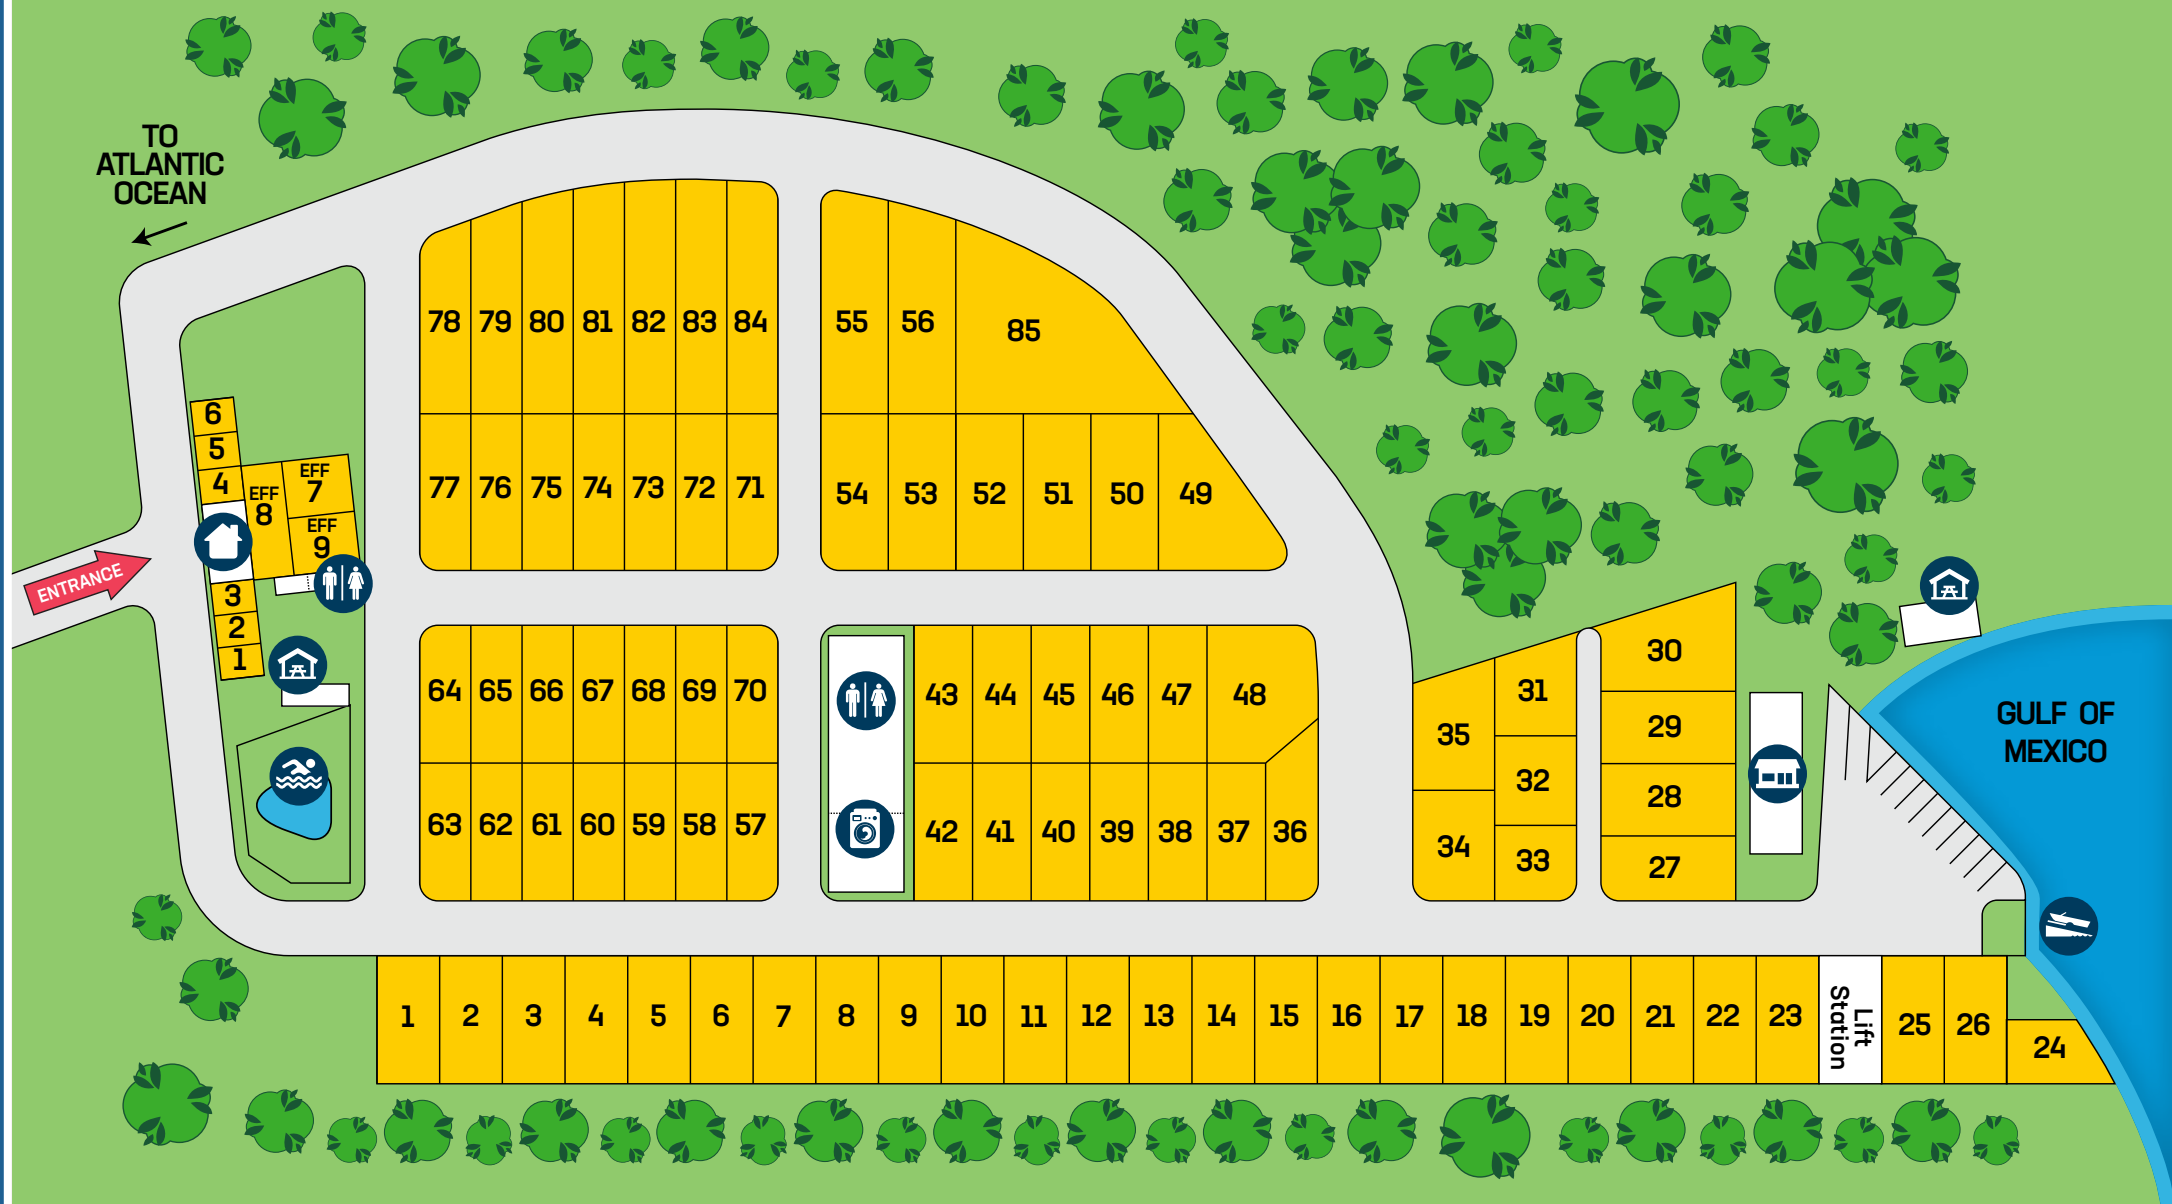

Amenities

-  RV Sites
-  Boat Ramp
-  Clubhouse
-  Laundry
-  Office
-  Restrooms & Showers
-  Swimming Pool
-  Tiki Hut Picnic Pavilion

All Age Resort
Year Round

Office Hours

All Year
Monday - Friday: 9 a.m. - 5:30 p.m.

Check-In | Out Times

RV Sites:
Check-in: 3 p.m. | Check-out: 11 a.m.

Motel:
Check-in: 3 p.m. | Check-out: 11 a.m.

Site #

WiFi Password

59151 Overseas Highway
Marathon, FL 33050
(305) 289-0011
pelicanrv.com

For emergencies dial 911