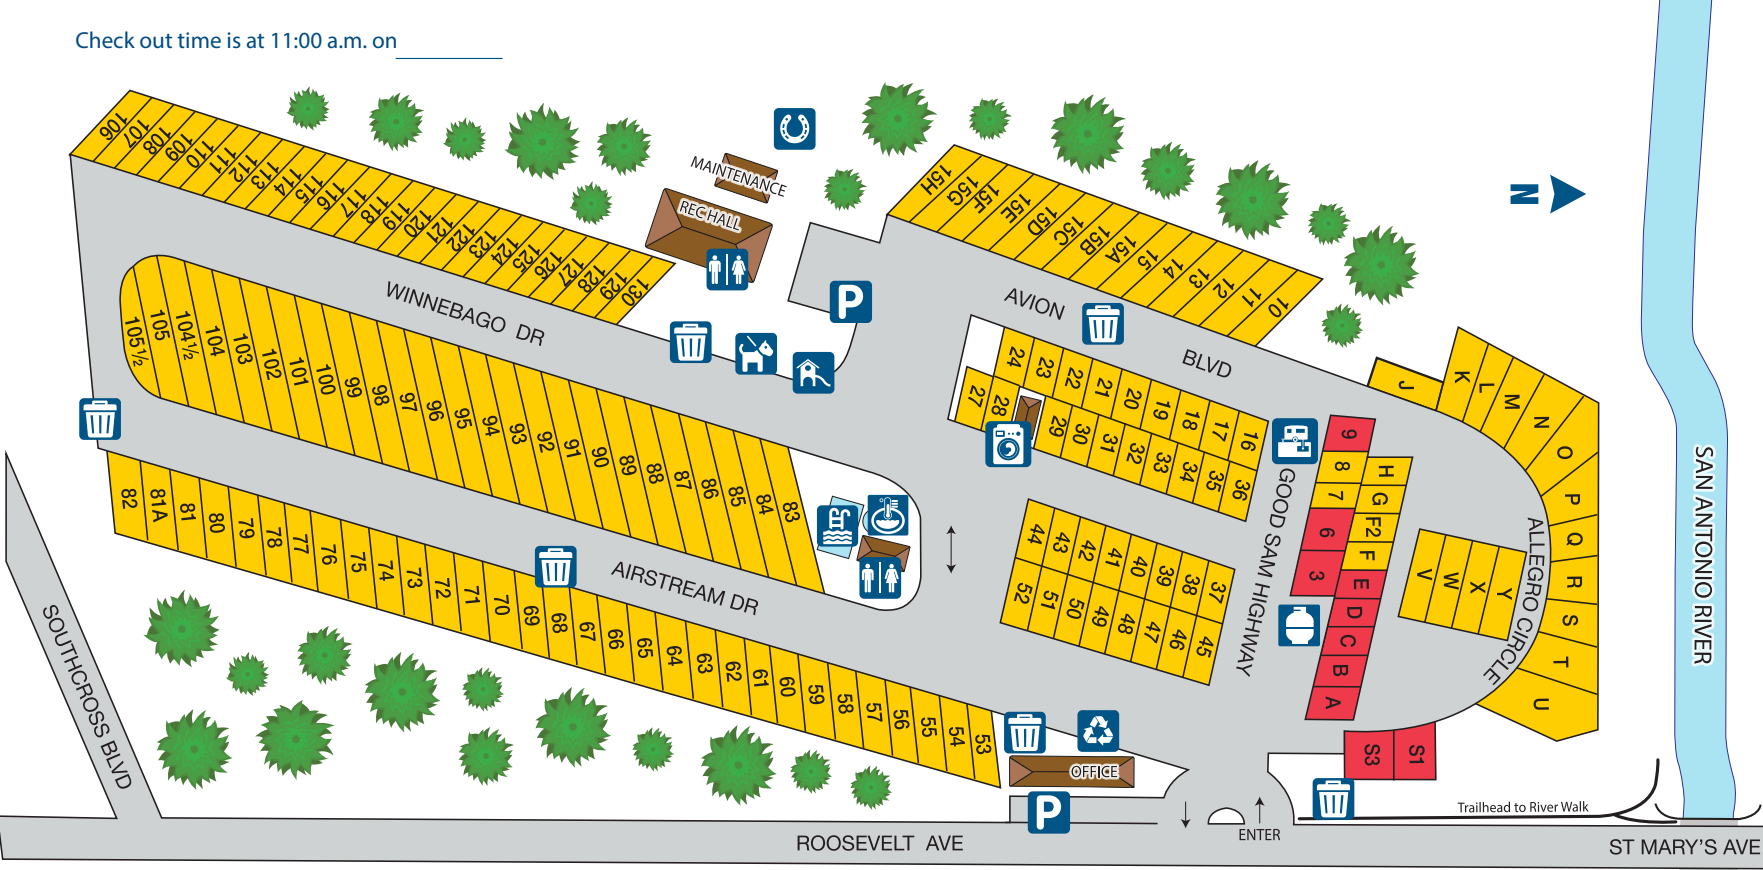

Check out time is at 11:00 a.m. on \_\_\_\_\_

2617 Roosevelt Ave  
San Antonio, TX 78214  
(210) 532-8310

[travelersworldrvresort.com](http://travelersworldrvresort.com)  
[travelersworld@suncommunities.com](mailto:travelersworld@suncommunities.com)

YOUR SITE #

COMBO TO RESTROOMS

	Full Hookup Sites		Heated Spa
	Vacation Rentals		Propane
	Playground		Parking
	Air Conditioned Bathhouses		Dumpster
	Dog Park		Dump Station
	Laundry		Recycle Bin
	Heated Swimming Pool		Horsehoes

TO SAN JOSE MISSION (1 MILE SOUTH)

BUS STOP

TO ALAMITO (3 MILES NORTH)

We have 160# of water pressure in our park. Please use a regulator at our faucet.

Before driving stakes into the ground, check with the park to avoid damaging water lines.

**10**  
MPH

**THE SPEED LIMIT IN THIS COMMUNITY IS 10 MPH.**