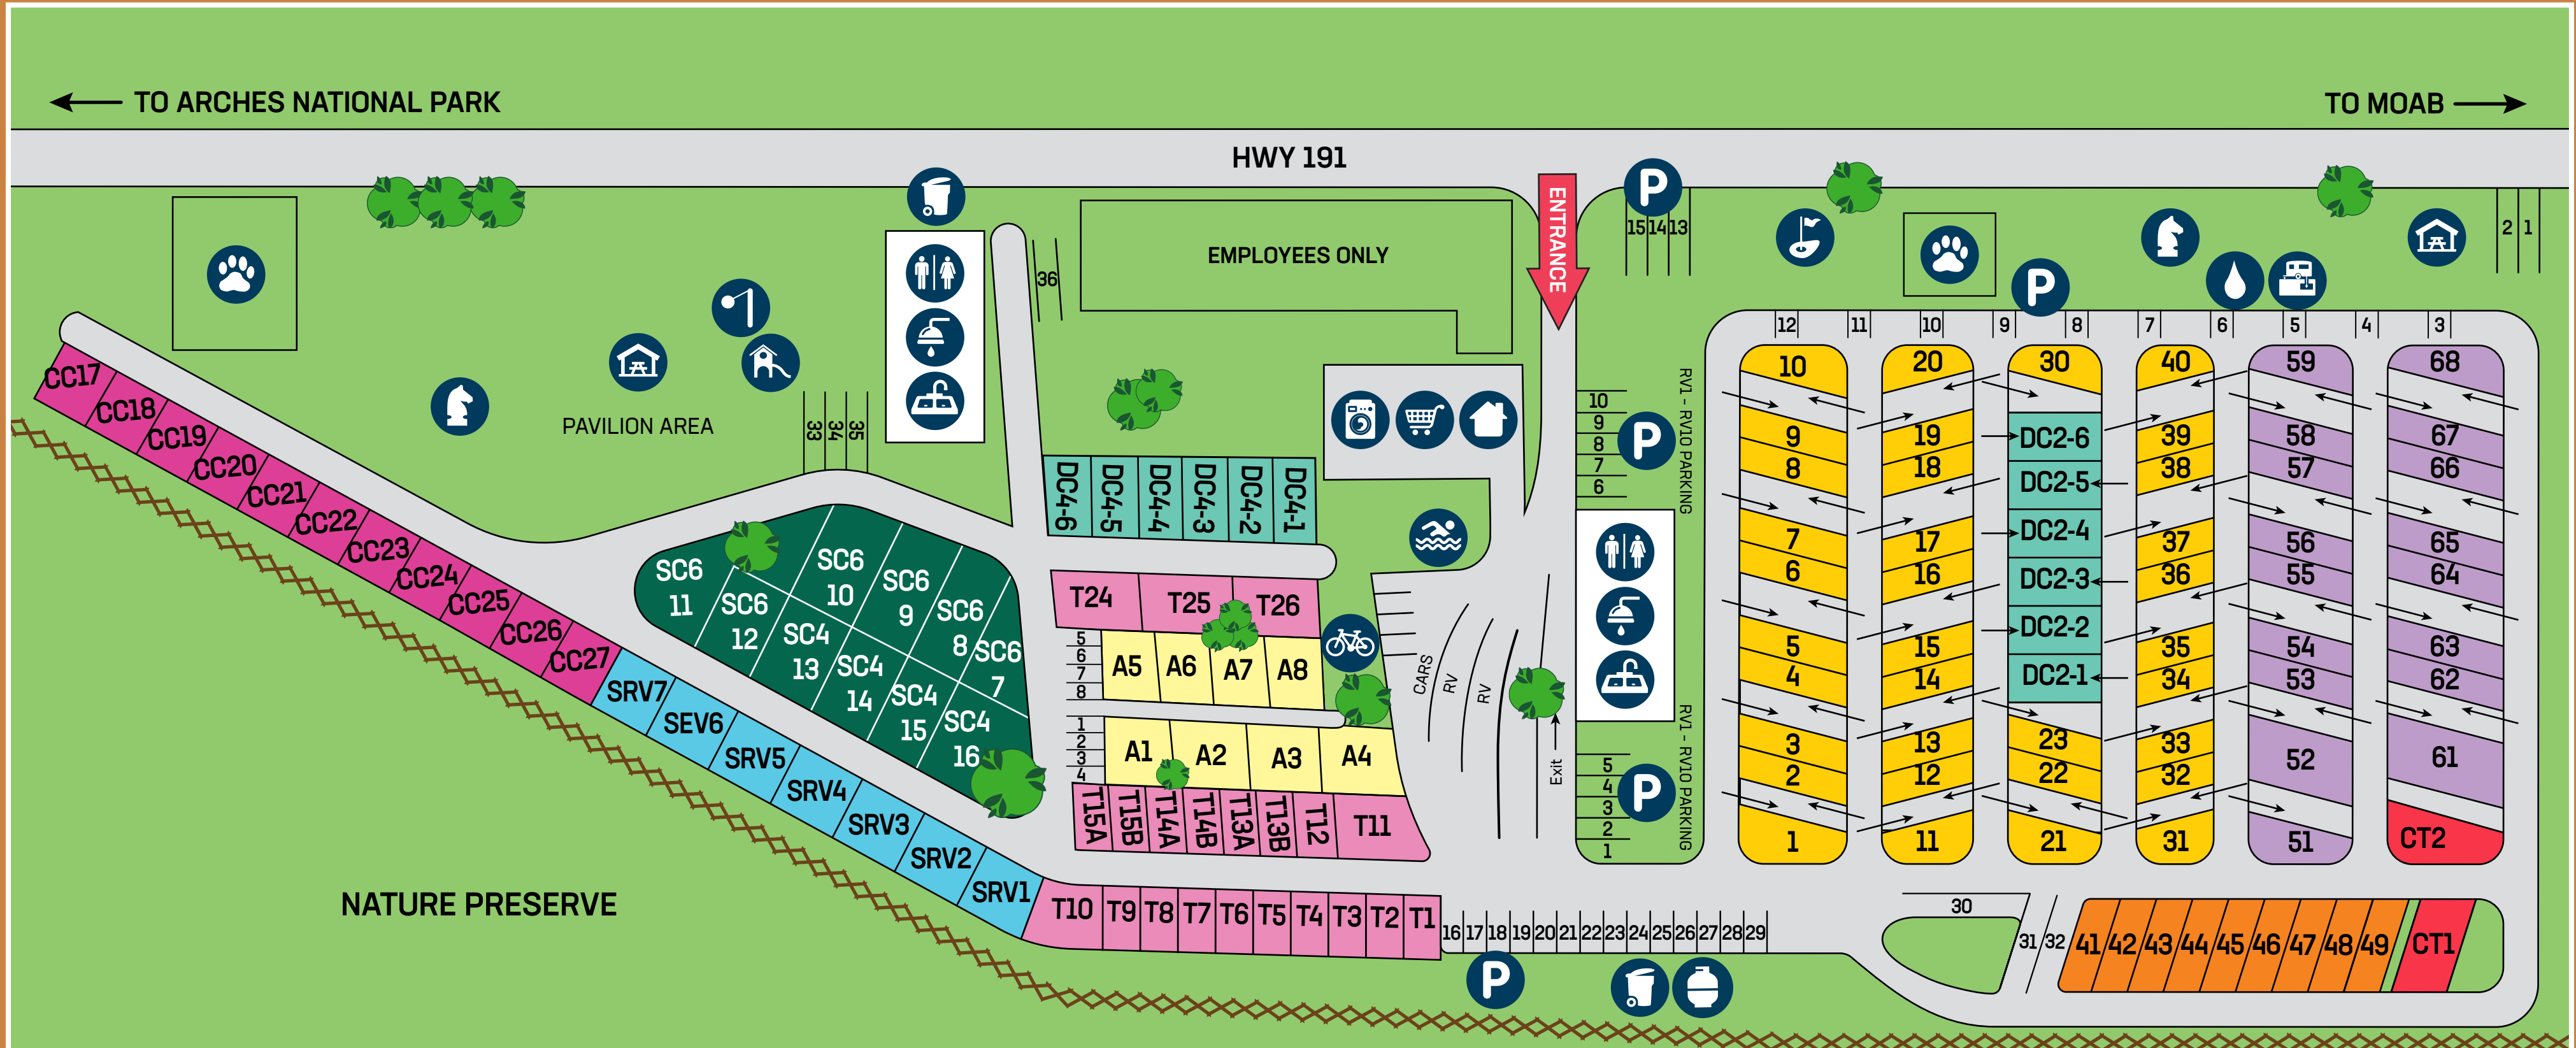

-No wood fires permitted-
For emergencies dial 911

Network: SunWiFi
Password: Sunshine

Laundry Code: 2035

REFER YOUR
FRIENDS & FAMILY
EARN YOUR REWARD

ReferSun.com

*See website for program details.

Amenities

- | | | | | | | |
|-----------------------------------|-------------------|-------------------|---------------------------|------------|---------------|------------|
| Water & Electric RV Site | Cottage | Assigned Parking | Dumpster | Pavilion | Propane | Shower |
| Standard Full Hook Up RV Site | Deluxe Cabin | Bike Wash Station | Laundry | Pet Area | Putting Green | Tetherball |
| Deluxe Site Full Hook Up RV Site | Standard Cabin | Camper Sinks | Lifesize Chess & Checkers | Playground | Restroom | Water |
| Premium Site Full Hook Up RV Site | Camping Cabin | Dumping Station | Office | Pool & Spa | Shop | |
| | Tent Site | | | | | |
| | Airstream Village | | | | | |