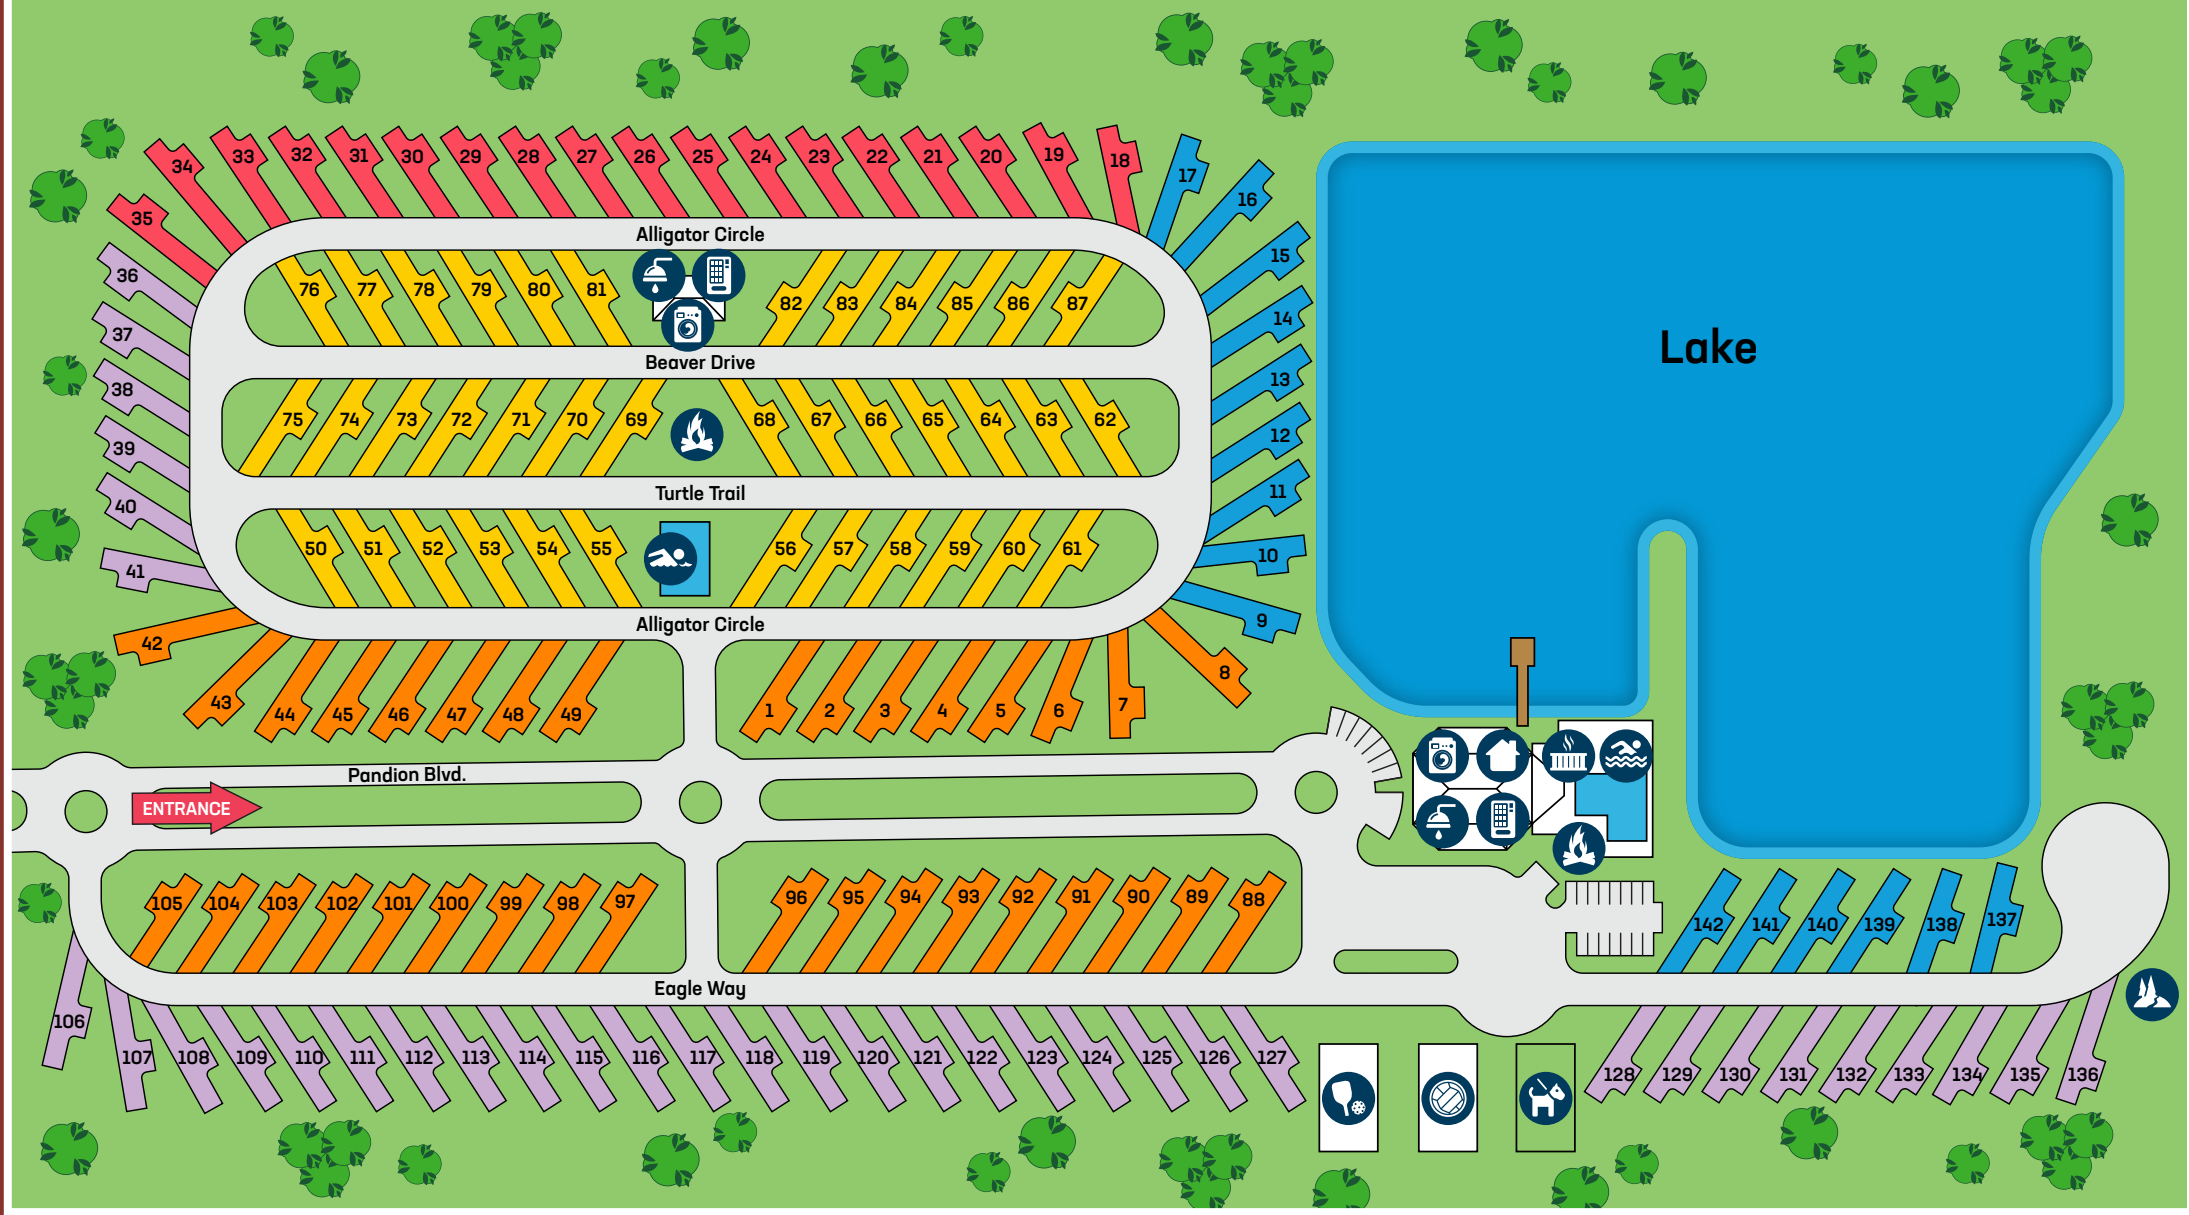

- 🌳 Nature Trail
- 🐕 Fenced Pet Area
- 🎾 Pickle Ball Court
- 🏊 Pool

- 🏐 Sand Volleyball Court
- 📺 Vending Machine

**All Age Resort
Year Round**

Office Hours

January 1 - August 15
 Monday - Saturday: 8 a.m. - 7 p.m.
 Sunday: 8 a.m. - 5 p.m.

August 16 - December 31
 Monday - Thursday: 8 a.m. - 5 p.m.
 Friday: 8 a.m. - 7 p.m.
 Saturday: 8 a.m. - 5 p.m.
 Sunday: 8 a.m. - 5 p.m.

Check-In | Out Times

Check-in: 1 p.m. | Check-out: Noon

Site #

WiFi Password

22800 Canal Road
 Orange Beach, AL 36561
 (888) 978-2080
 pandionridge.com

For emergencies dial 911

**REFER YOUR FRIENDS & FAMILY
EARN YOUR REWARD**

ReferSun.com

**See website for program details.*