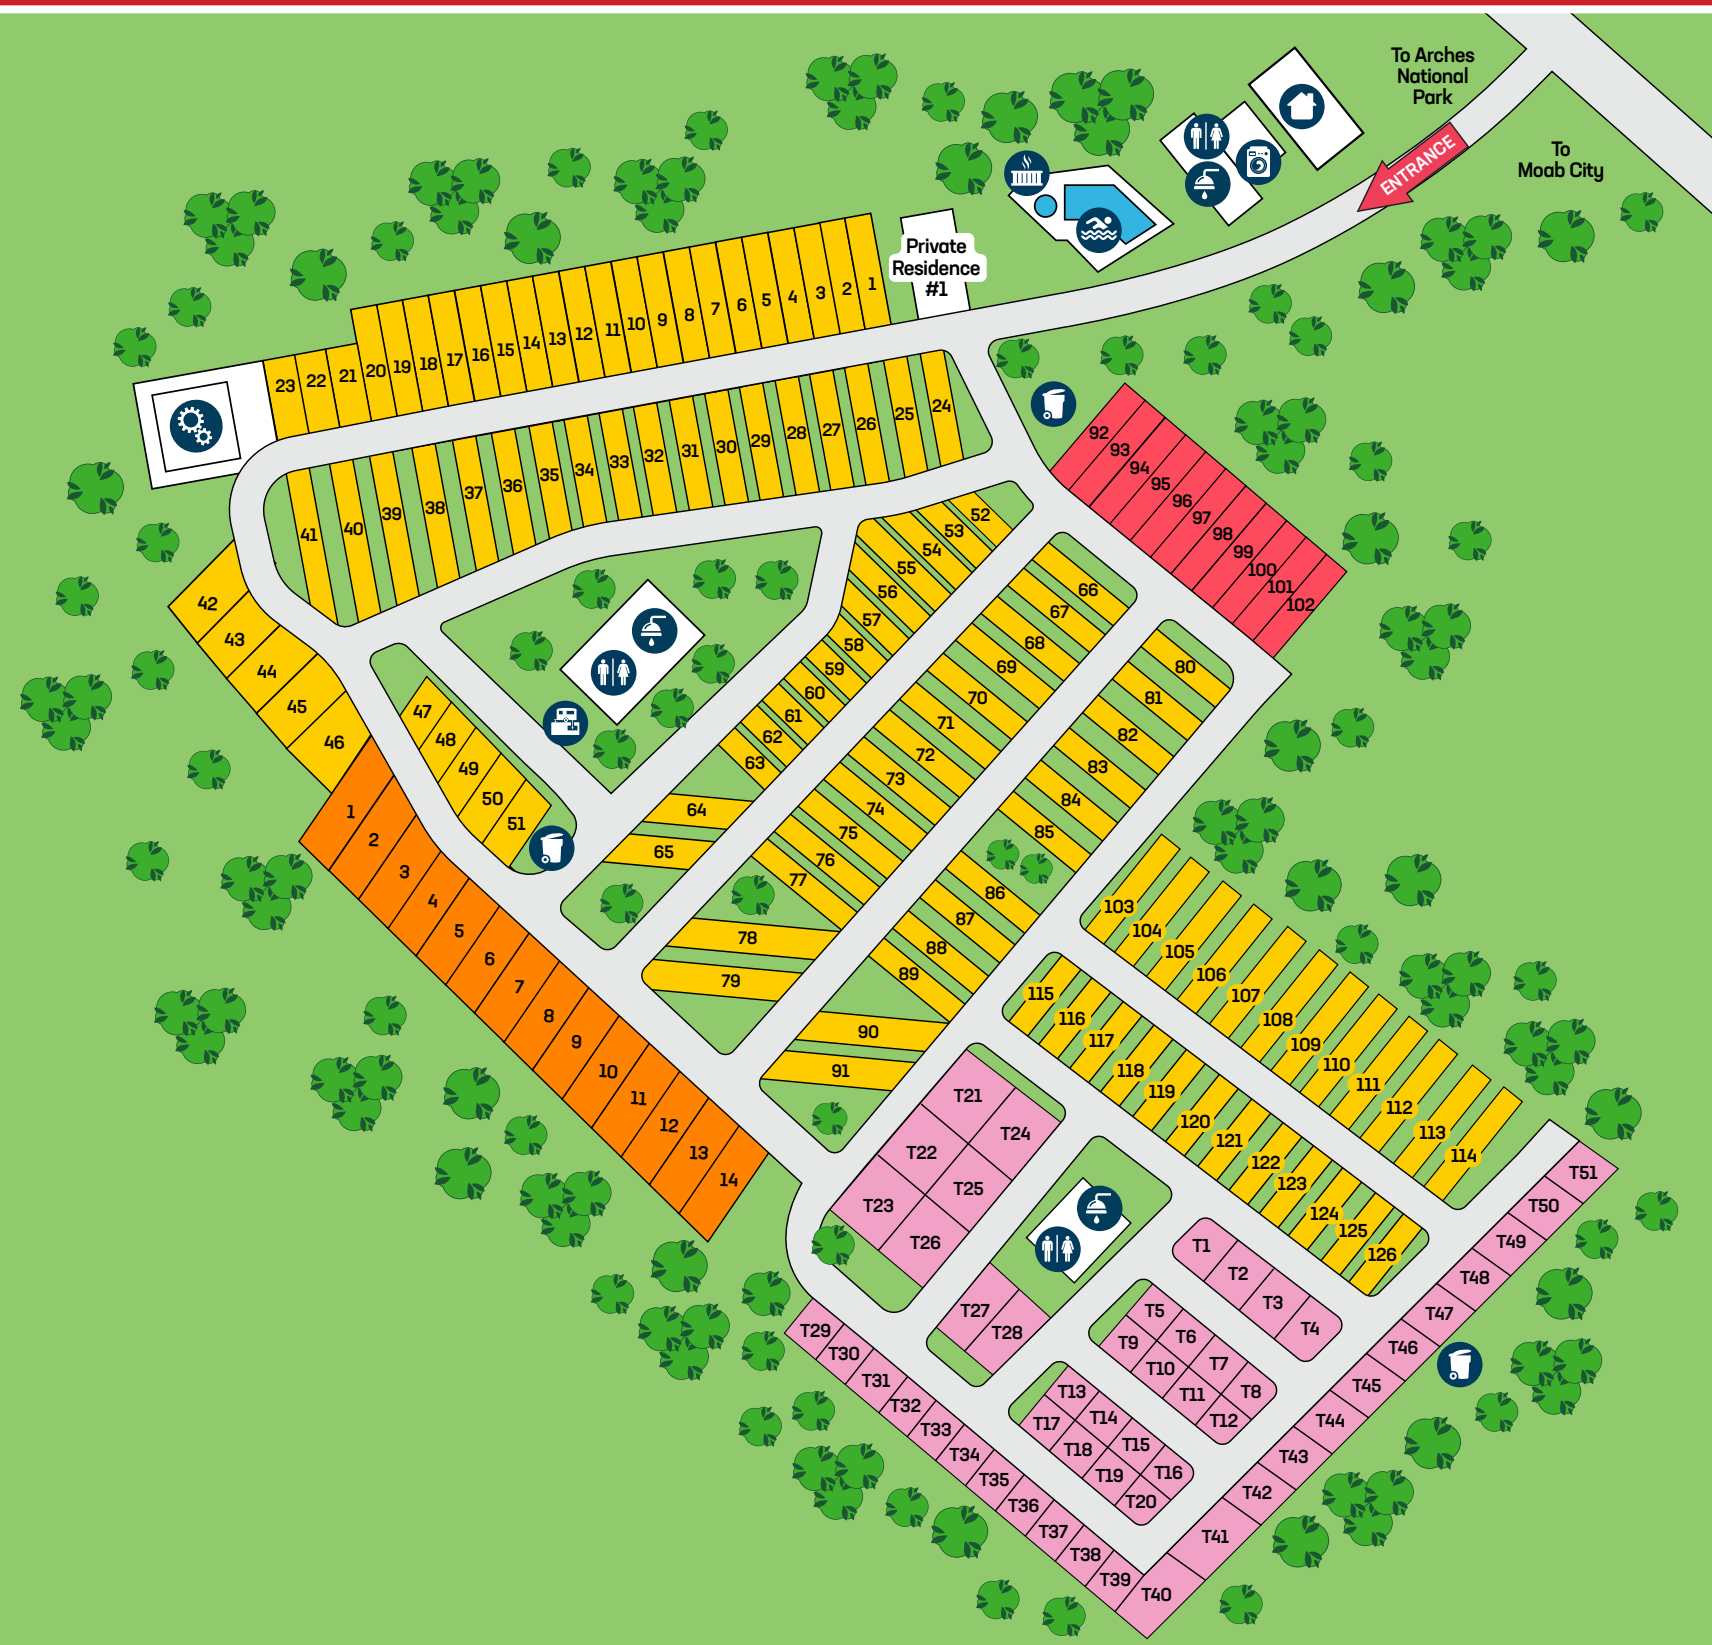

Amenities

- Full Hookup [With Cable]
- 20 amp Power & Water
- Vacation Rental
- Tent Site
- Dumpster
- Dump Station
- Hot Tub
- Laundry
- Maintenance
- Office
- Pavilion
- Restrooms
- Shower
- Swimming Pool

**SLICKROCK
CAMPGROUND**

All Age Resort
Year Round

Office Hours

Year Round

Monday - Sunday: 8 a.m. - 6 p.m.

Check-In | Out Times

RV/Tent Sites:

Check-in: 1 p.m. | Check-out: Noon

Cabins:

Check-in: 3 p.m. | Check-out: Noon

Site #

WiFi Password

1415 N Main Street
Moab, UT 84532
(888) 991-5329
slickrockcampground.com

For emergencies dial 911

SunRVResorts.com

REFER YOUR FRIENDS & FAMILY
EARN YOUR REWARD