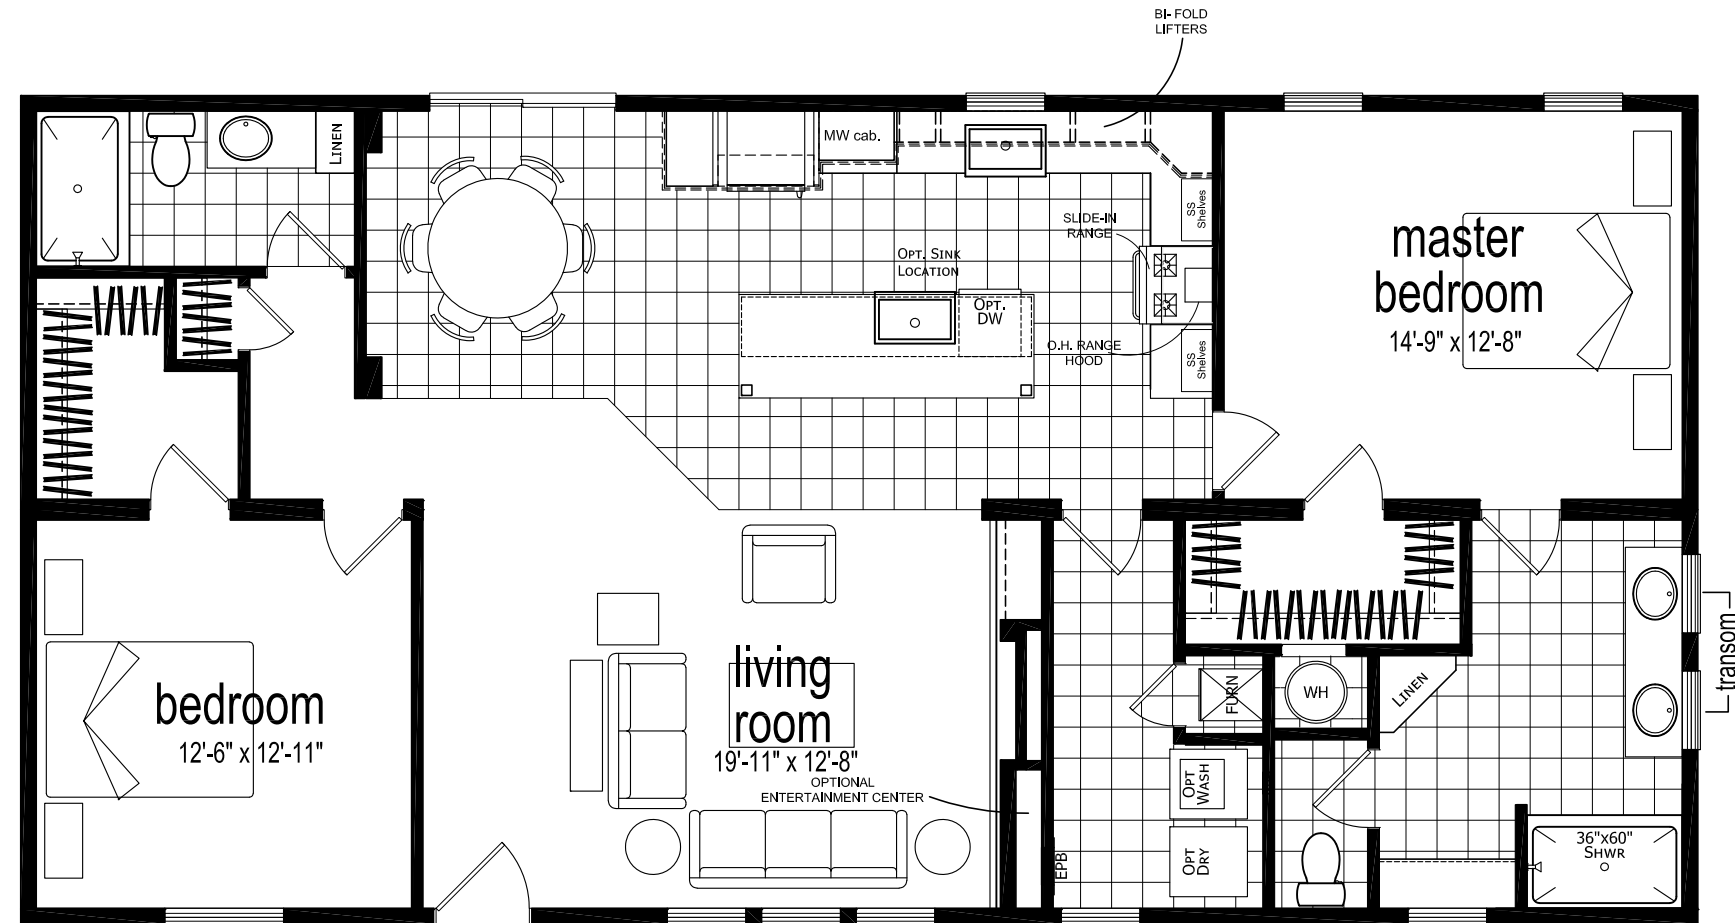

The Boreal Toad

2864 SHOW VERSION

05-SCH542

FLOOR PLAN - 3/12 - 8'-0" FLAT

*- DENOTES 36" DOOR